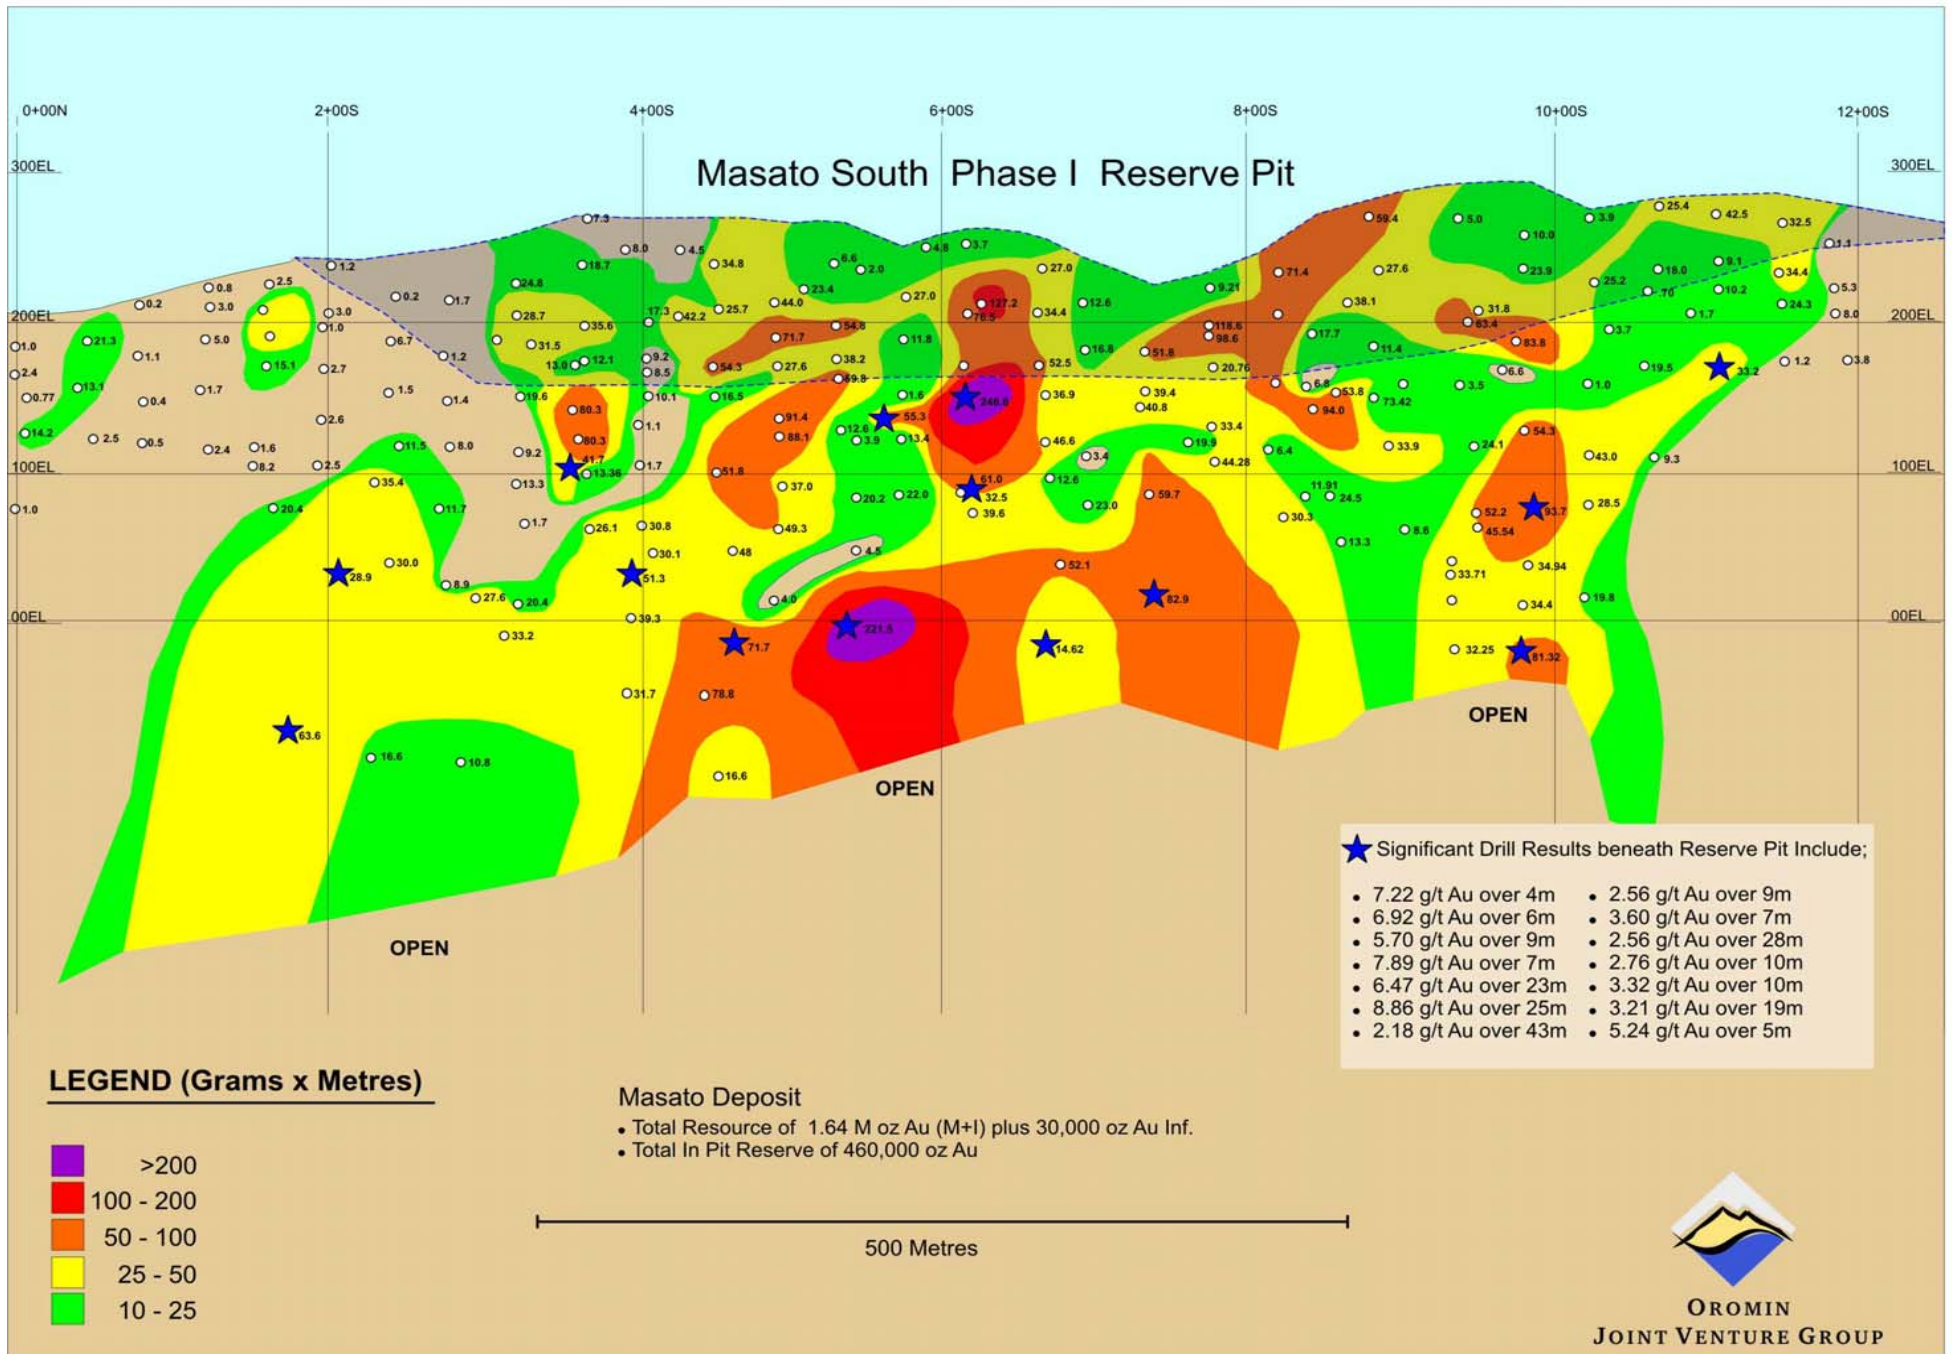

MASATO DEPOSIT - ZONE 5100* - GRAM METRES LONG SECTION FACING EAST

* The 5100 zone is the main mineralized zone of six parallel zones at Masato, all of which may have underground potential