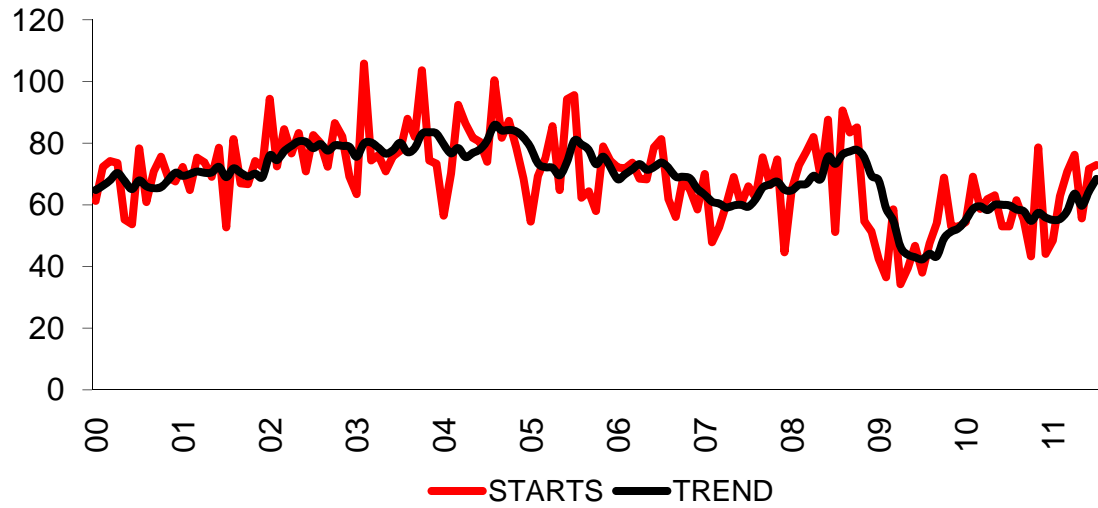

Ontario Urban SAAR Starts, 000s

***Starts figures in this release, other than actual starts, are seasonally adjusted annual rates (SAAR)—that is, monthly figures adjusted to remove normal seasonal variation and multiplied by 12 to reflect annual levels*