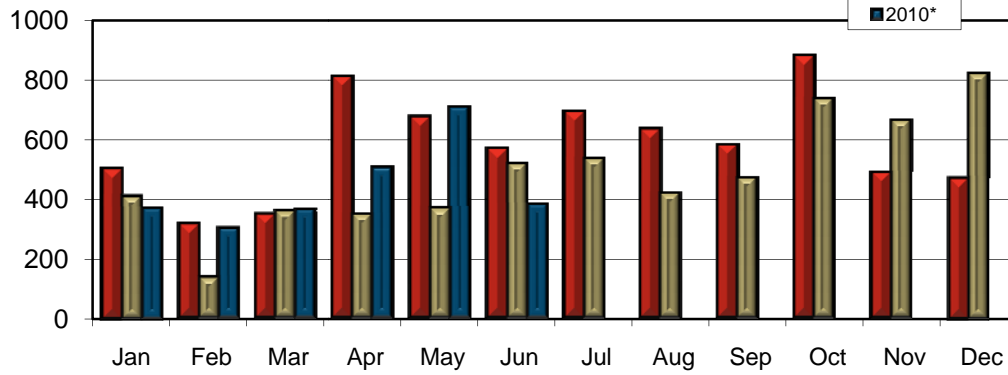

### Ottawa Housing Starts 2008 - 2010

\* To June  
Source: CMHC