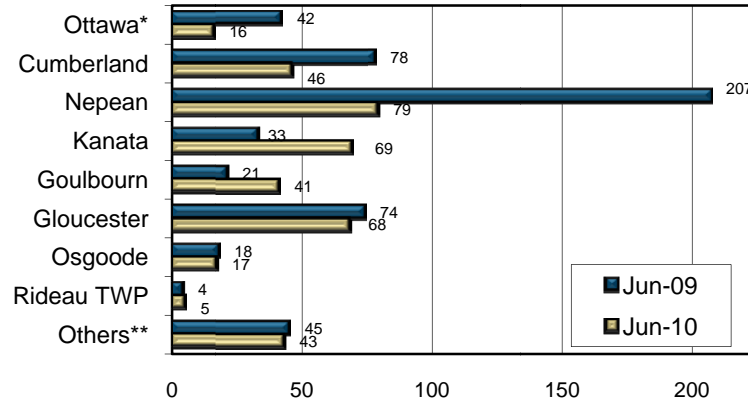

Housing Starts by Area June 2009 and June 2010

* Includes: Old City of Ottawa, Rockcliffe Park and Vanier

**Includes: West Carleton, Clarence-Rockland and Russell Source: CMHC