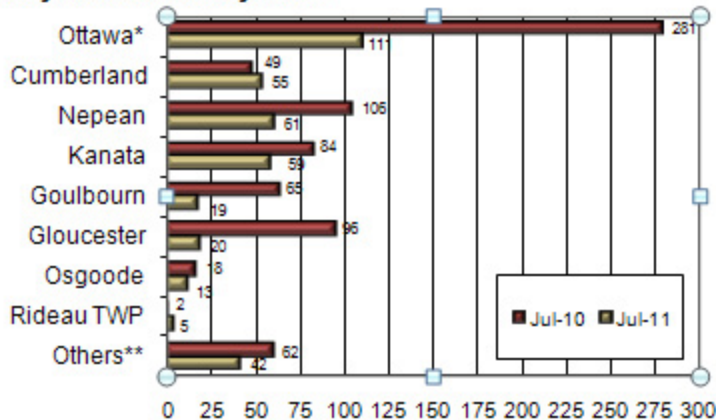

## Housing Starts by Area July 2010 and July 2011

\* Includes: Old City of Ottawa, Rockcliffe Park and Vanier

\*\*Includes: West Carleton, Clarence-Rockland and Russell

Source: