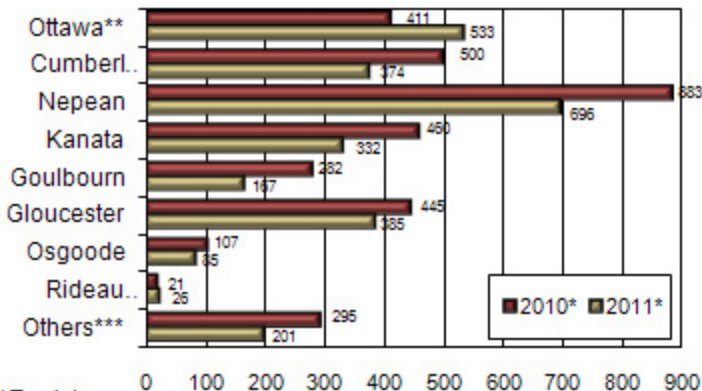

Housing Starts by Area

2010 and 2011 YTD

*To July

** Includes: Old City of Ottawa, Rockcliffe Park and Vanier

*** Includes: West Carleton, Clarence-Rockland and Russell

Source: