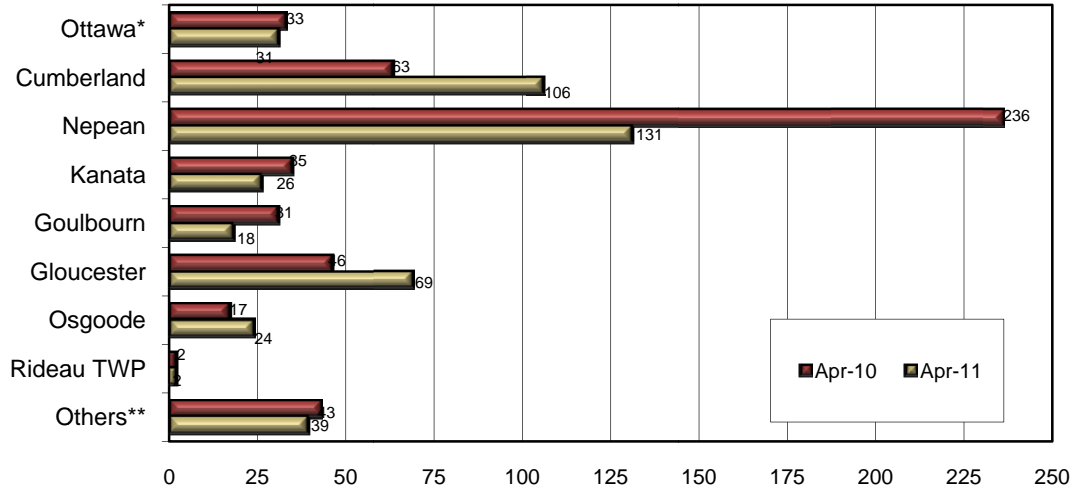

Housing Starts by Area

April 2010 and April 2011

* Includes: Old City of Ottawa, Rockcliffe Park and Vanier

**Includes: West Carleton, Clarence-Rockland and Russell

Source: CMHC