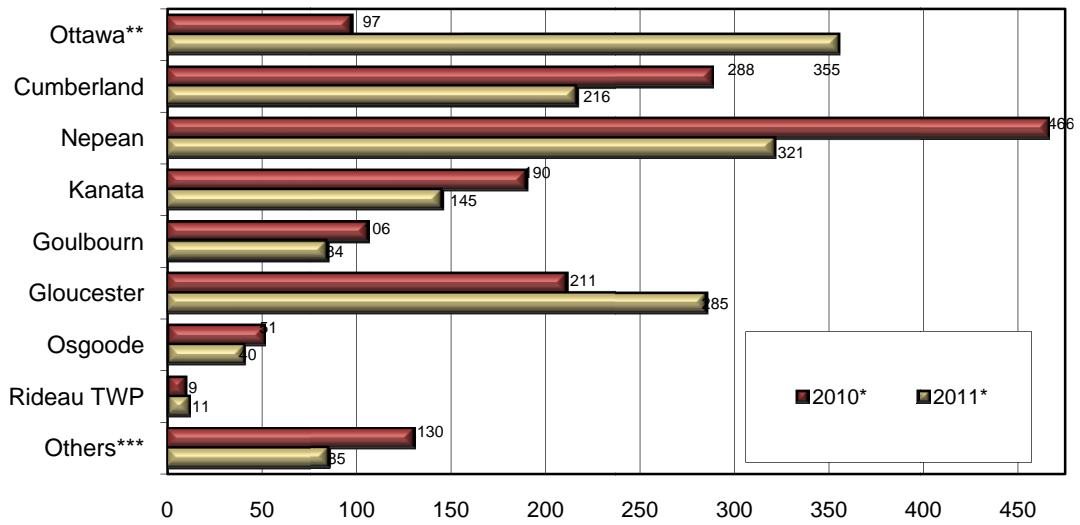

**Housing Starts by Area
2010 and 2011 YTD**

* To April

** Includes: Old City of Ottawa, Rockcliffe Park and Vanier

***Includes: West Carleton, Clarence-Rockland and Russell

Source: CMHC