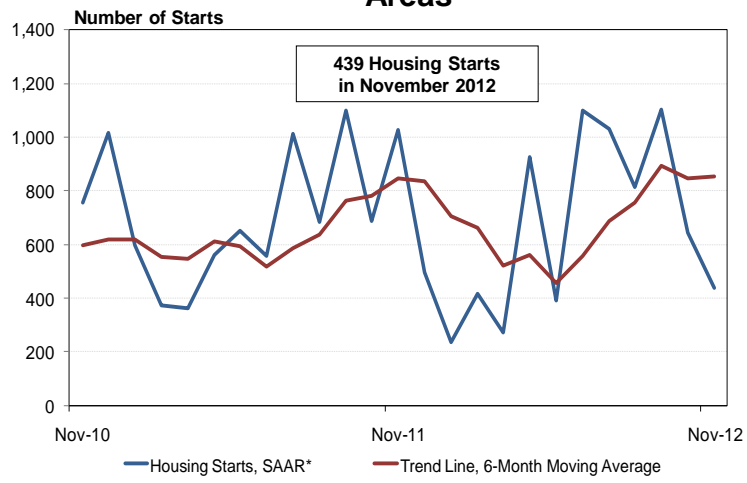

Prince Edward Island Housing Starts – Urban Areas

*SAAR: Seasonally Adjusted Annual Rate