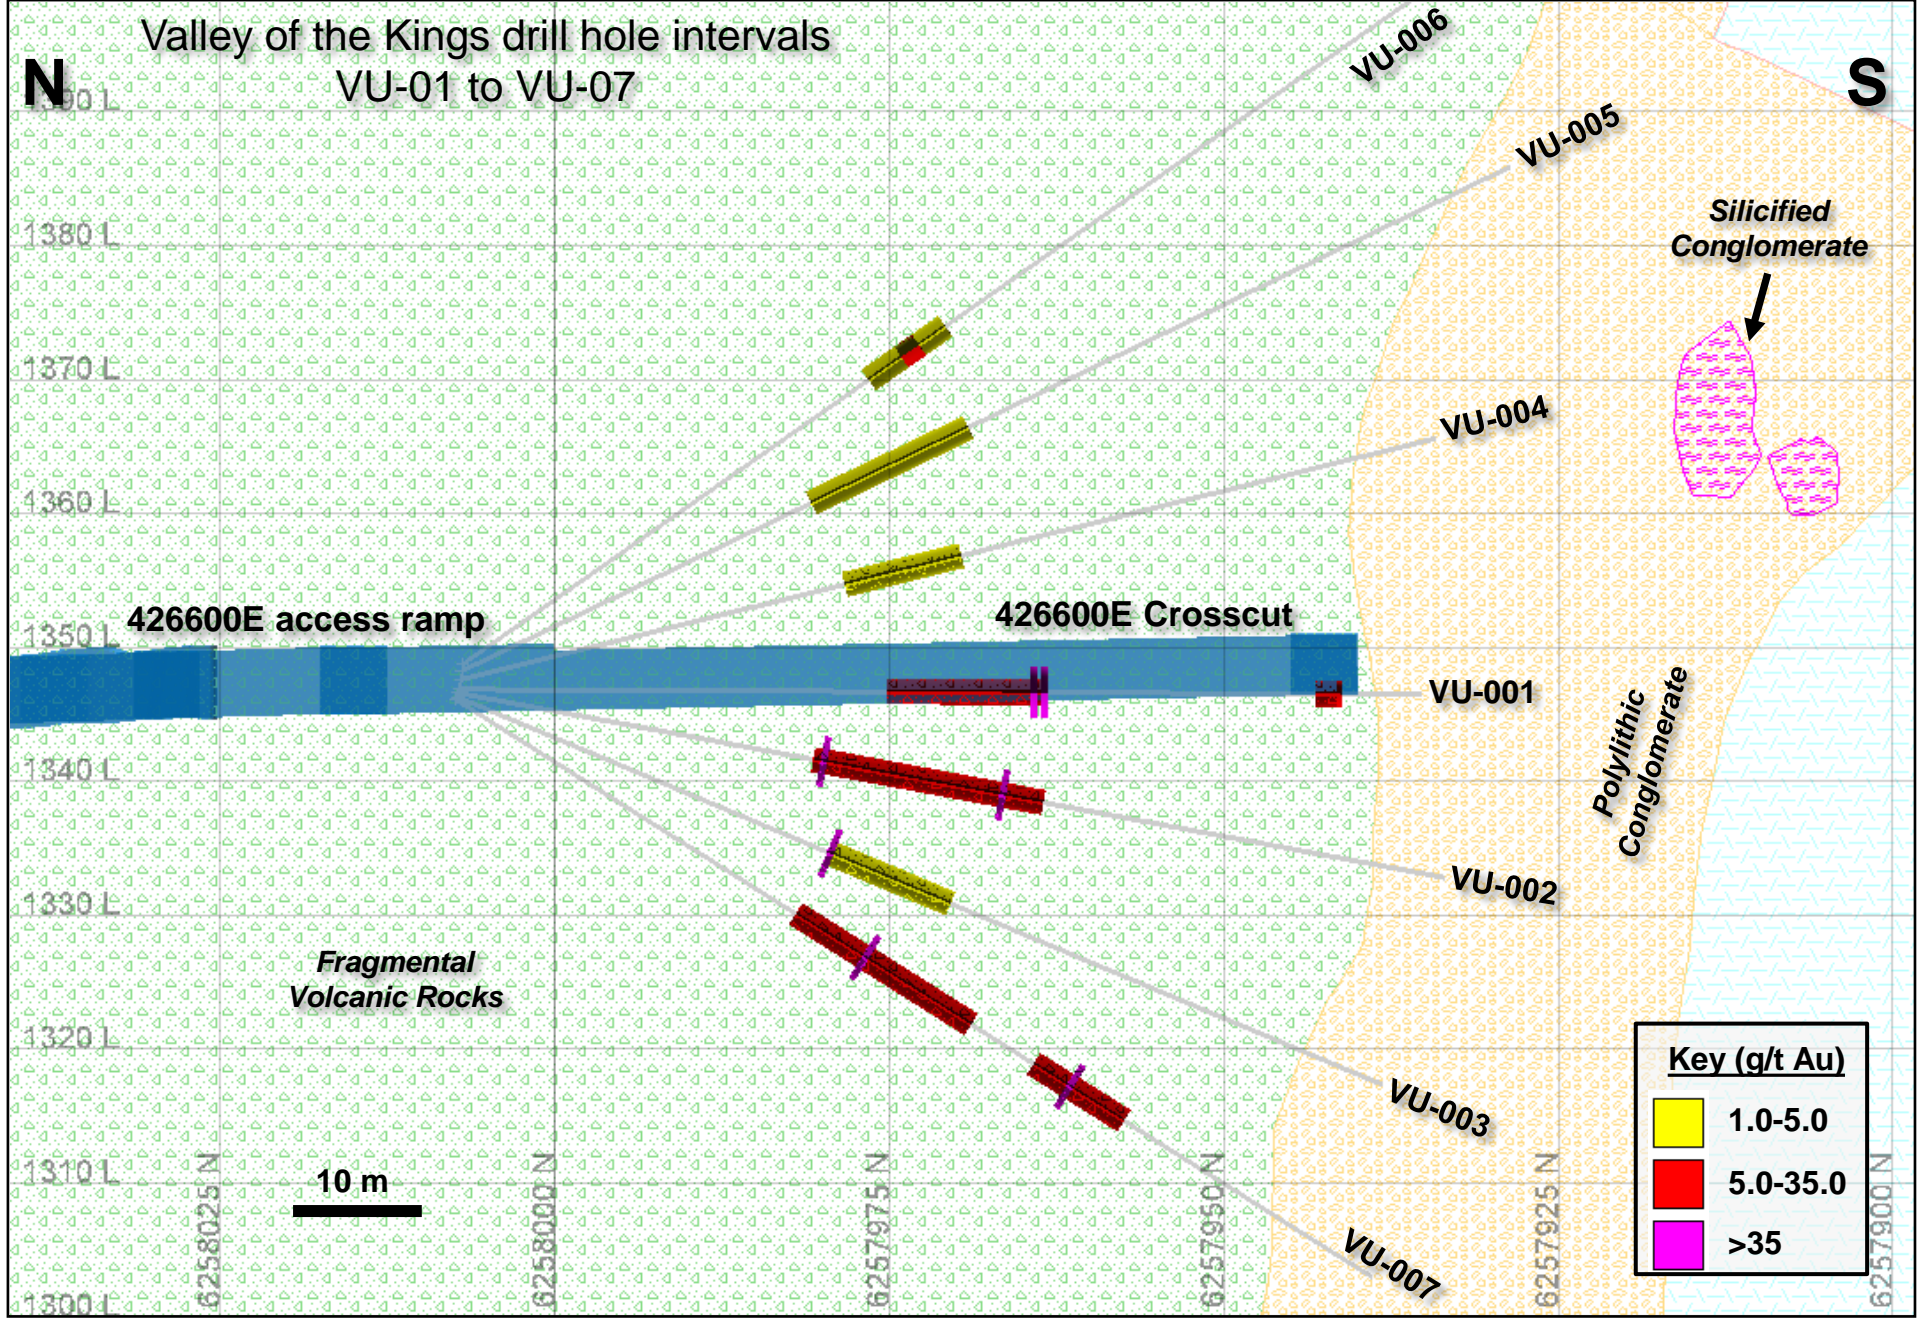

# 426600E CROSSCUT - DRILL FAN

## 1345m Level Plan View

- Black = drilling to S
- Red = drilling to N
- Green = completed drilling (at June 6)
- Gold = bulk sample cross-cuts and drift