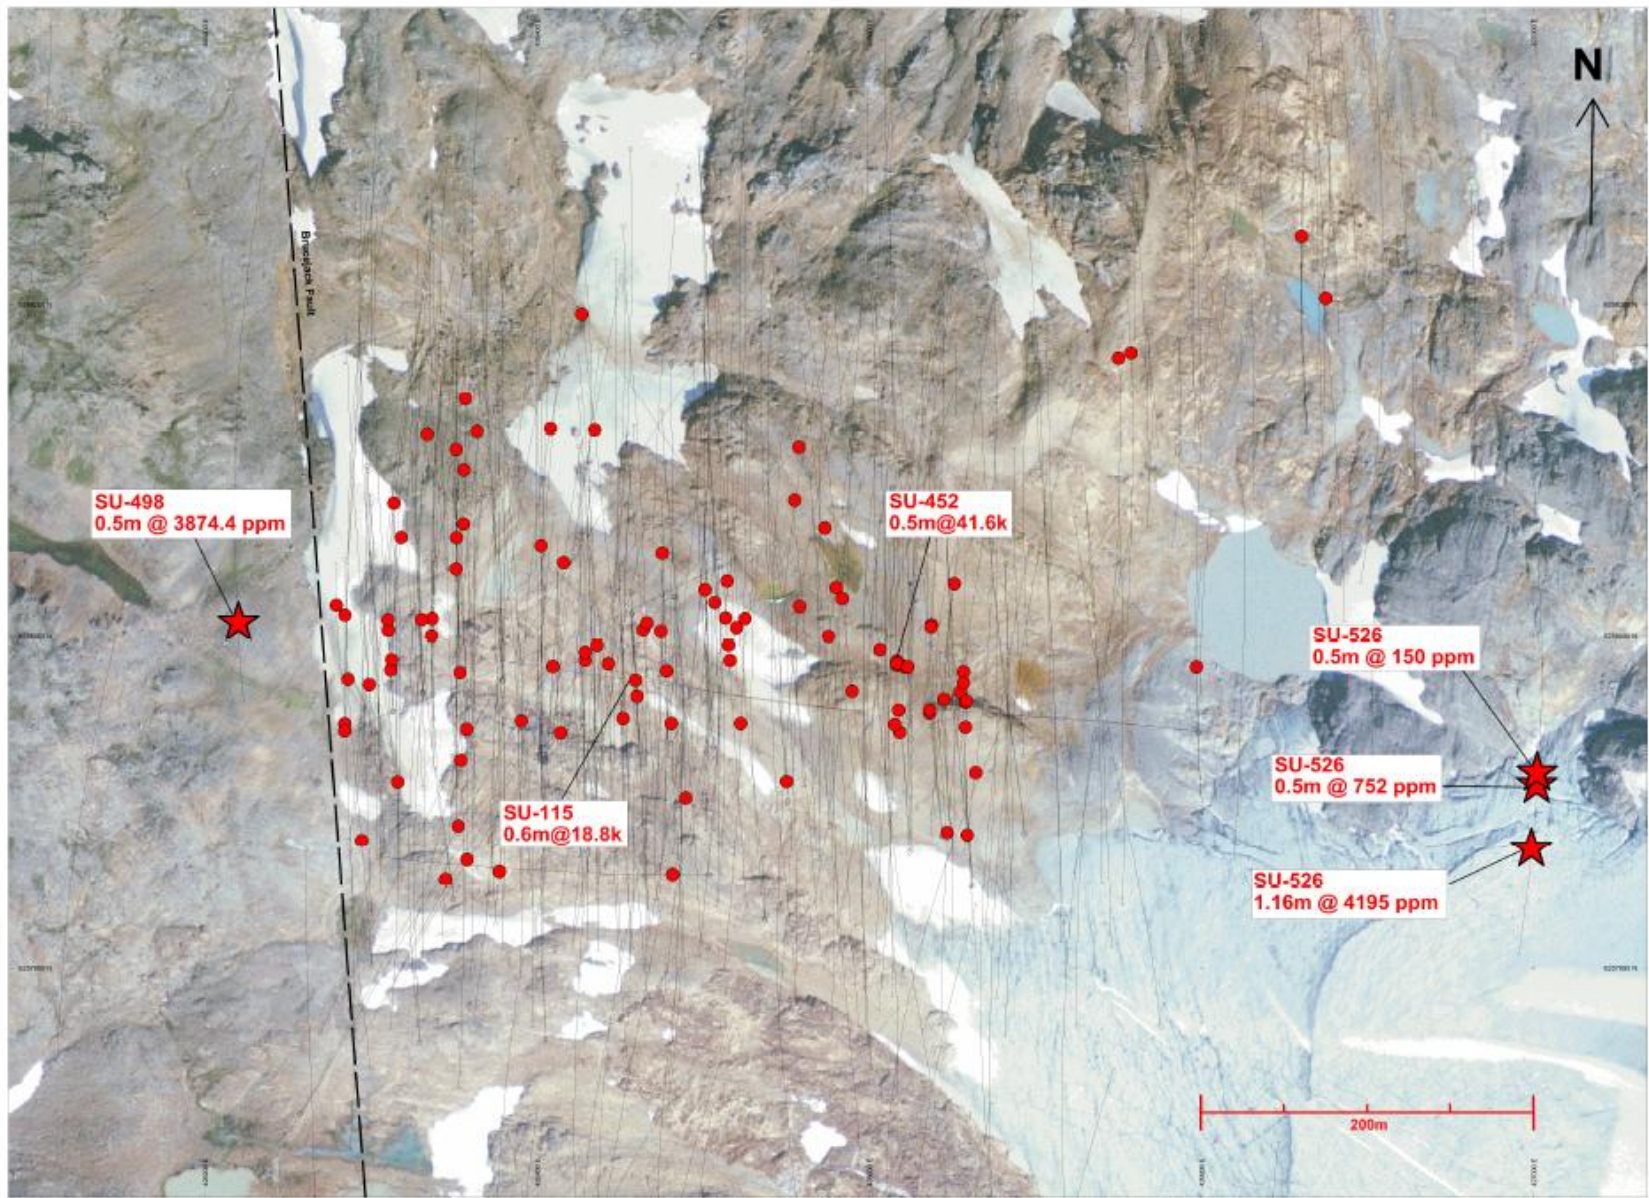

VOK Zone
Plan Map
Drill Hole Traces

-  Denotes select intervals
-  +300 ppm Au

Assays for remainder of SU-526 are still pending