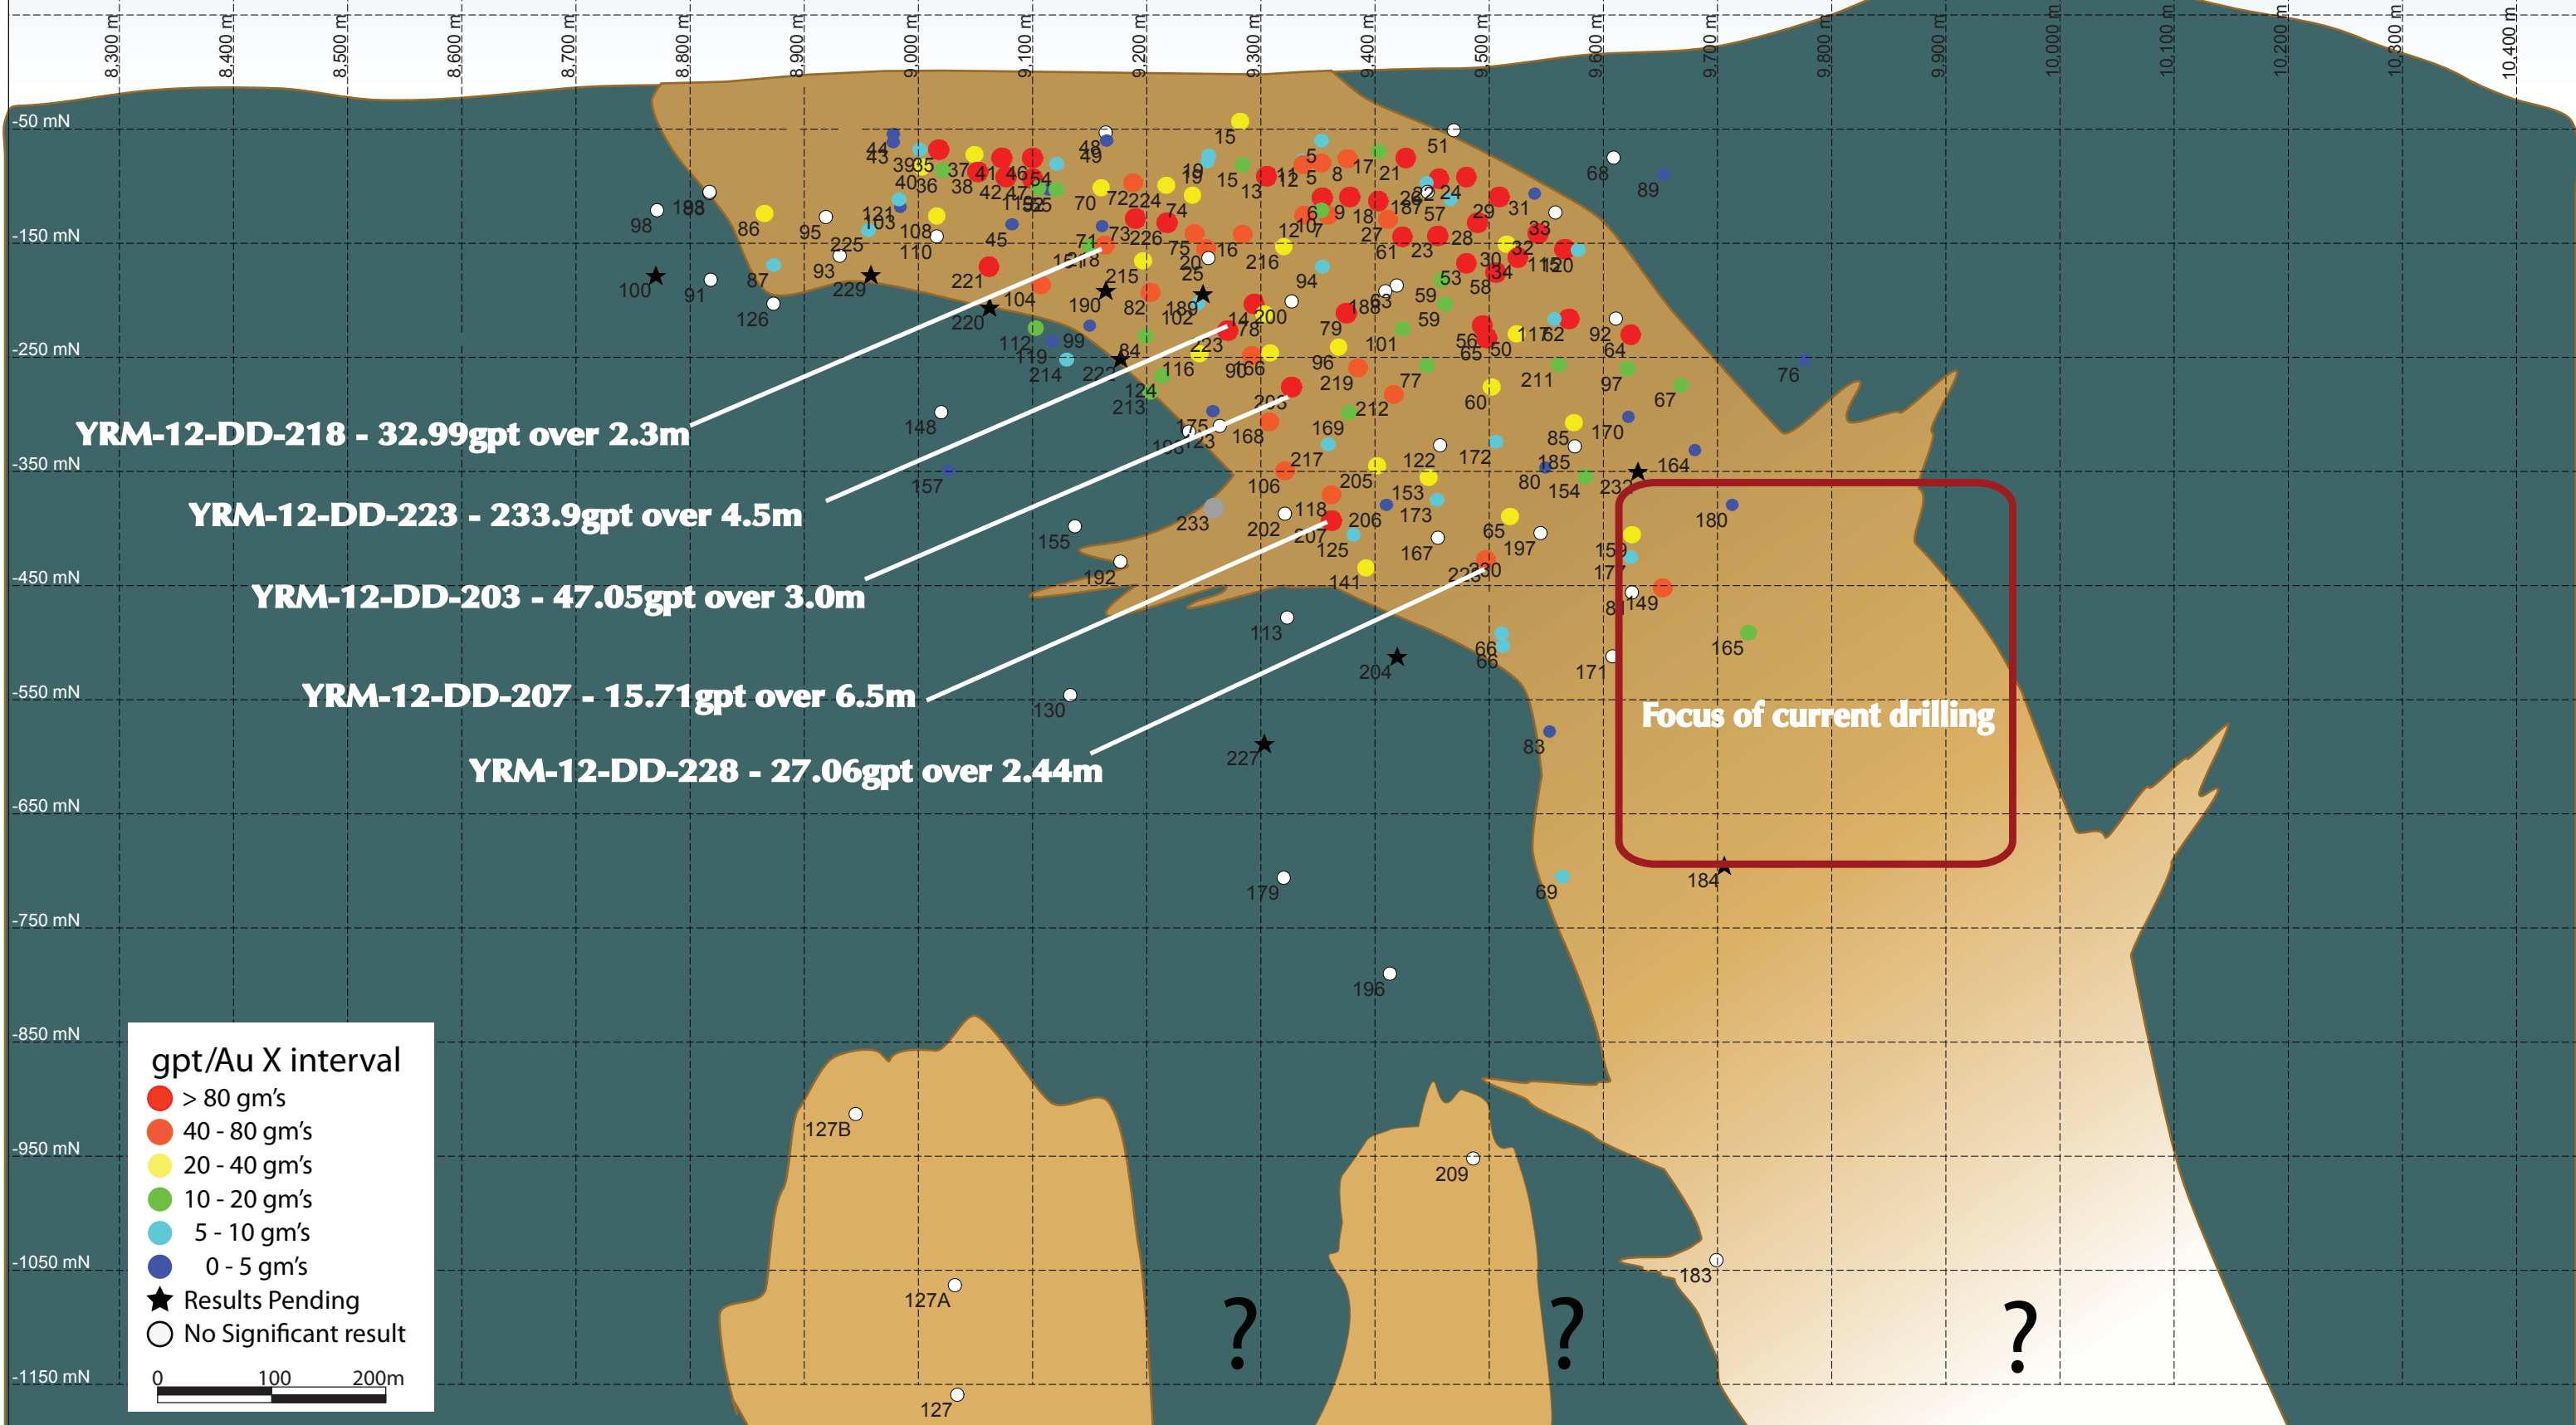

Zone 55 Long Section - Looking North

West

East

YRM-12-DD-218 - 32.99gpt over 2.3m

YRM-12-DD-223 - 233.9gpt over 4.5m

YRM-12-DD-203 - 47.05gpt over 3.0m

YRM-12-DD-207 - 15.71gpt over 6.5m

YRM-12-DD-228 - 27.06gpt over 2.44m

Focus of current drilling

gpt/Au X interval

- > 80 gm's
- 40 - 80 gm's
- 20 - 40 gm's
- 10 - 20 gm's
- 5 - 10 gm's
- 0 - 5 gm's
- ★ Results Pending
- No Significant result

0 100 200m

?

?

?