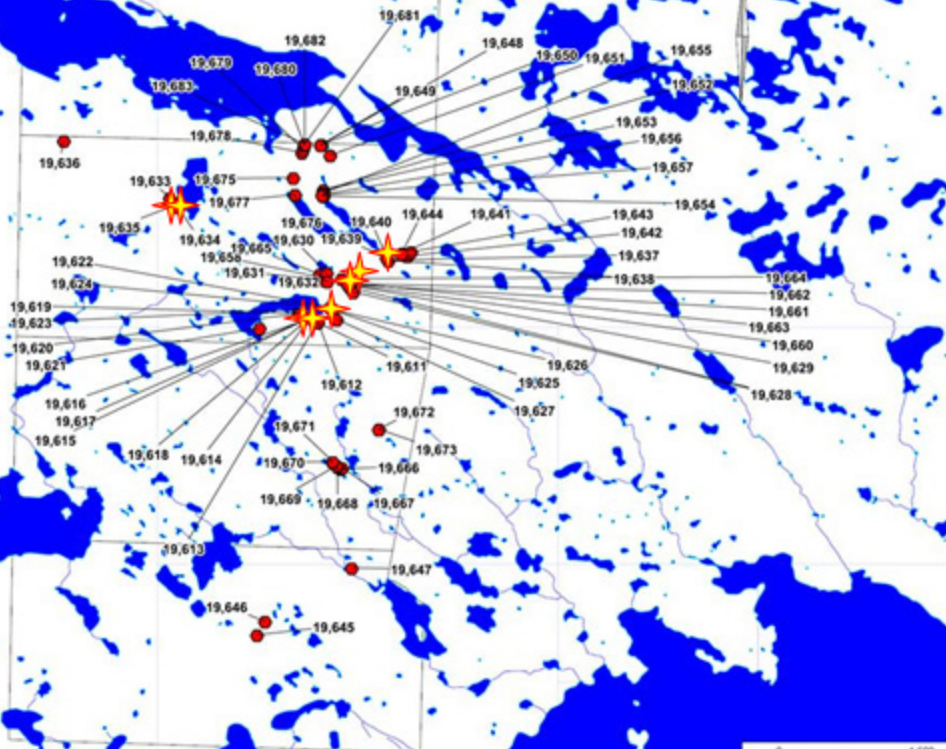

RB Claims Area and Sample Sites

Denotes Samples of +20g/t Au