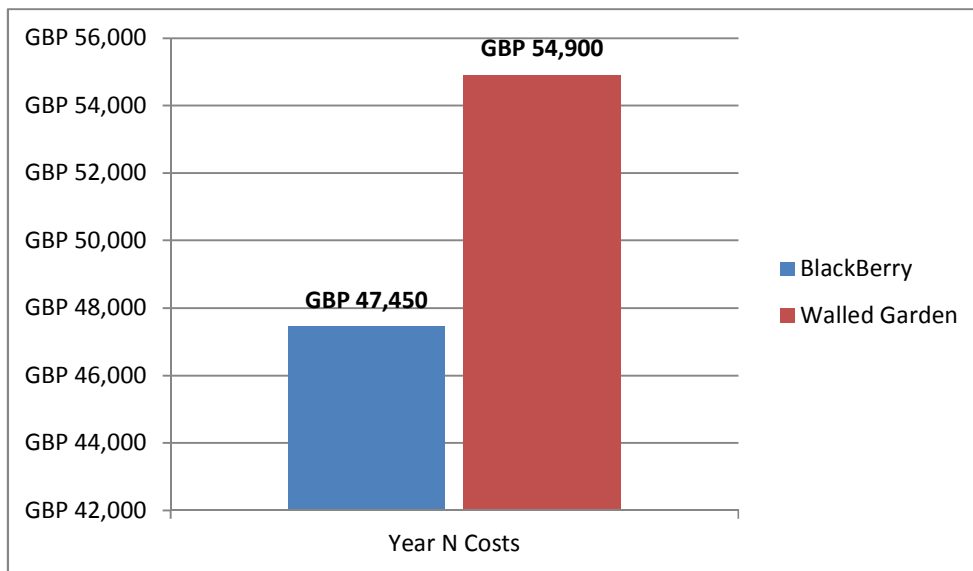

Overall TCO for Year 1 & Year N: BlackBerry & Walled Garden Architecture (100 Users)

Source: Strategy Analytics