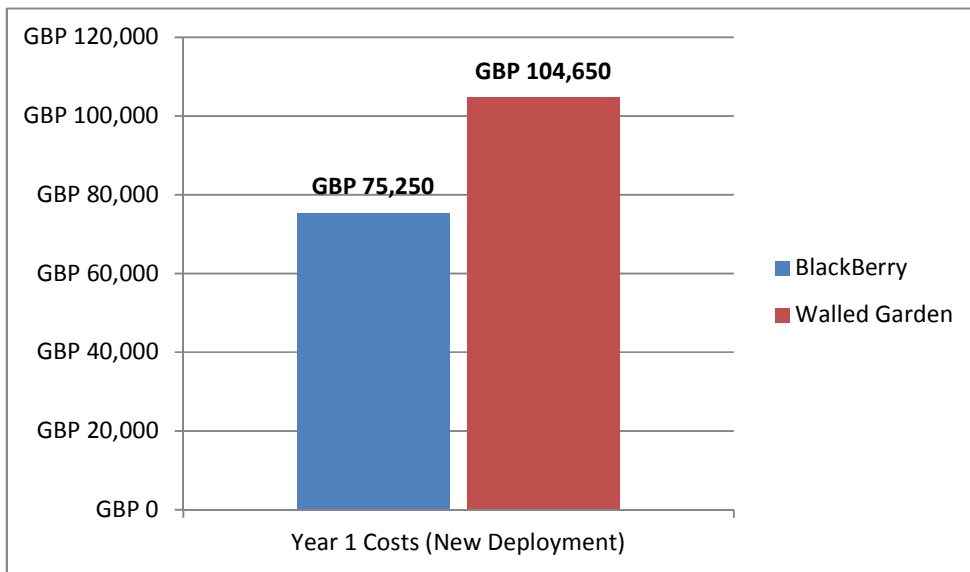

Overall TCO for Year 1 & Year N: BlackBerry & Walled Garden Architecture (100 Users)

Source: Strategy Analytics