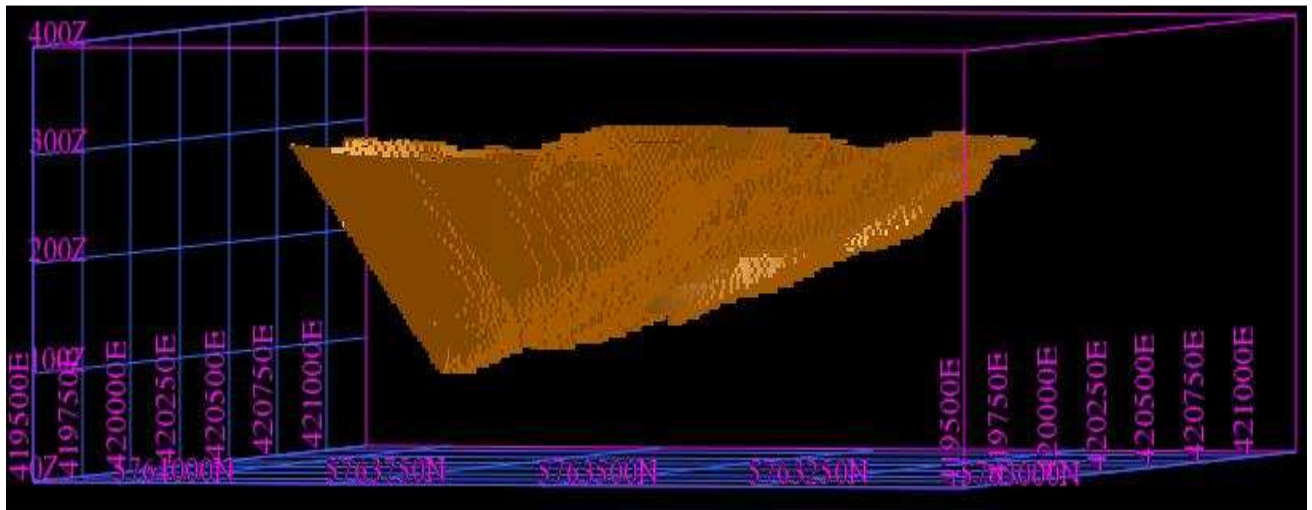

# OPEN-PIT OUTLINE FOR THE ROSE TANTALUM-LITHIUM PROJECT

Looking South

Looking North