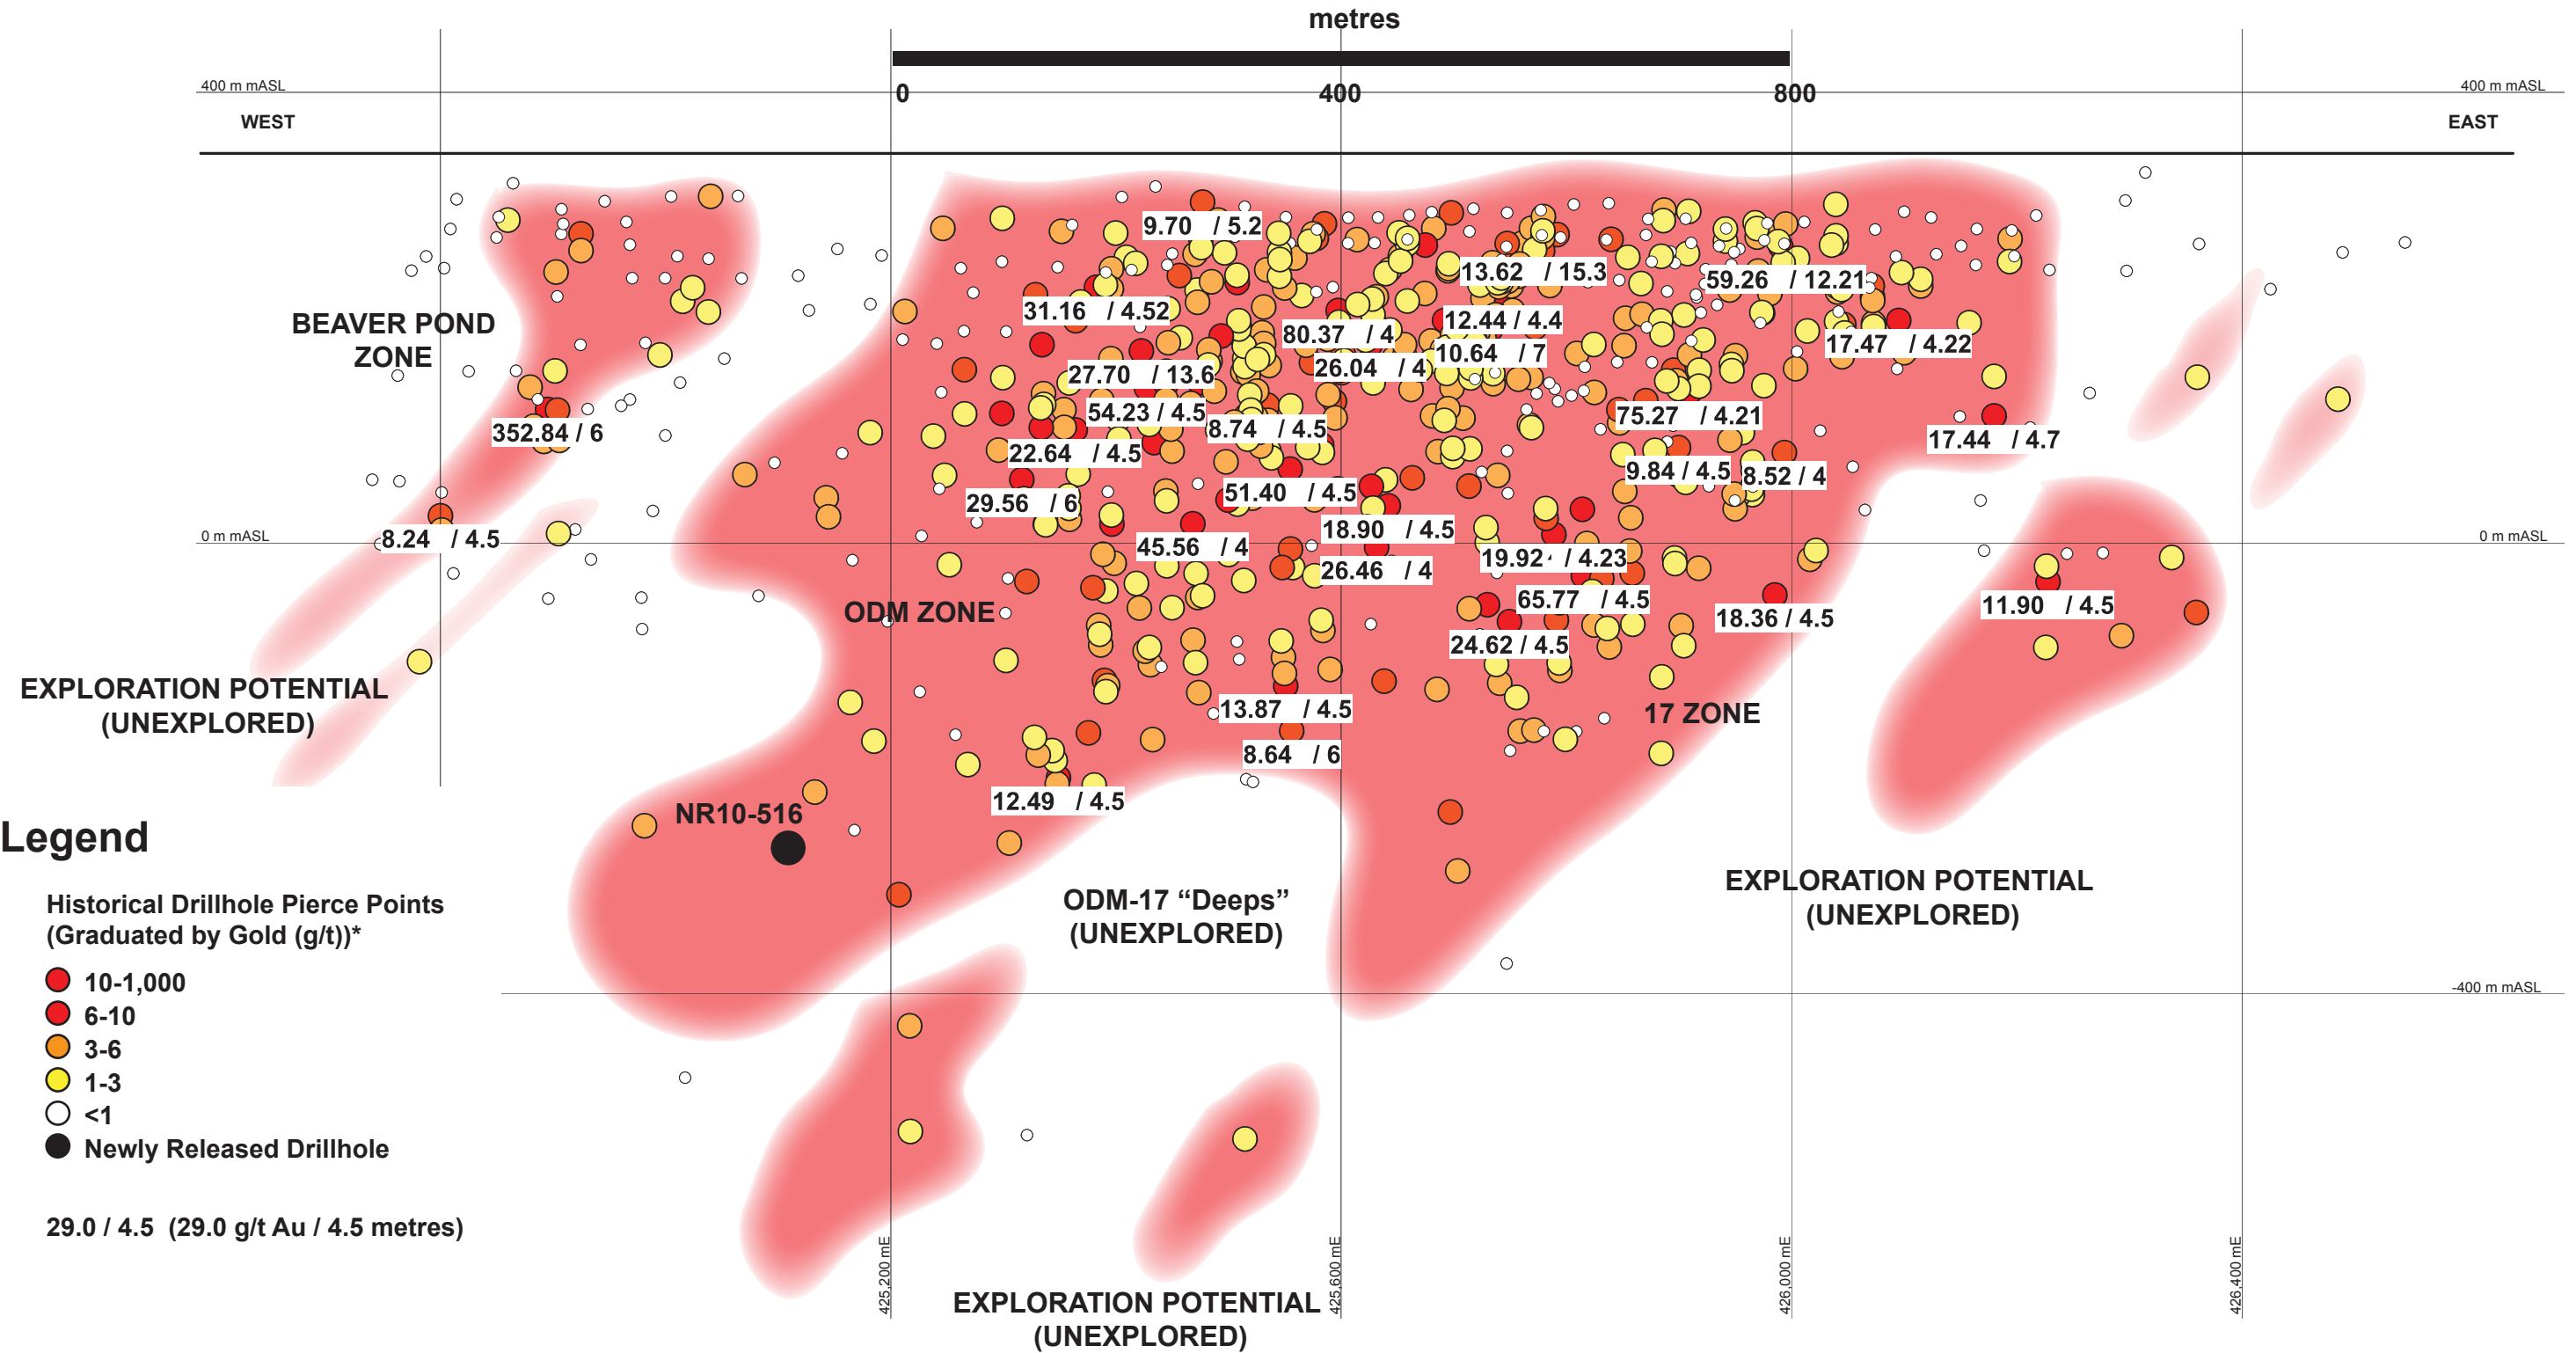

Legend

Historical Drillhole Pierce Points
(Graduated by Gold (g/t))*

- 10-1,000
- 6-10
- 3-6
- 1-3
- <1
- Newly Released Drillhole

29.0 / 4.5 (29.0 g/t Au / 4.5 metres)

Legend

Historical Drillhole Pierce Points
(Graduated by Gold (g/t))*

- 10-1,000
- 6-10
- 3-6
- 1-3
- <1
- Newly Released Drillhole

29.0 / 4.5 (29.0 g/t Au / 4.5 metres)

Legend

Historical Drillhole Pierce Points
(Graduated by Gold (g/t))*

- 10-1,000
- 6-10
- 3-6
- 1-3
- <1
- Newly Released Drillhole

29.0 / 4.5 (29.0 g/t Au / 4.5 metres)