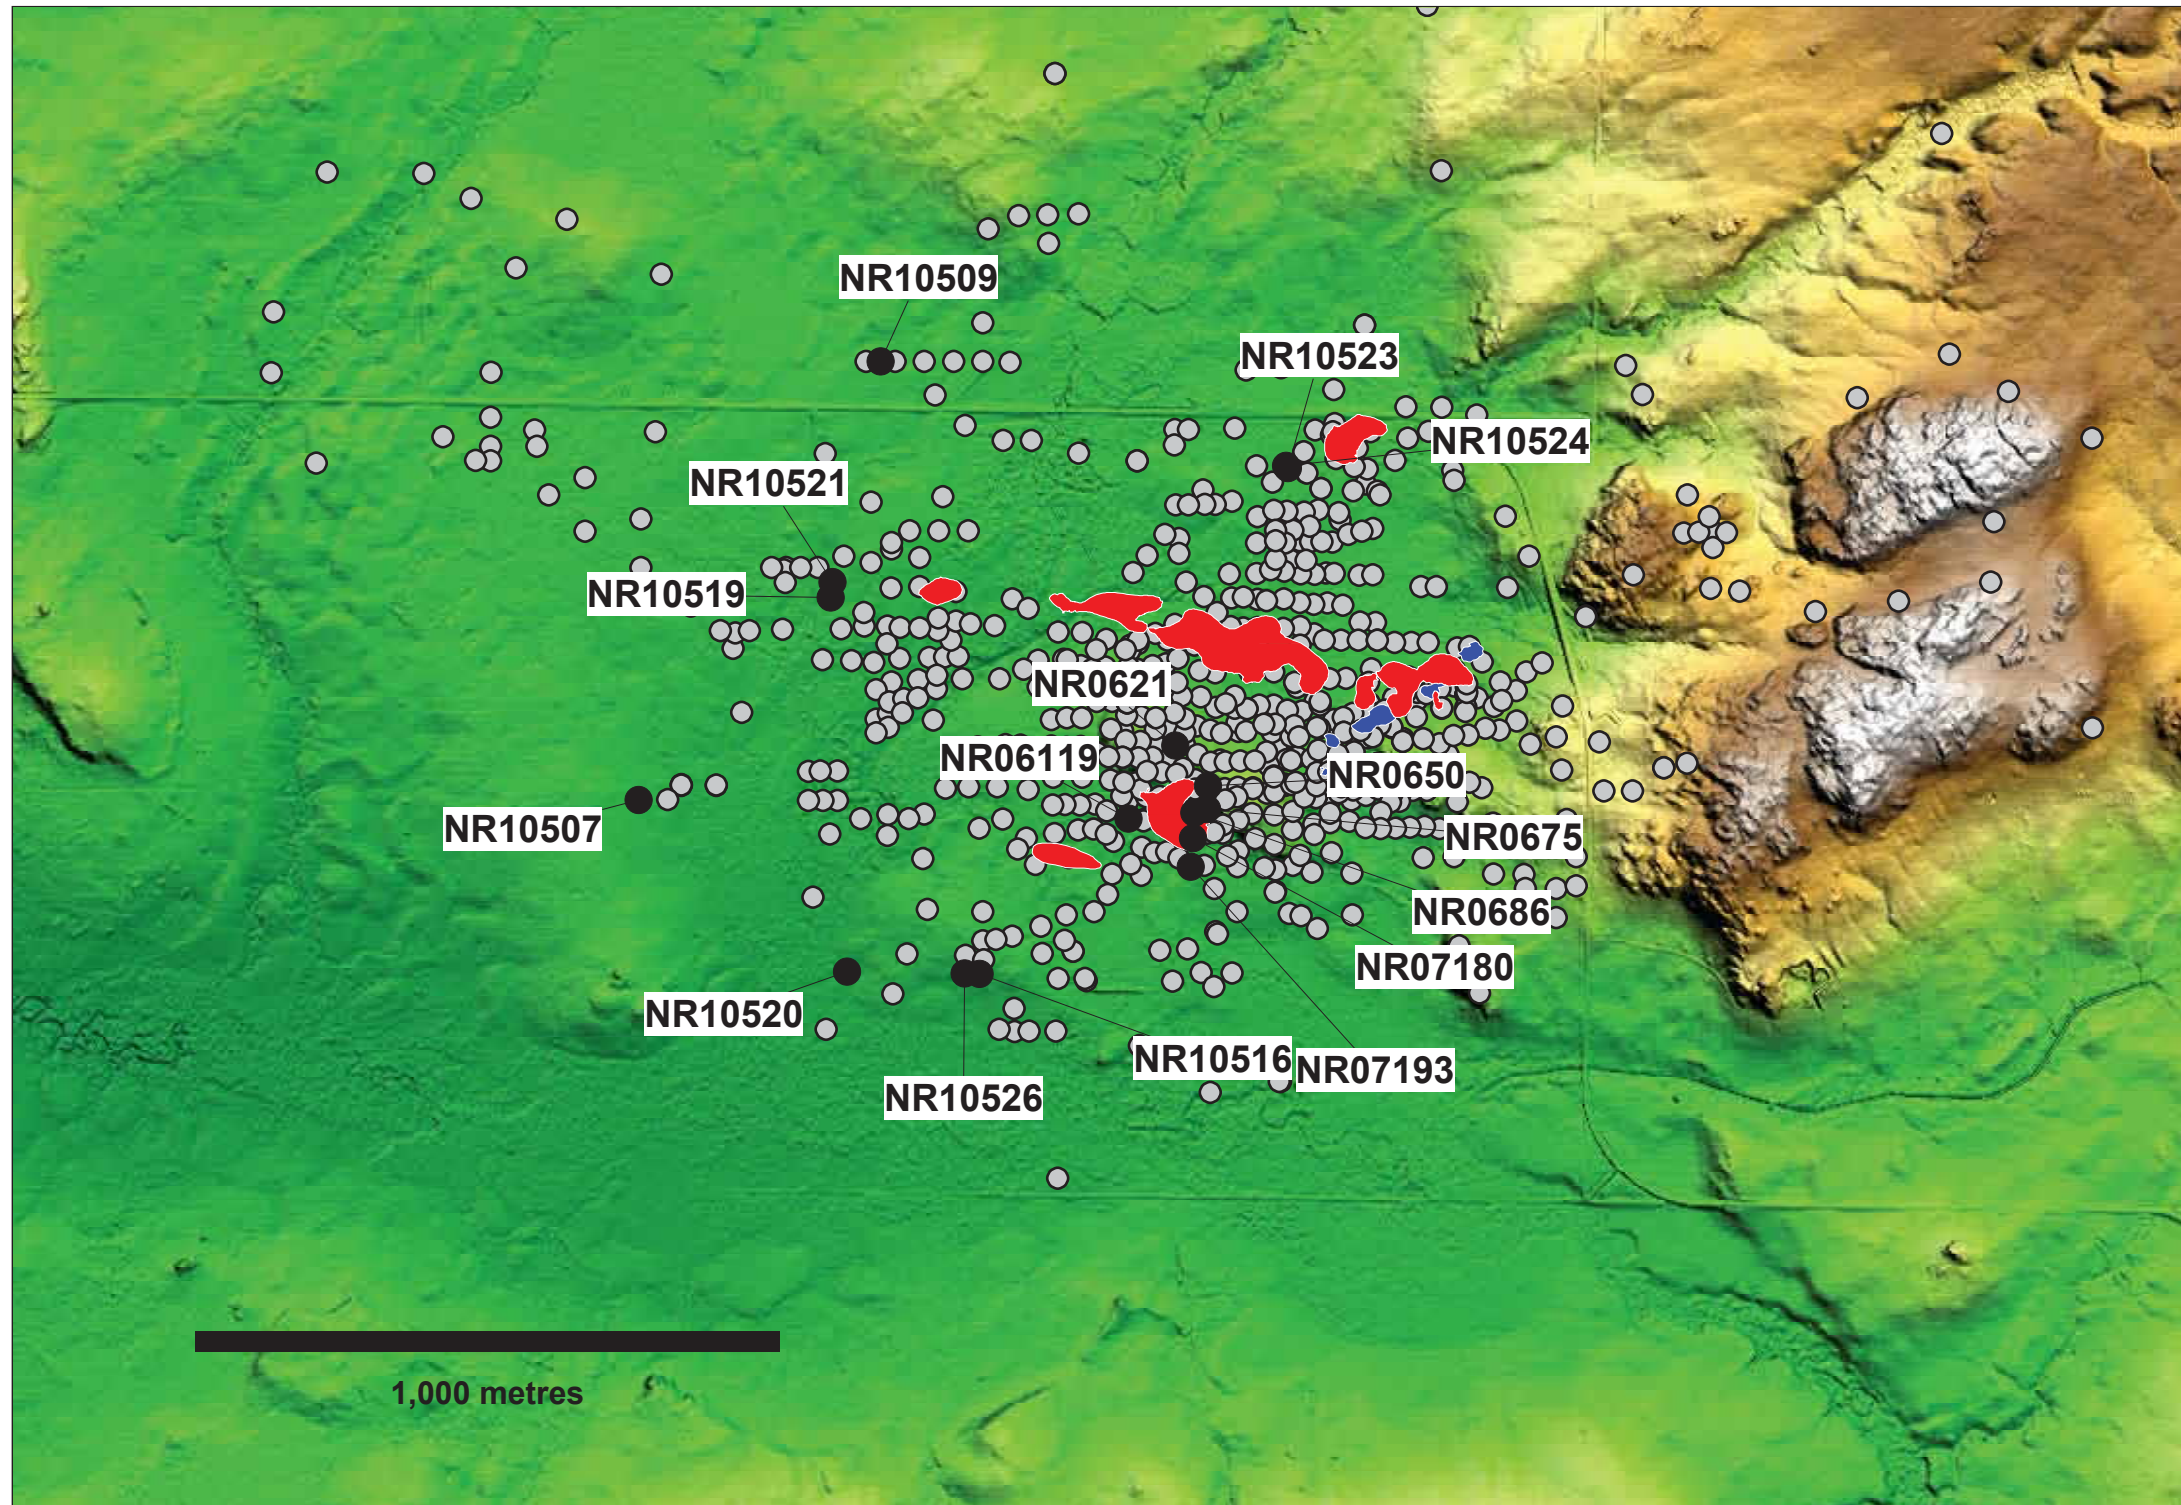

Legend

Historical Drillhole Pierce Points
(Graduated by Gold (g/t))*

- 10-1,000
- 6-10
- 3-6
- 1-3
- <1
- Newly Released Drillhole

29.0 / 4.5 (29.0 g/t Au / 4.5 metres)

Legend

Historical Drillhole Pierce Points
(Graduated by Gold (g/t))*

- 10-1,000
- 6-10
- 3-6
- 1-3
- <1
- Newly Released Drillhole

29.0 / 4.5 (29.0 g/t Au / 4.5 metres)

Legend

Historical Drillhole Pierce Points
(Graduated by Gold (g/t))*

- 10-1,000
- 6-10
- 3-6
- 1-3
- <1
- Newly Released Drillhole

29.0 / 4.5 (29.0 g/t Au / 4.5 metres)