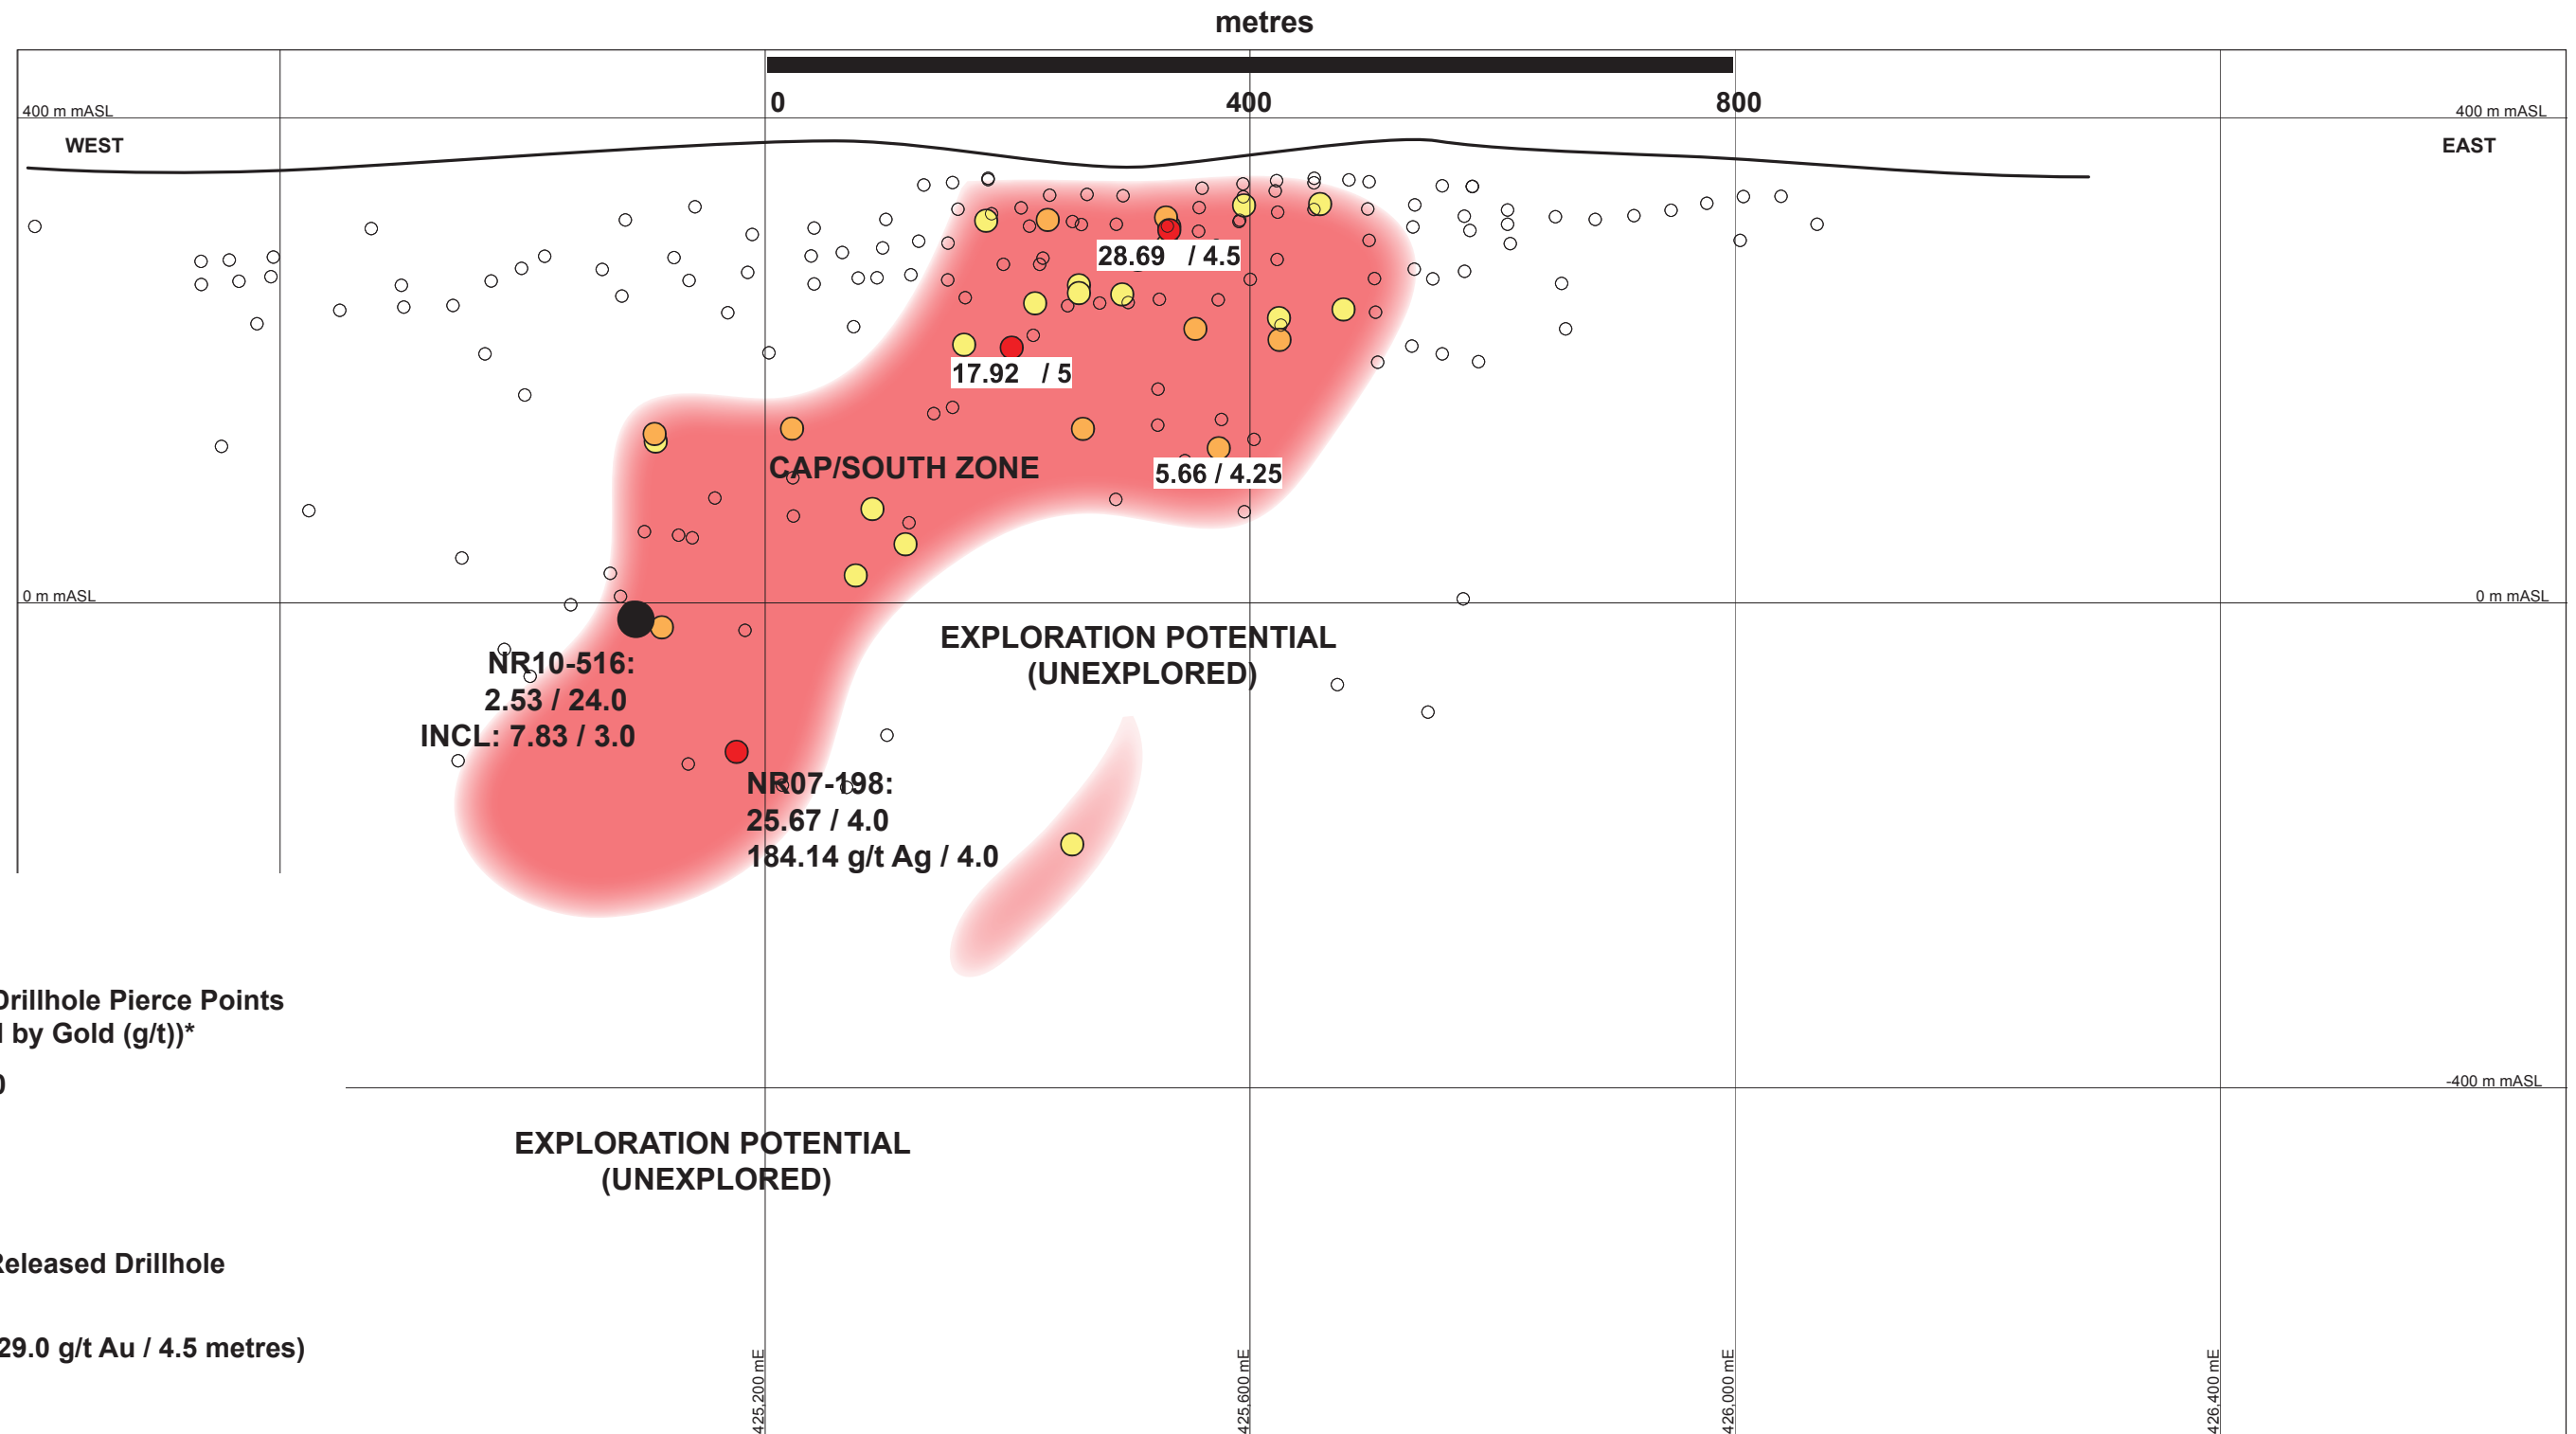

Legend

Historical Drillhole Pierce Points
(Graduated by Gold (g/t))*

- 10-1,000
- 6-10
- 3-6
- 1-3
- <1
- Newly Released Drillhole

29.0 / 4.5 (29.0 g/t Au / 4.5 metres)

Legend

Historical Drillhole Pierce Points
(Graduated by Gold (g/t))*

- 10-1,000
- 6-10
- 3-6
- 1-3
- <1
- Newly Released Drillhole

29.0 / 4.5 (29.0 g/t Au / 4.5 metres)

Legend

Historical Drillhole Pierce Points
(Graduated by Gold (g/t))*

- 10-1,000
- 6-10
- 3-6
- 1-3
- <1
- Newly Released Drillhole

29.0 / 4.5 (29.0 g/t Au / 4.5 metres)