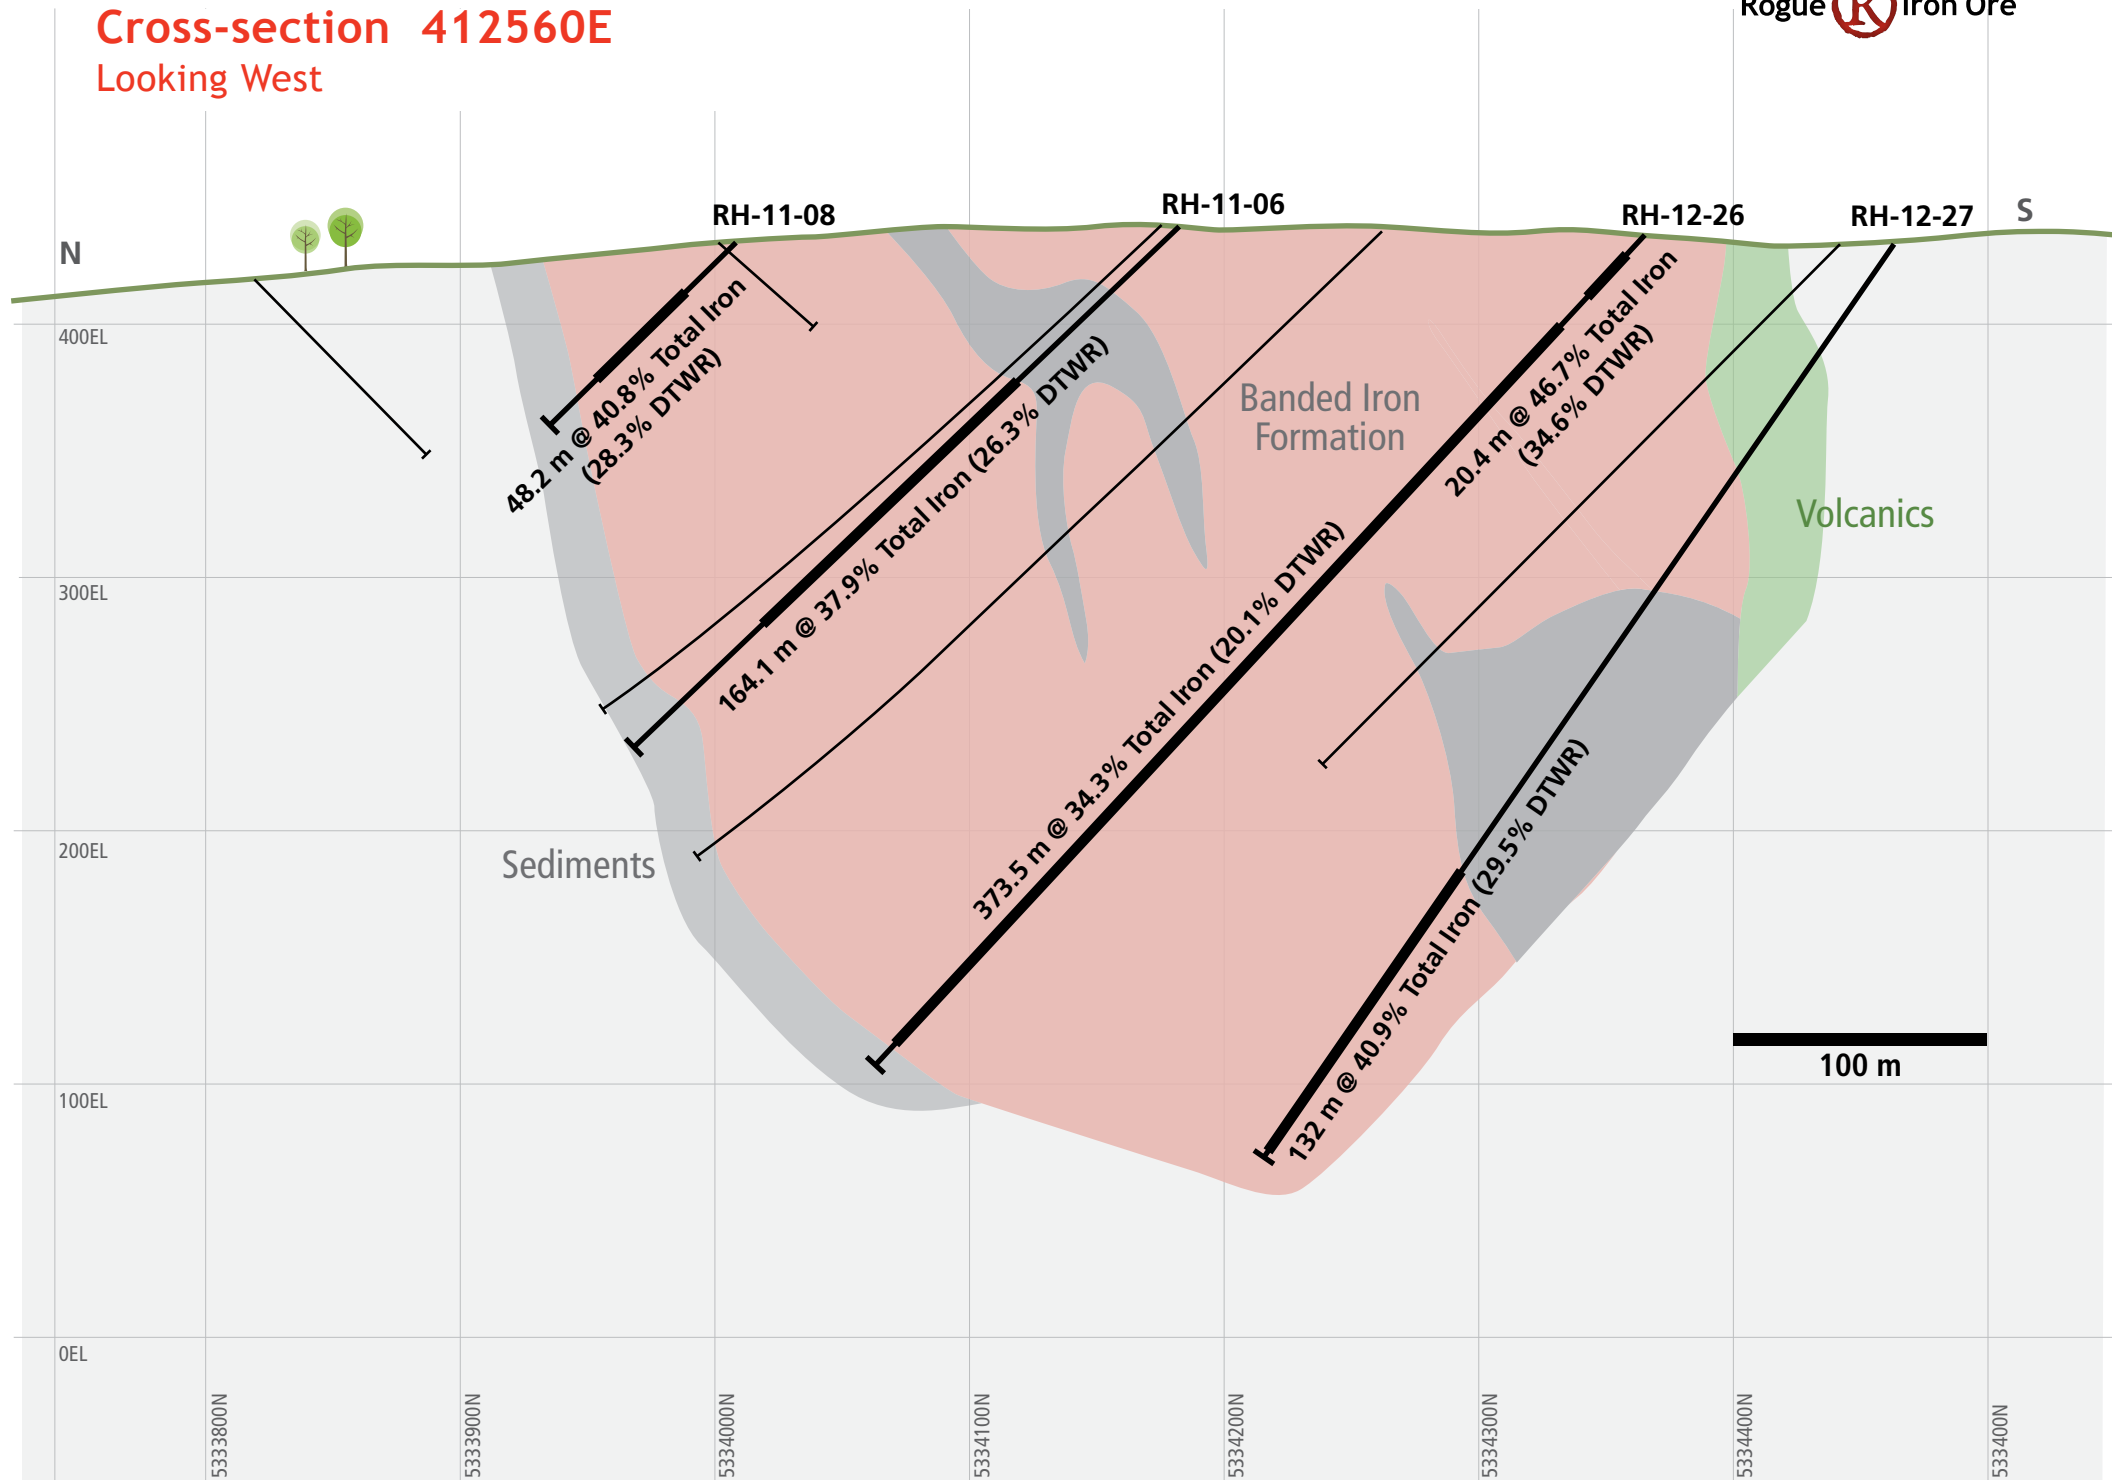

# Cross-section 412560E

Looking West

Holes not labelled are historical holes (1960)

# Cross-section 412410E

Looking West

Holes not labelled are historical holes (1960)