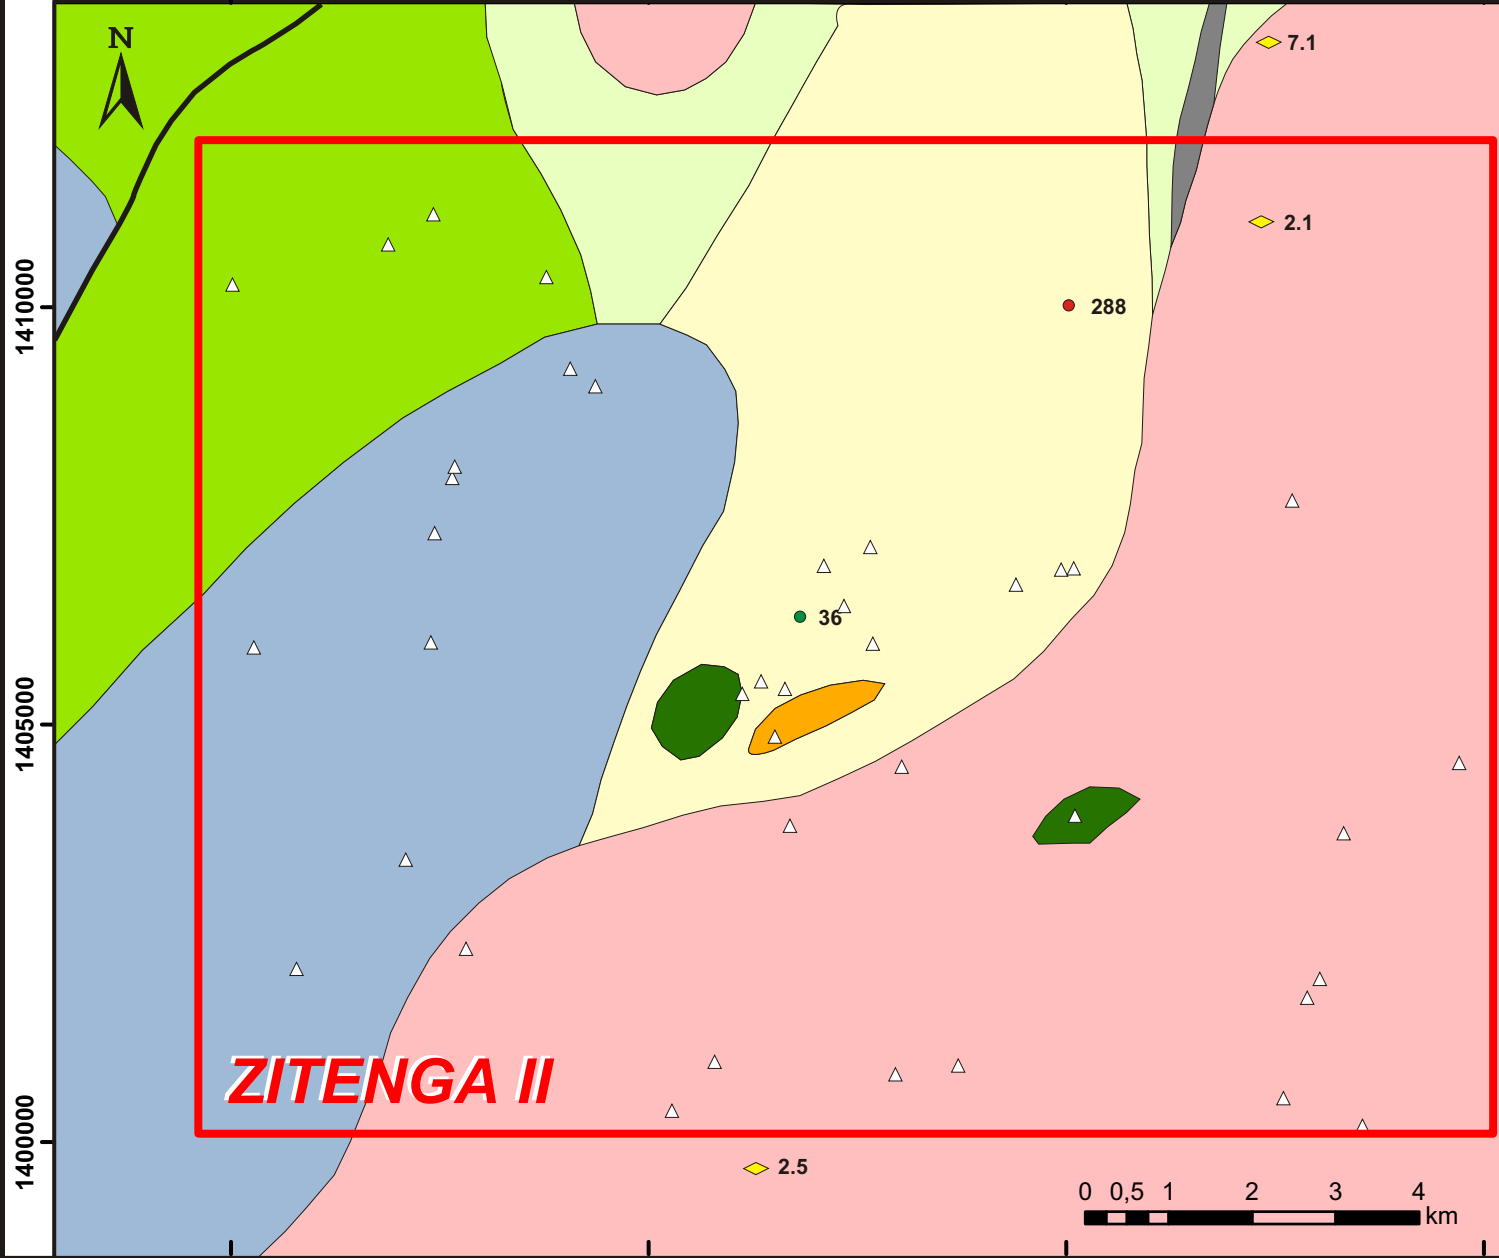

WGS84 - UTM 30N 680000

685000

690000

695000

SearchGold

ZITENGA II

Legend

- Exploration permit
- Previous works**
- Stream sediment [ppb Au]
- Soil geochemistry [ppb Au]
- Rock geochemistry [ppb Au]
- Outcrops
- Geology**
- Fault
- Dolerite
- Quartz
- Chert
- Leptynite
- Basic volcanite
- Trondhemite
- Quartz dirorite
- Granite
- Schist
- Gabbro-diorite

SearchGold

**ZITENGA II PROPERTY - Exploration permit
Burkina Faso**