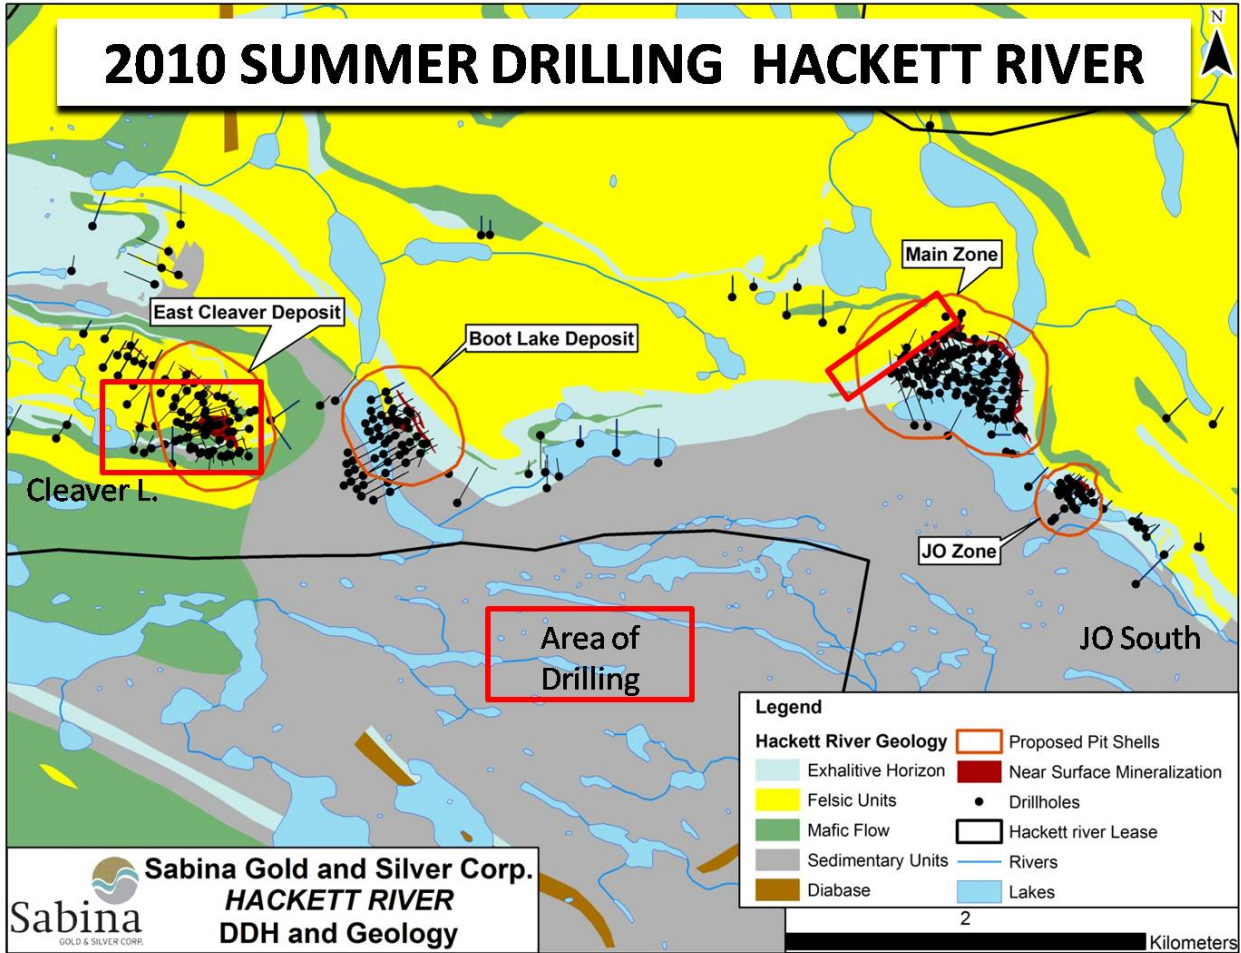

2010 SUMMER DRILLING HACKETT RIVER

Sabina Gold and Silver Corp.
HACKETT RIVER
DDH and Geology

East Cleaver