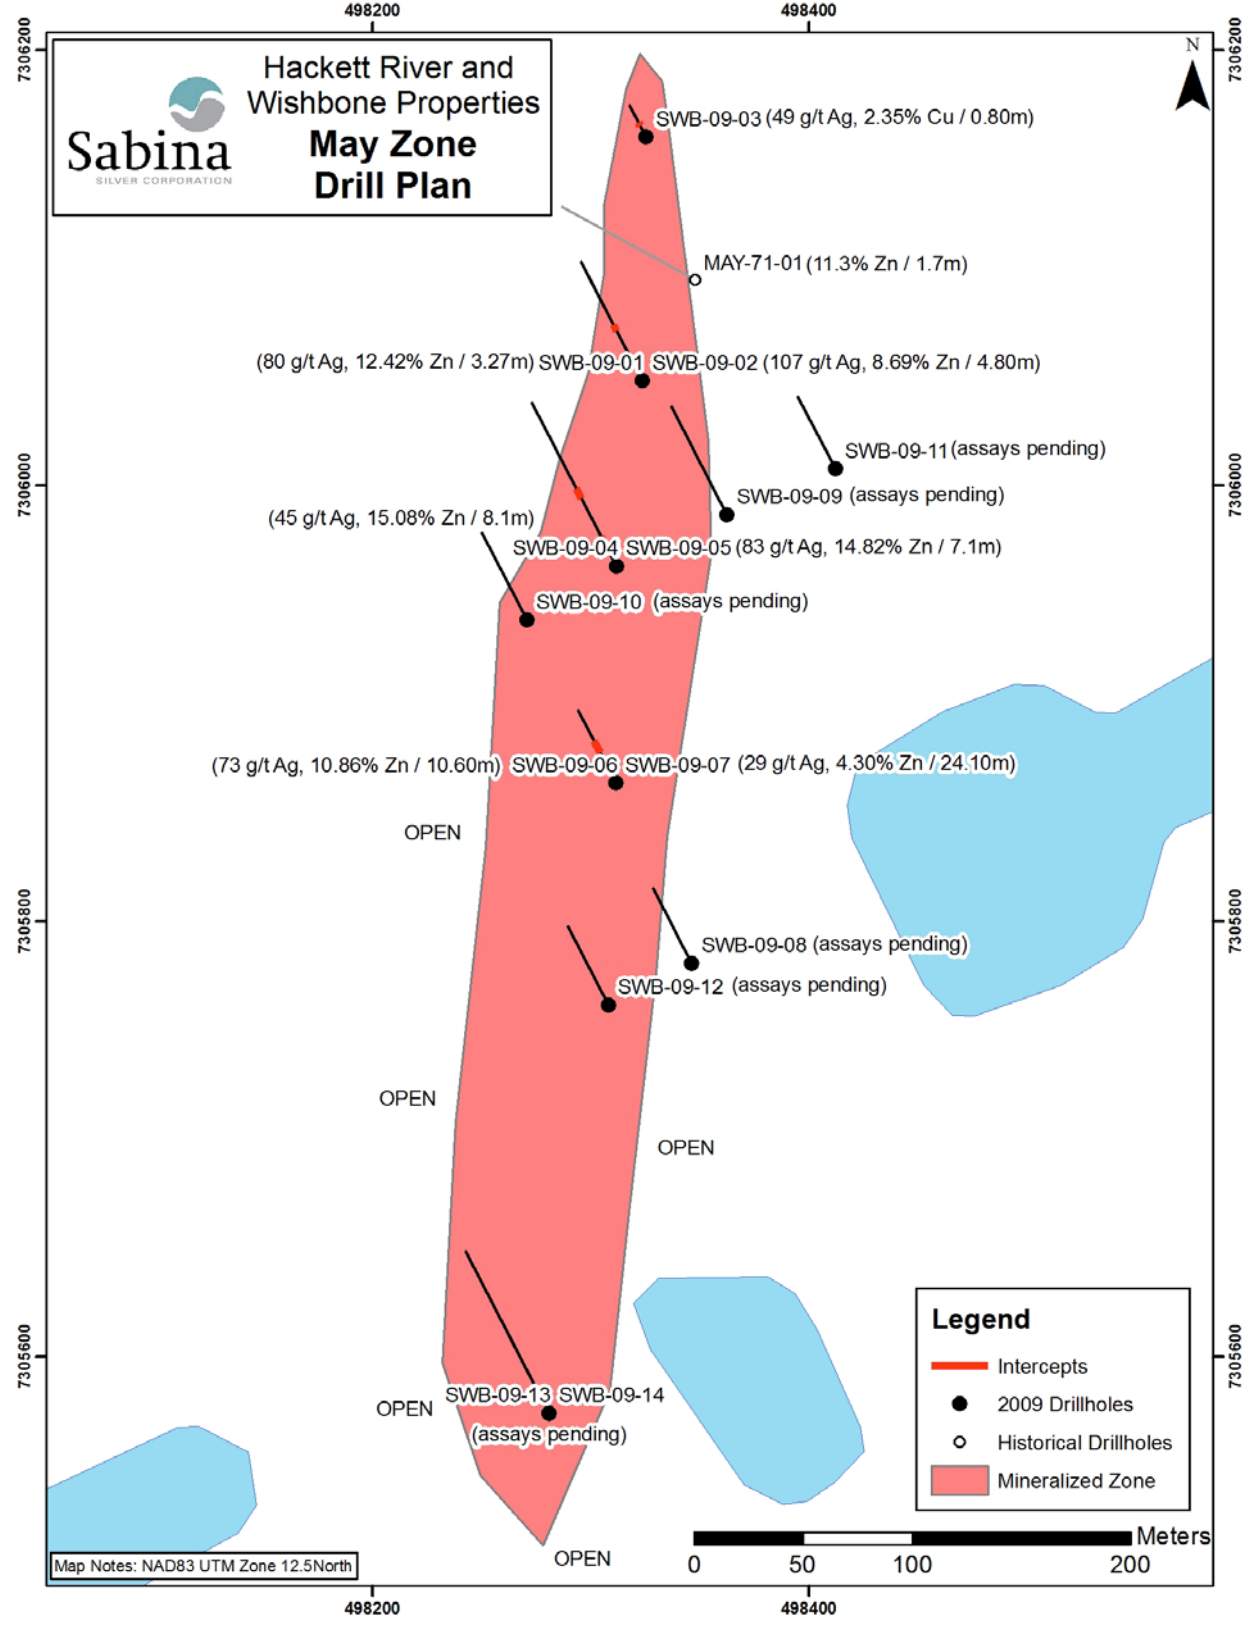

Hackett River and Wishbone Properties
May Zone
Drill Plan

Legend

-  Intercepts
-  2009 Drillholes
-  Historical Drillholes
-  Mineralized Zone

Map Notes: NAD83 UTM Zone 12.5North

Mineralized Zone
 Mineralized Intercepts

Sabina Silver Corporation
 Hackett River and Wishbone
 May Zone N-S Section
 Facing West