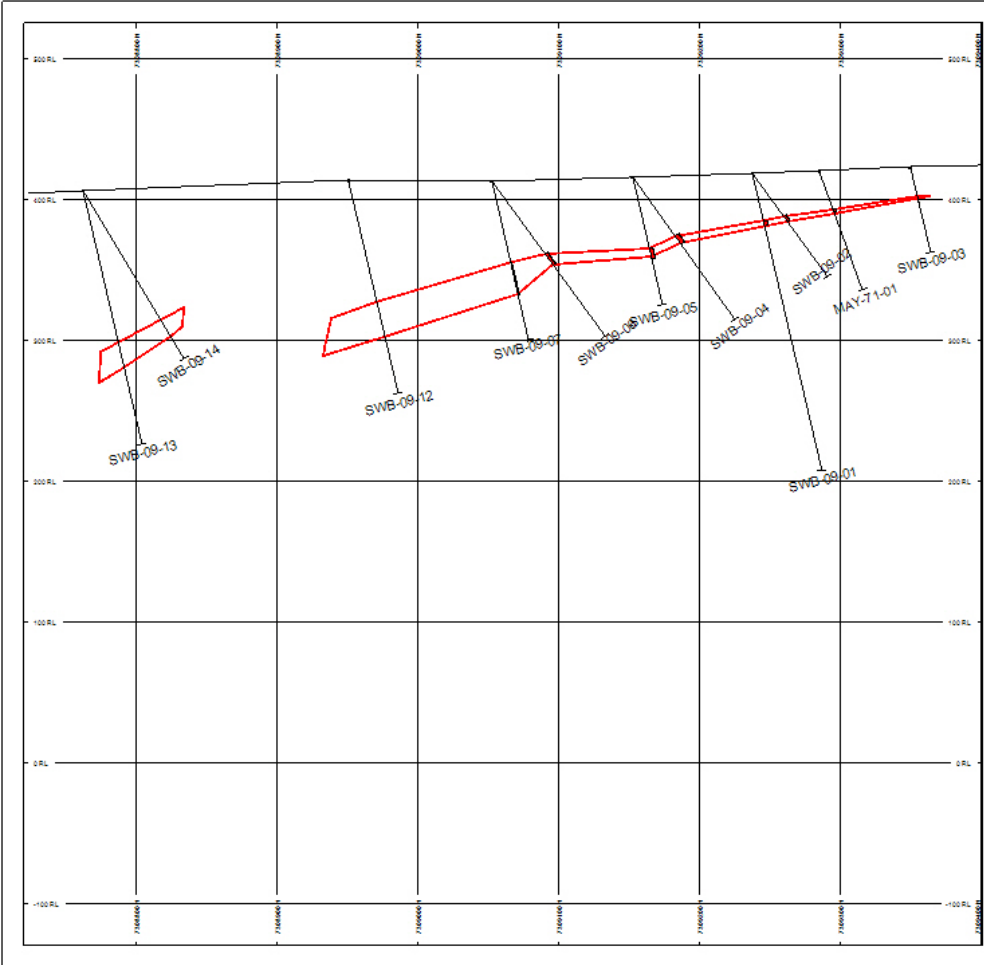

Hackett River and Wishbone Properties
May Zone
Drill Plan

Legend

-  Intercepts
-  2009 Drillholes
-  Historical Drillholes
-  Mineralized Zone

Map Notes: NAD83 UTM Zone 12.5North

Mineralized Zone
 Mineralized Intercepts

Sabina Silver Corporation
 Hackett River and Wishbone
 May Zone N-S Section
 Facing West