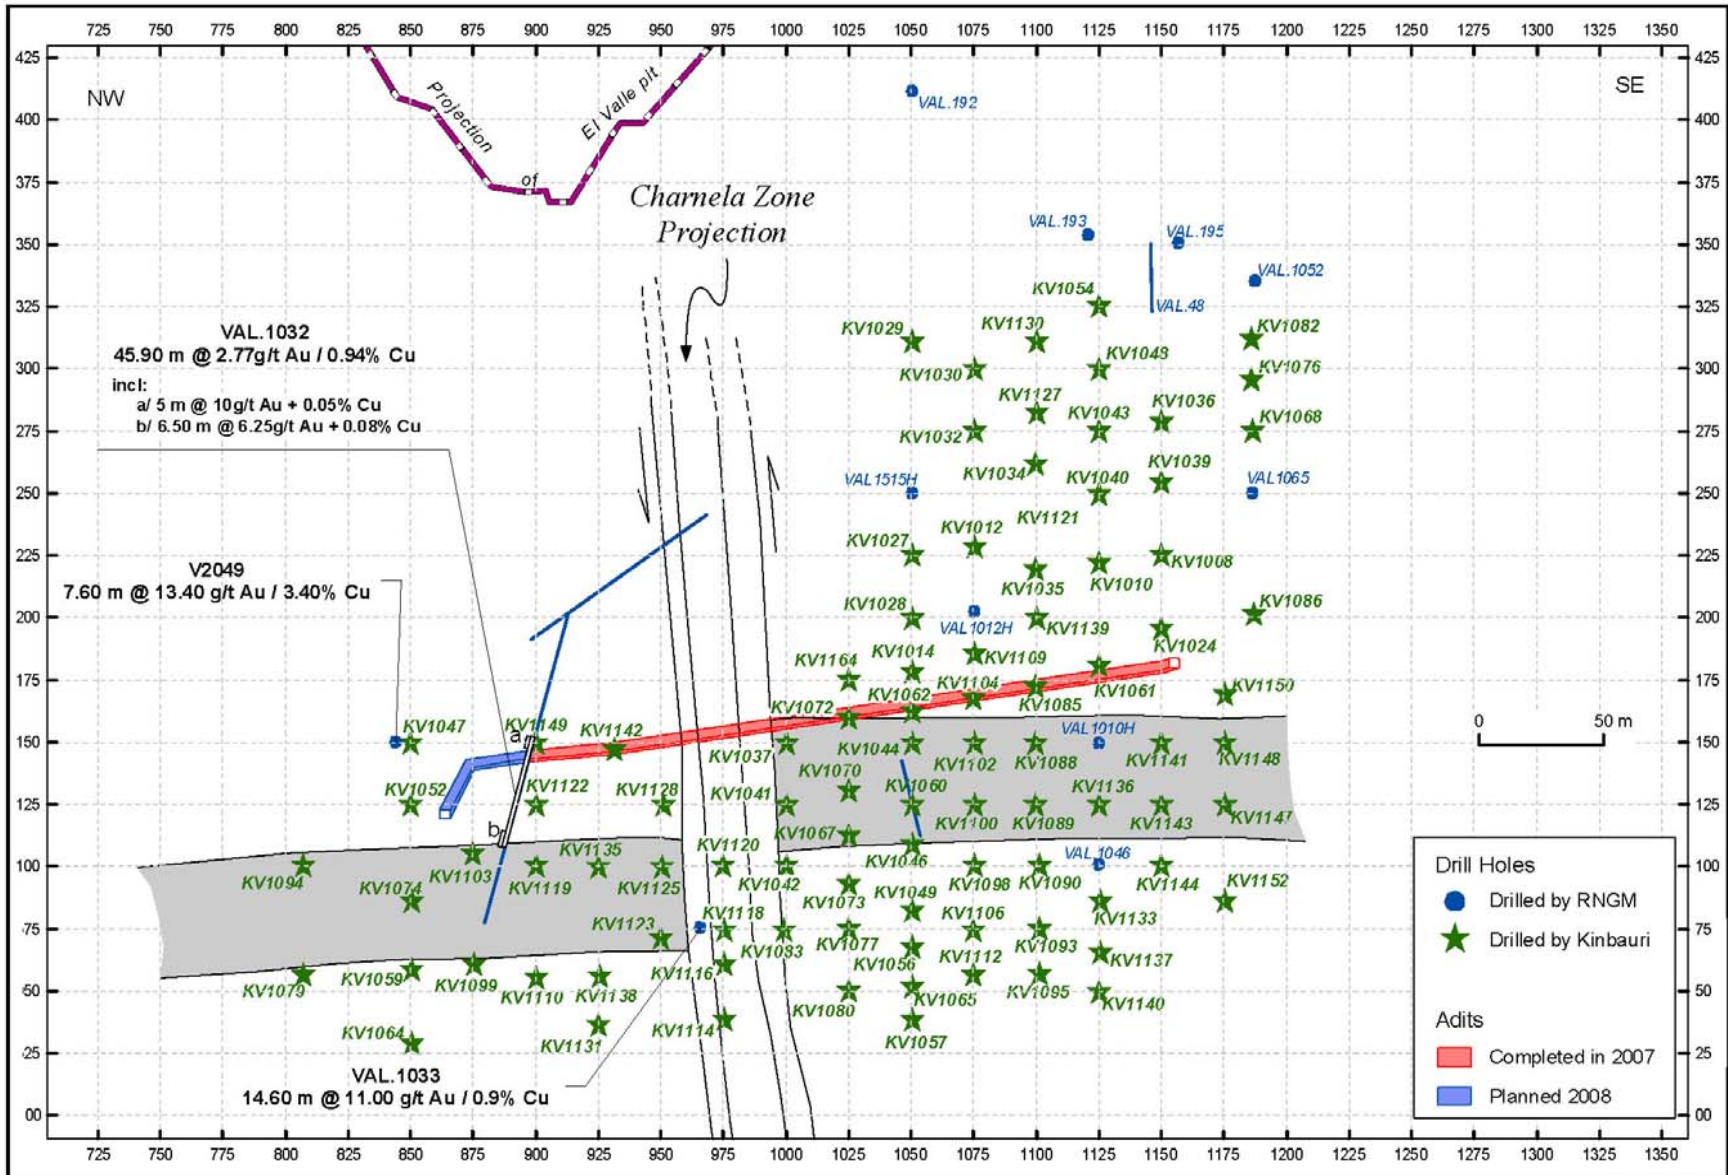

SCHEDULE A

Longitudinal section through Area 107, Central and East Black Skarn and San Martin Zone

SCHEDULE B

August 21, 2008

Longitudinal section through Area 107/NW and Central Black Skarn and Charnela Zone projection

SCHEDULE C

New Discovery : SAN MARTÍN ZONE