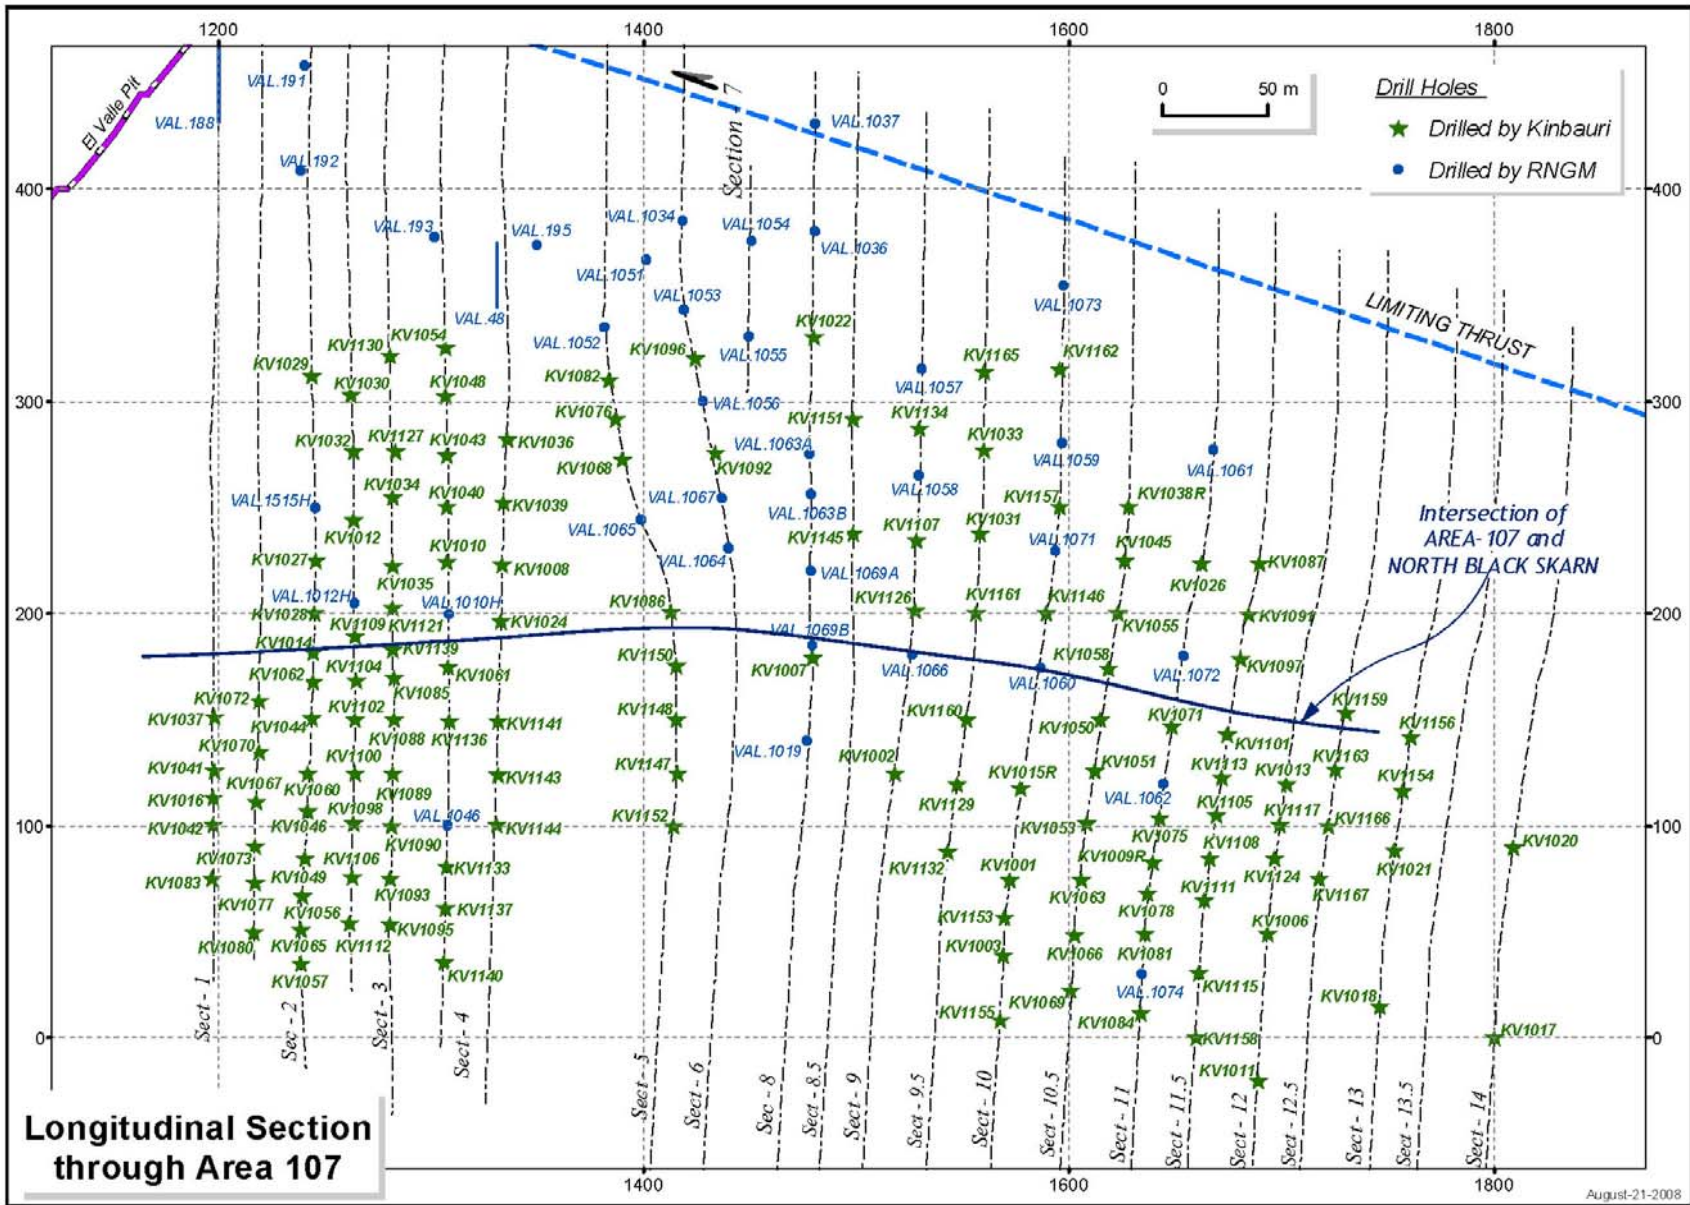

SCHEDULE A

Longitudinal section through Area 107, Central and East Black Skarn and San Martin Zone

SCHEDULE B

August 21, 2008

Longitudinal section through Area 107/NW and Central Black Skarn and Charnela Zone projection

SCHEDULE C

New Discovery : SAN MARTÍN ZONE