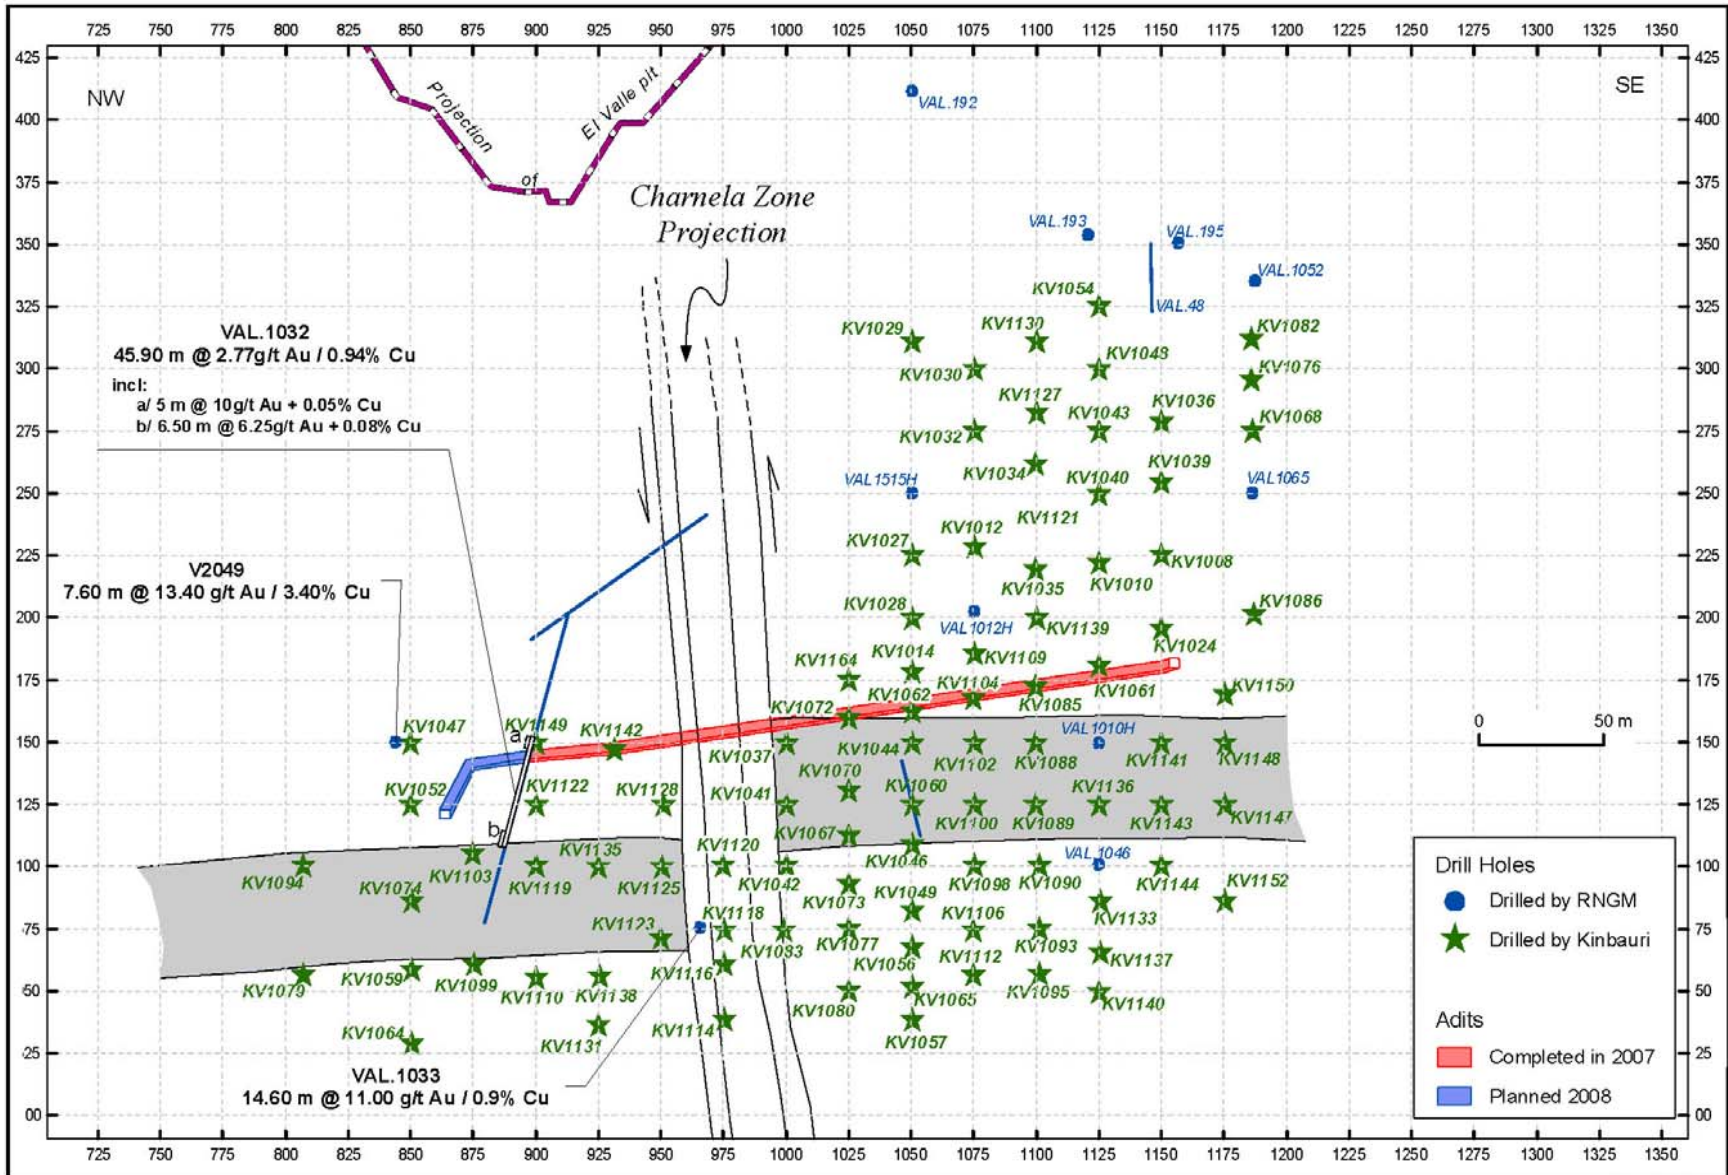

# SCHEDULE B

Longitudinal section through Area 107/NW and Central Black Skarn and Charnela Zone projection

SCHEDULE C

# New Discovery : SAN MARTÍN ZONE