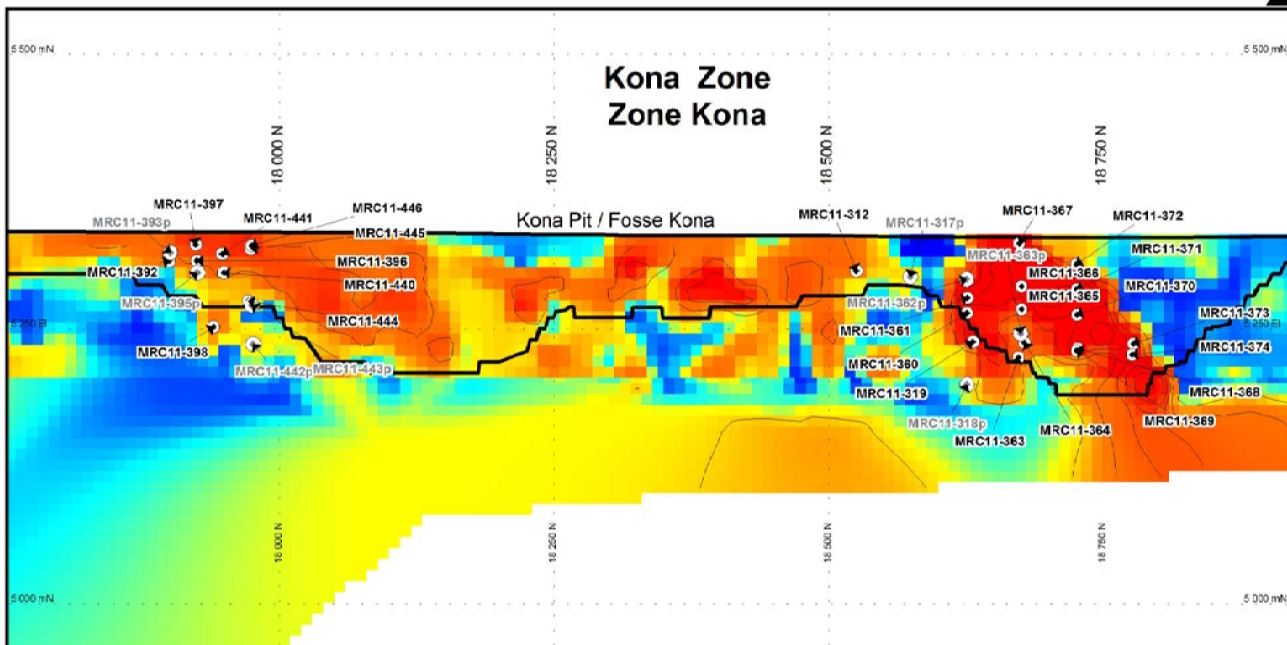

Kona Zone - Infill Drilling

Forage intercalaire de la zone Kona

- ⊕ MRC11-XXX - Kona Zone Intersection
- ⊖ MRC11-XXX - Intersection sur zone Kona
- ⊕ MRC11-XXXp - Parallel Zone Intersection
- ⊖ MRC11-XXXp - Intersection sur zones parallèles