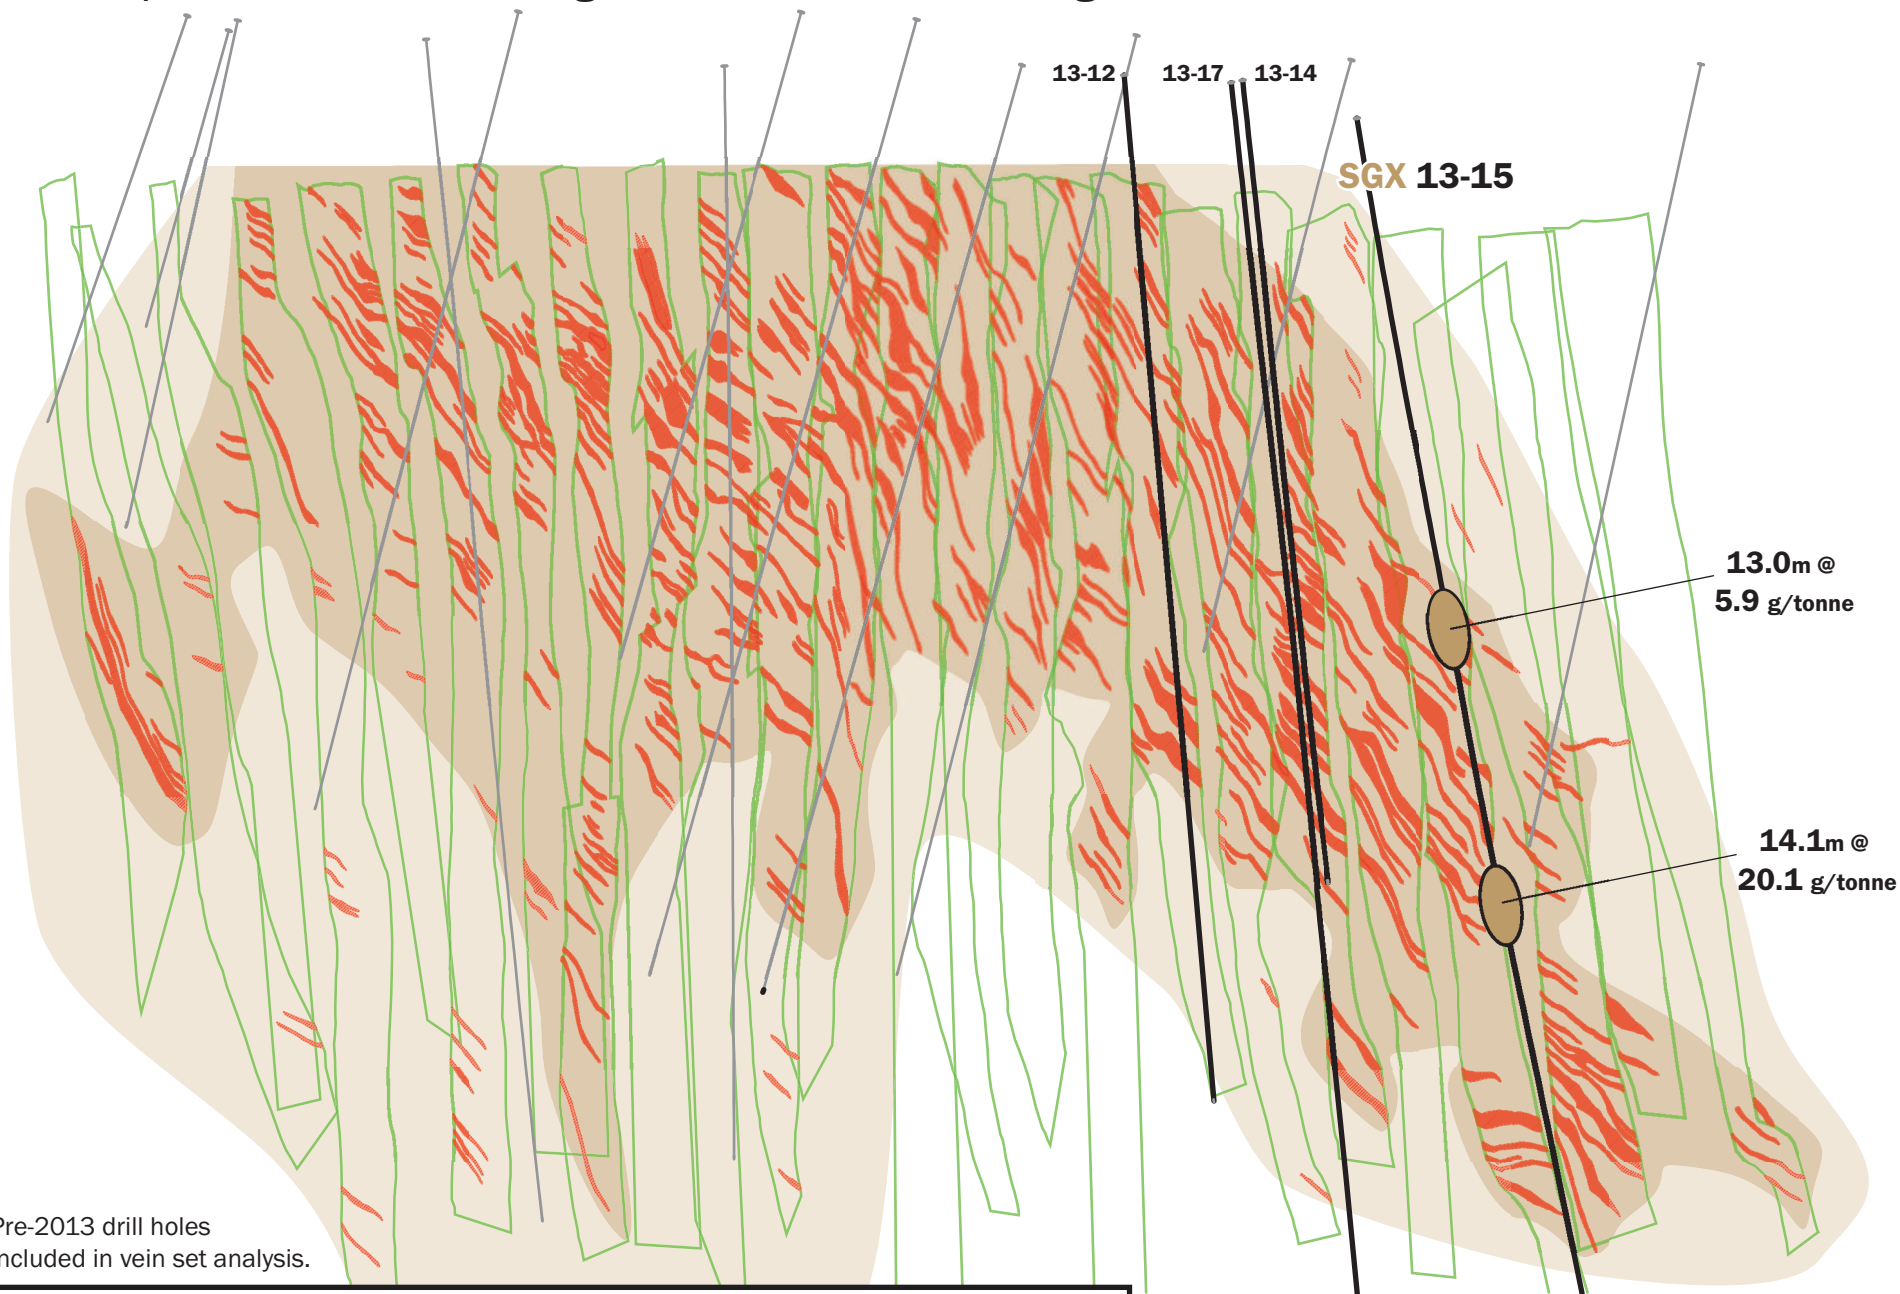

# SGX Resources Timmins North Tully Deposit

## Composite Section Looking Northeast: 2013 Drilling

Pre-2013 drill holes included in vein set analysis.

 **Drill Coverage To Date**  **Vein Sets**   
**Host Mafic Tuff** 