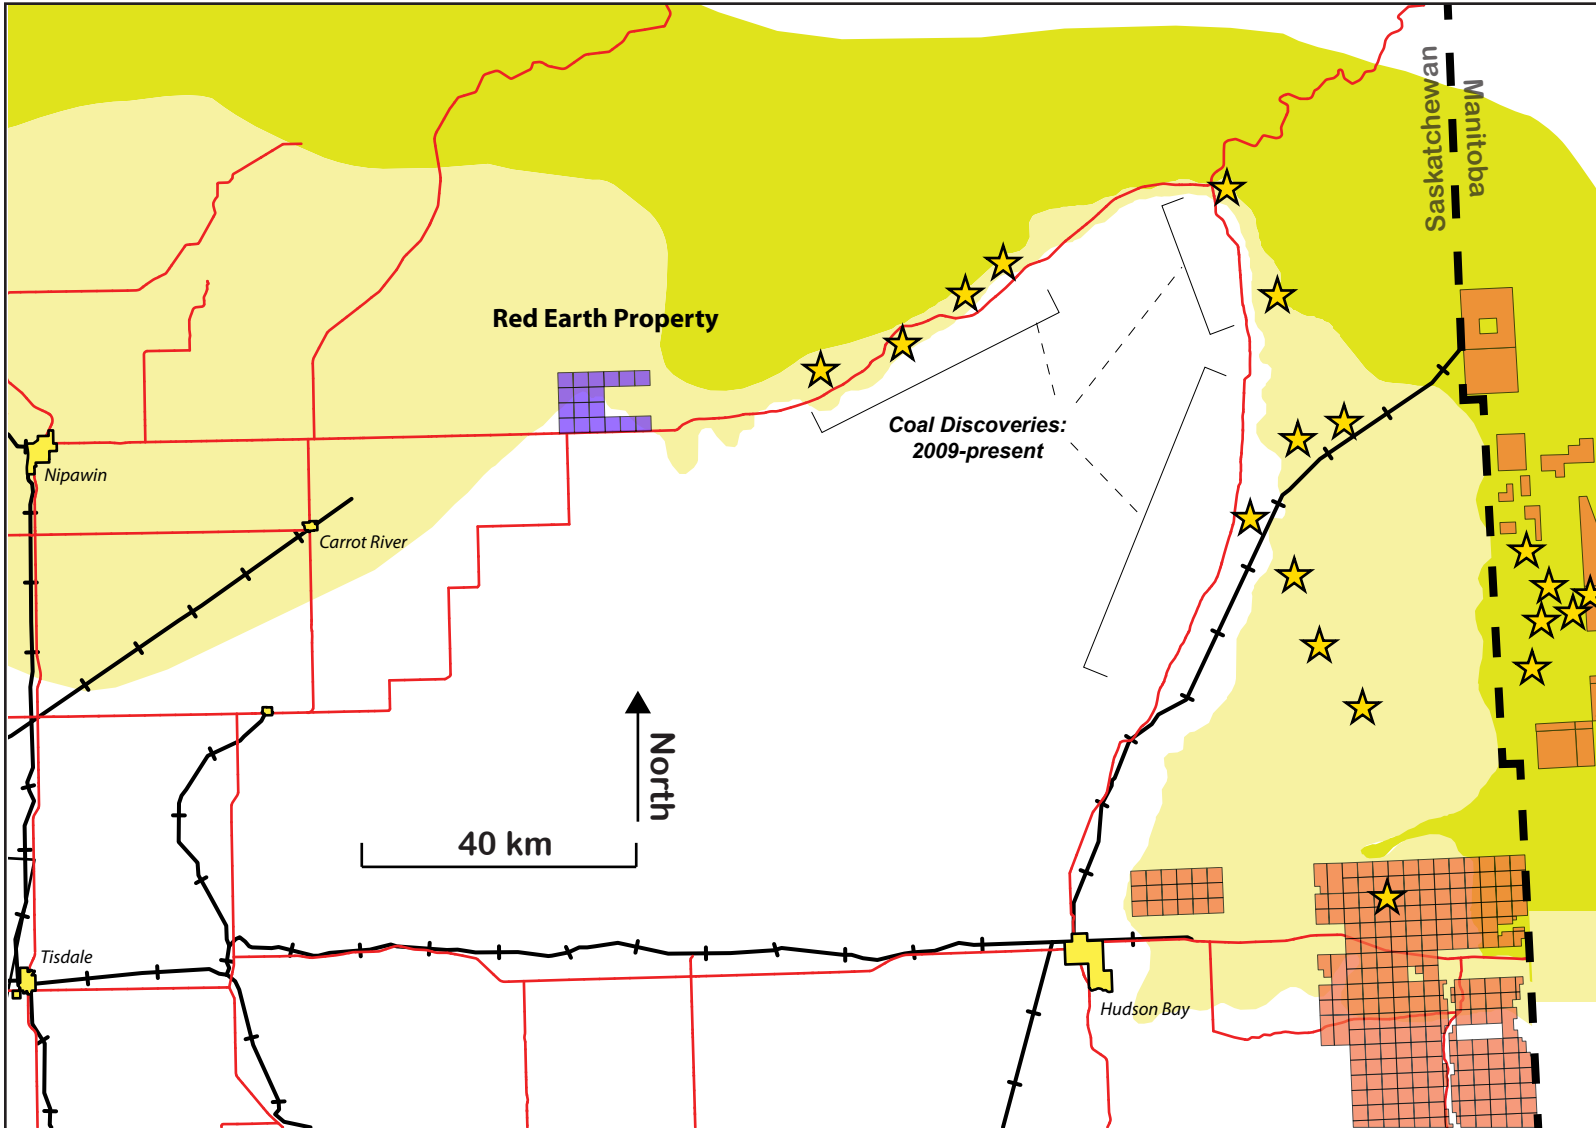

# Red Earth Coal Property Eastern Saskatchewan, Canada

October 18, 2011

SMI - TSX.V

JAL - ASX

Saturn Minerals Inc., Jameson Resources Ltd. and NWP Coal Canada Ltd. (the "Companies") have provided this map as an information resource based on sources deemed by the Companies to be reliable. Although extensive effort has been made to produce error free and complete data, all geographic and land title information has limitations due to scale, resolution, date and interpretation of the original source materials. This information contained in this map may be used on the strict understanding that the Companies shall not be liable to any persons for any loss or damage of any nature, whether arising out of negligence or otherwise, which may be occasioned as a result of information provided by this map.