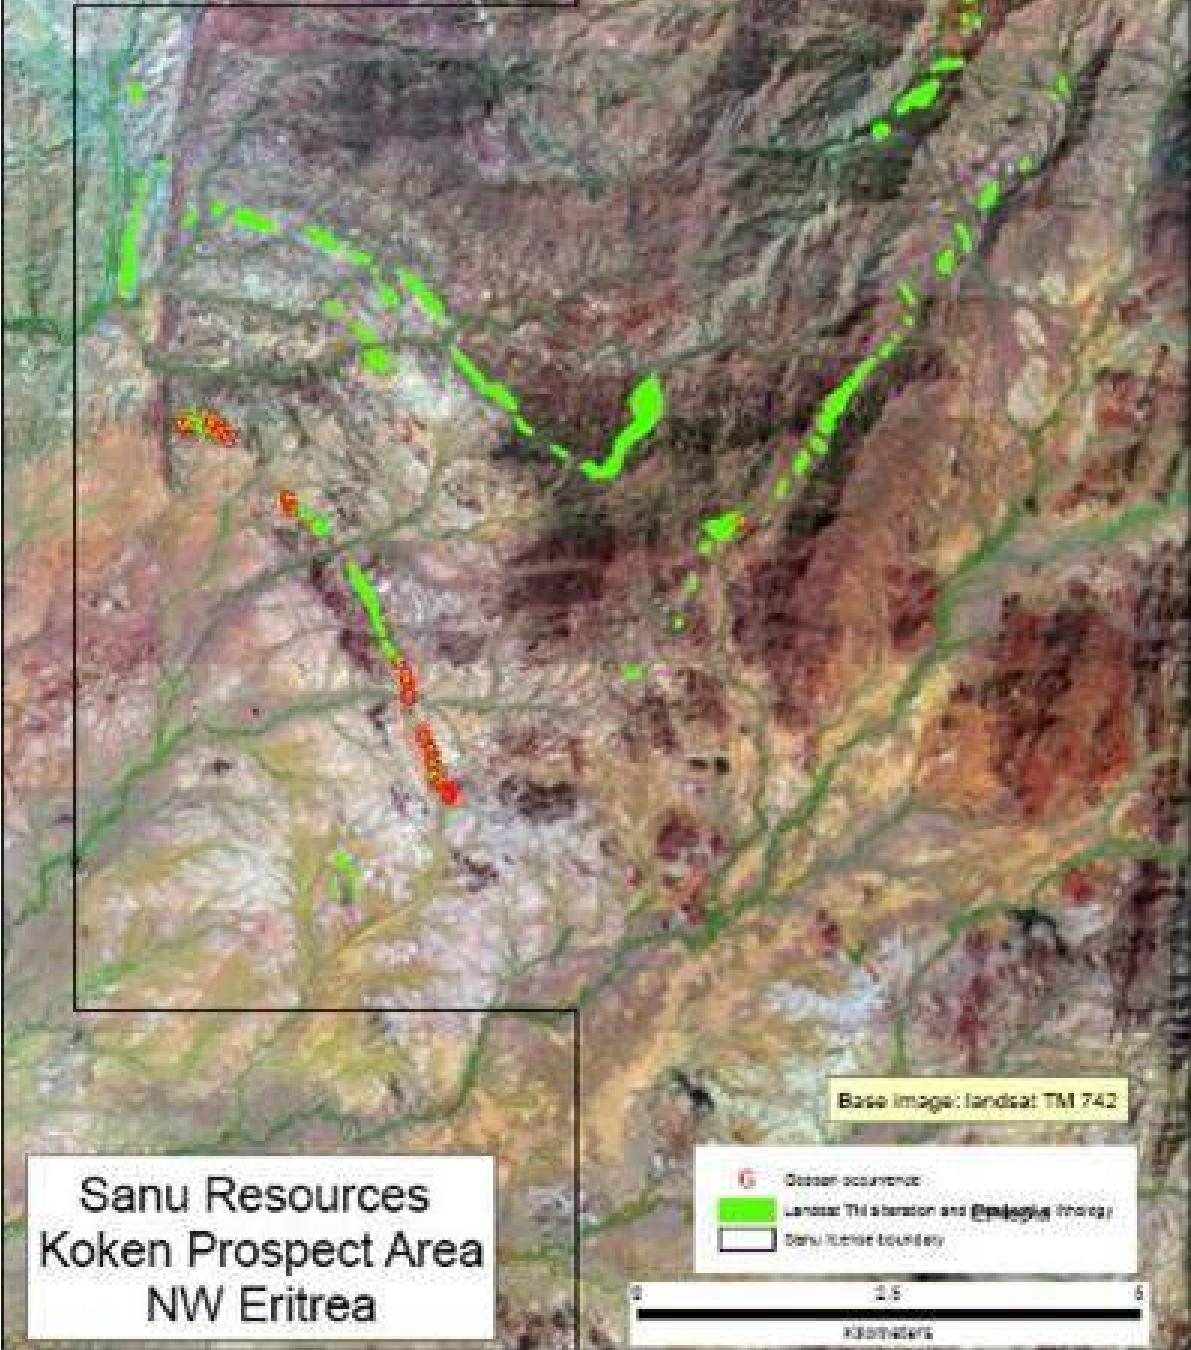

1

Base image: landsat TM 742

Sanu Resources Koken Prospect Area NW Eritrea

- Copper occurrence
- Landsat TM alteration and magnetic anomaly
- Sanu license boundary

Sanu Resources Koken Prospect Kerkebet River EL

Rock Chip Geochemistry
ppb gold

	> 1000 < 36000
	> 501 < 1000
	> 101 < 500
	> 26 < 100
	> 10 < 25

Proposed drill hole

Gossan

Silica pyrite rock

Landsat image anomaly

0 500 1000m