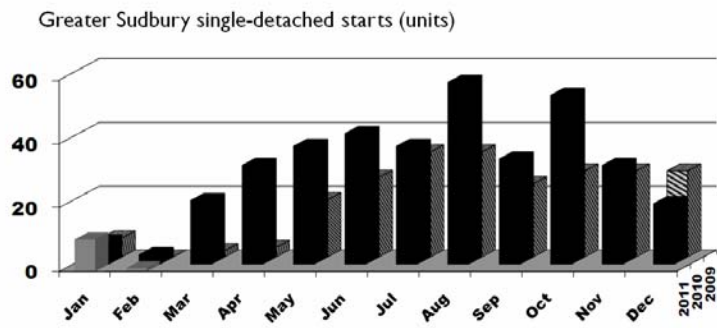

Sudbury February Starts Slow

Source: CMHC.