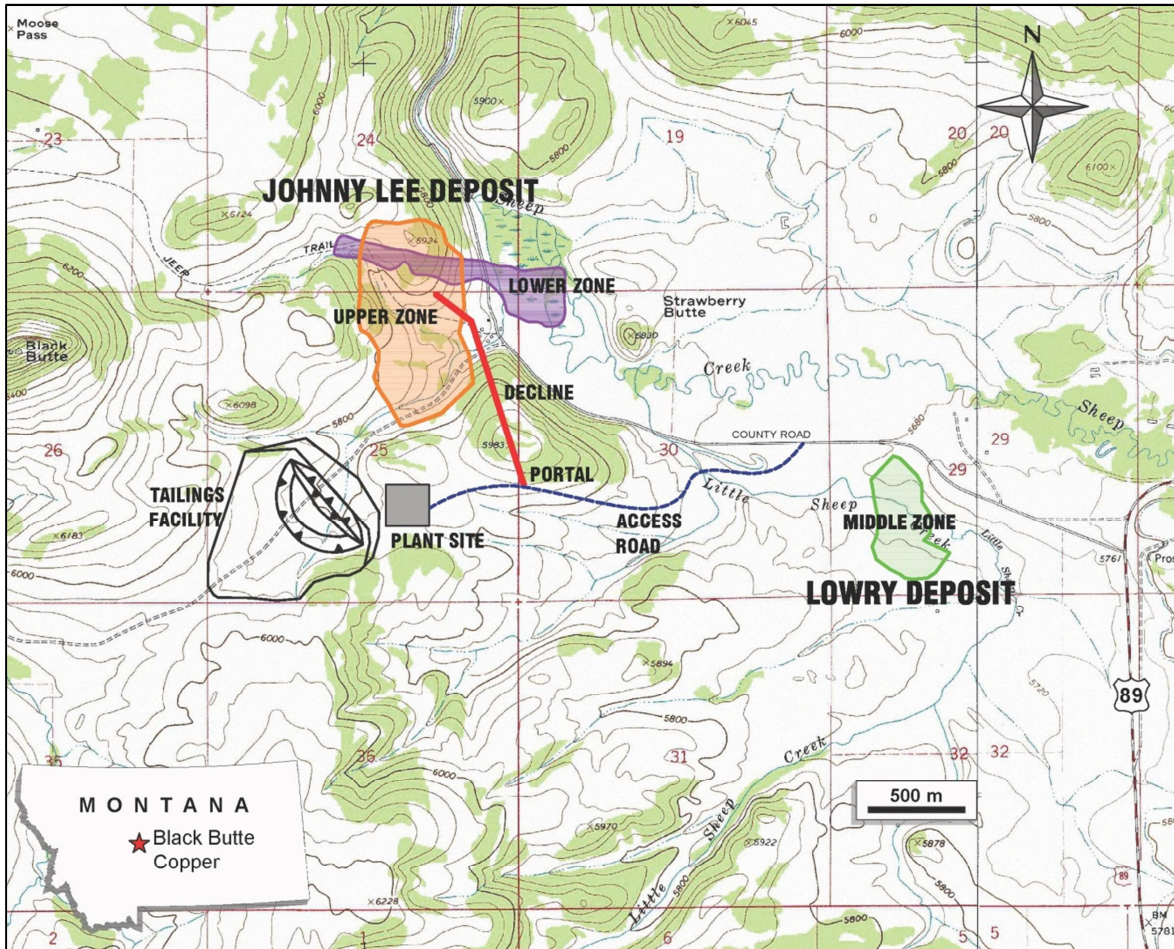

Figure 1
Black Butte Copper Project Location Map
Meagher County, MT, USA

Figure 2
Black Butte Copper Project Proposed Mine Site Surface Layout
Meagher County, MT, USA

Figure 3
Black Butte Copper Project Underground 3-D Mine Plan
Meagher County, MT, USA