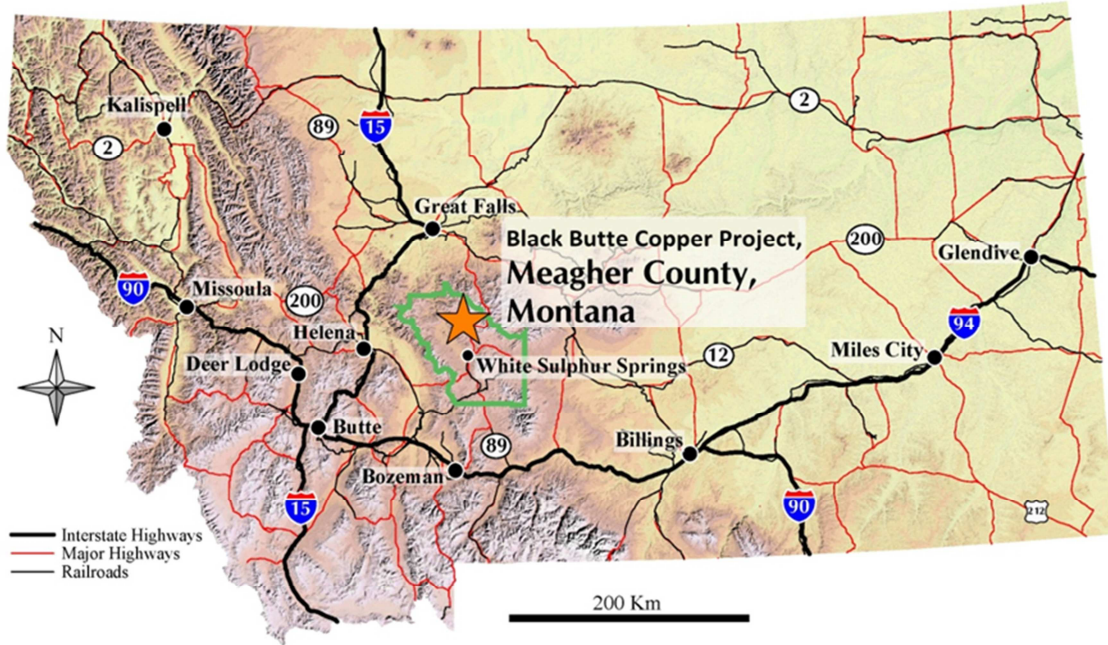

Figure 1
Black Butte Copper Project Location Map
Meagher County, MT, USA

Figure 2
Black Butte Copper Project Proposed Mine Site Surface Layout
Meagher County, MT, USA

Figure 3
Black Butte Copper Project Underground 3-D Mine Plan
Meagher County, MT, USA