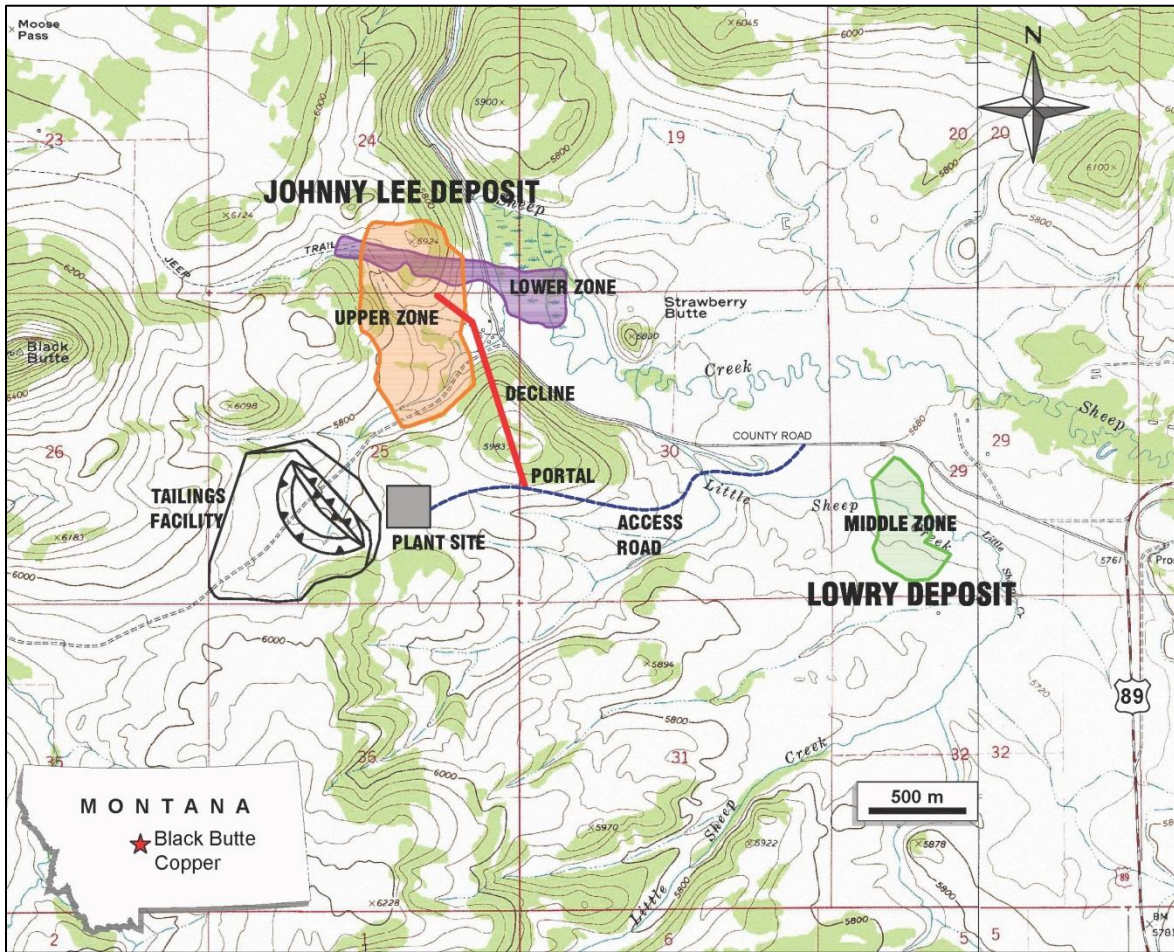

**Figure 1**  
**Black Butte Copper Project Location Map**  
**Meagher County, MT, USA**

**Figure 2**  
**Black Butte Copper Project Proposed Mine Site Surface Layout**  
**Meagher County, MT, USA**

**Figure 3**  
**Black Butte Copper Project Underground 3-D Mine Plan**  
**Meagher County, MT, USA**