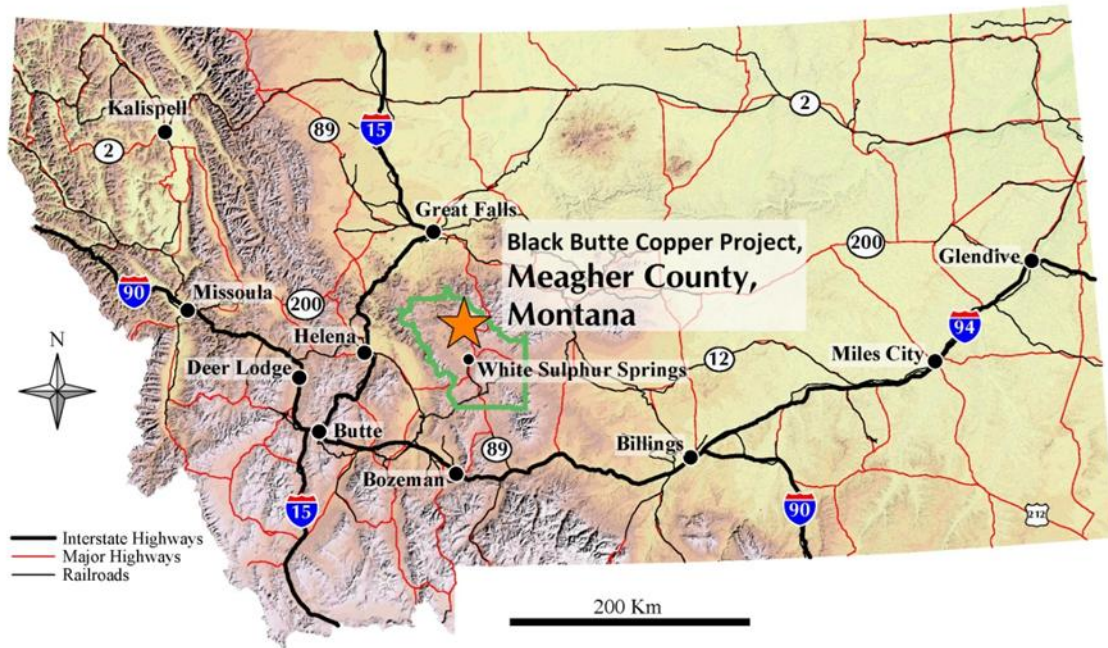

**Figure 1**  
**Black Butte Copper Project Location Map**  
**Meagher County, MT, USA**

**Figure 2**  
**Black Butte Copper Project Proposed Mine Site Surface Layout**  
**Meagher County, MT, USA**

**Figure 3**  
**Black Butte Copper Project Underground 3-D Mine Plan**  
**Meagher County, MT, USA**