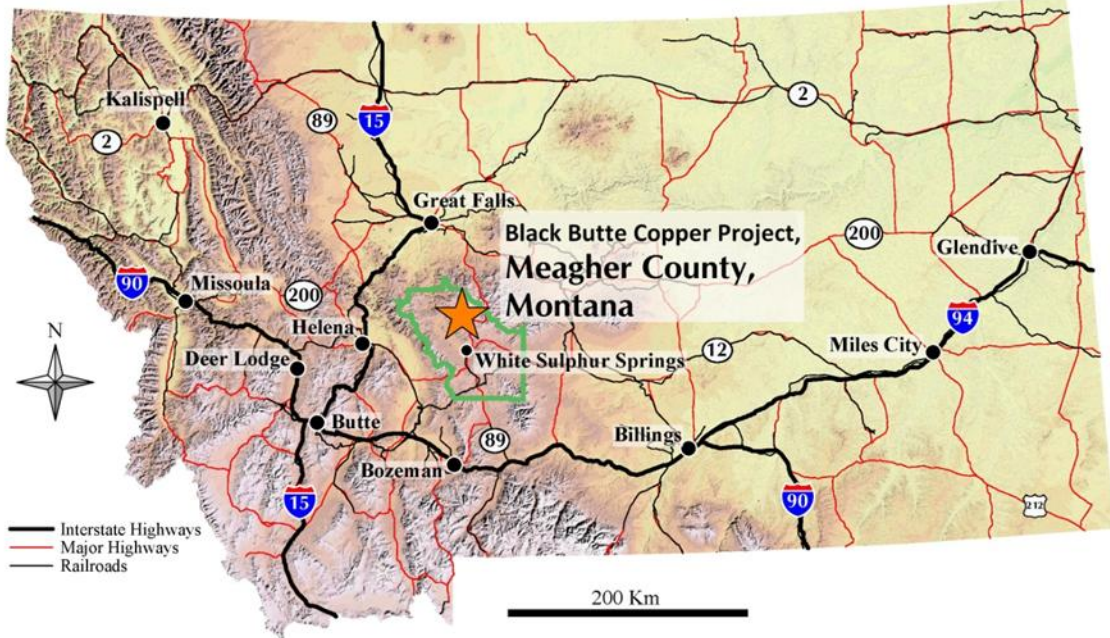

Image 1

Black Butte Copper Project Location Map

Meagher County, MT, USA

Image 2

Black Butte Copper Project Proposed Mine Site Surface Layout

Meagher County, MT, USA

Figure 3

Black Butte Copper Project Underground 3-D Mine Plan

Meagher County, MT, USA