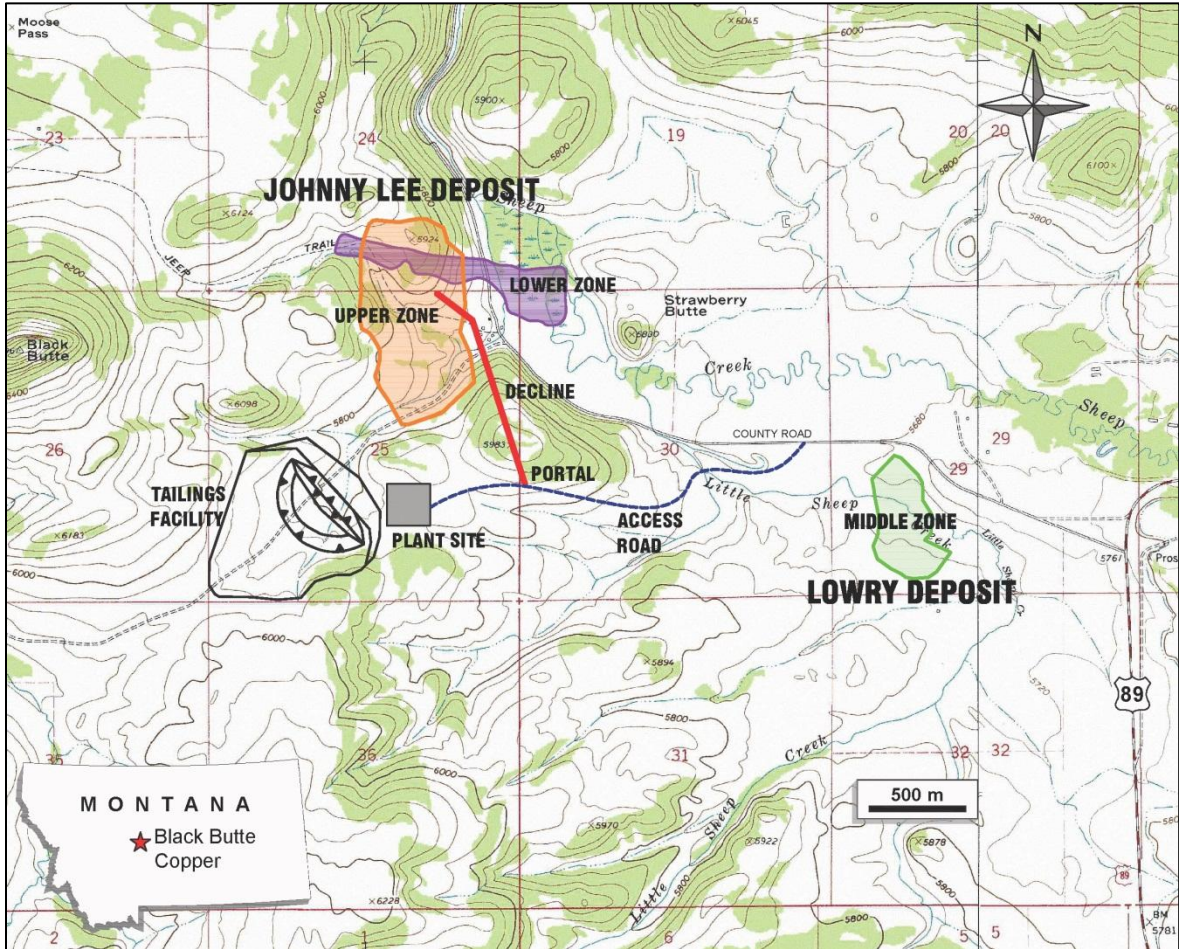

Image 1

Black Butte Copper Project Location Map

Meagher County, MT, USA

Image 2

Black Butte Copper Project Proposed Mine Site Surface Layout

Meagher County, MT, USA

Figure 3

Black Butte Copper Project Underground 3-D Mine Plan

Meagher County, MT, USA