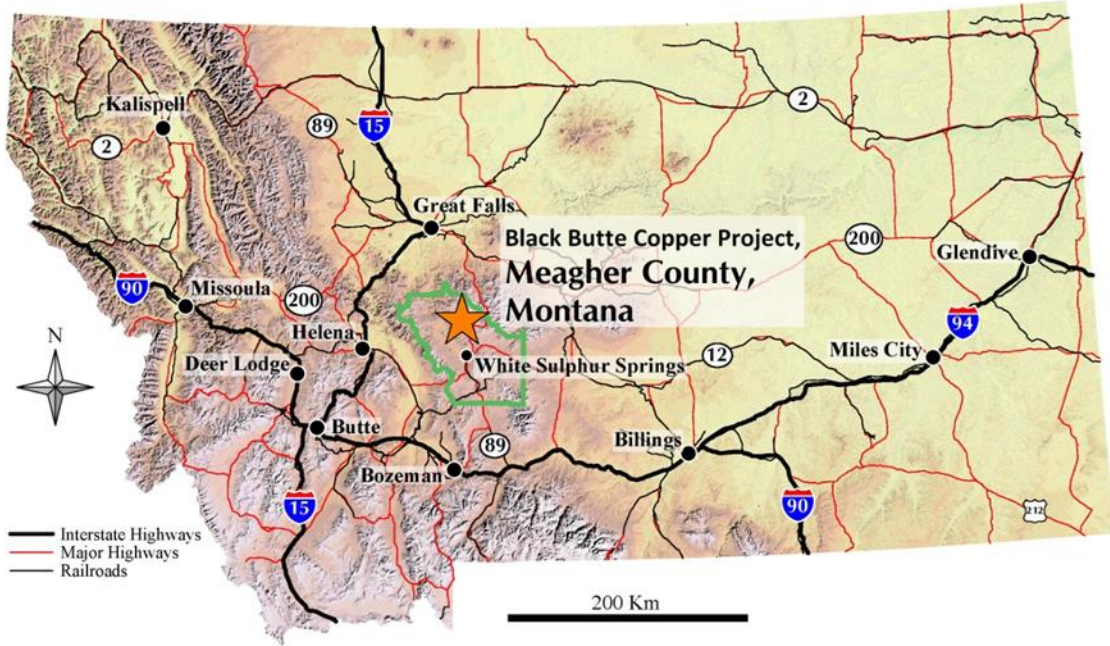

Image 1

Black Butte Copper Project Location Map

Meagher County, MT, USA

Image 2

Black Butte Copper Project Proposed Mine Site Surface Layout

Meagher County, MT, USA

Figure 3

Black Butte Copper Project Underground 3-D Mine Plan

Meagher County, MT, USA

**TINTINA**RESOURCES

The Johnny Lee Deposit at Black Butte Copper  
Underground 3D Mine Plan - July, 2012