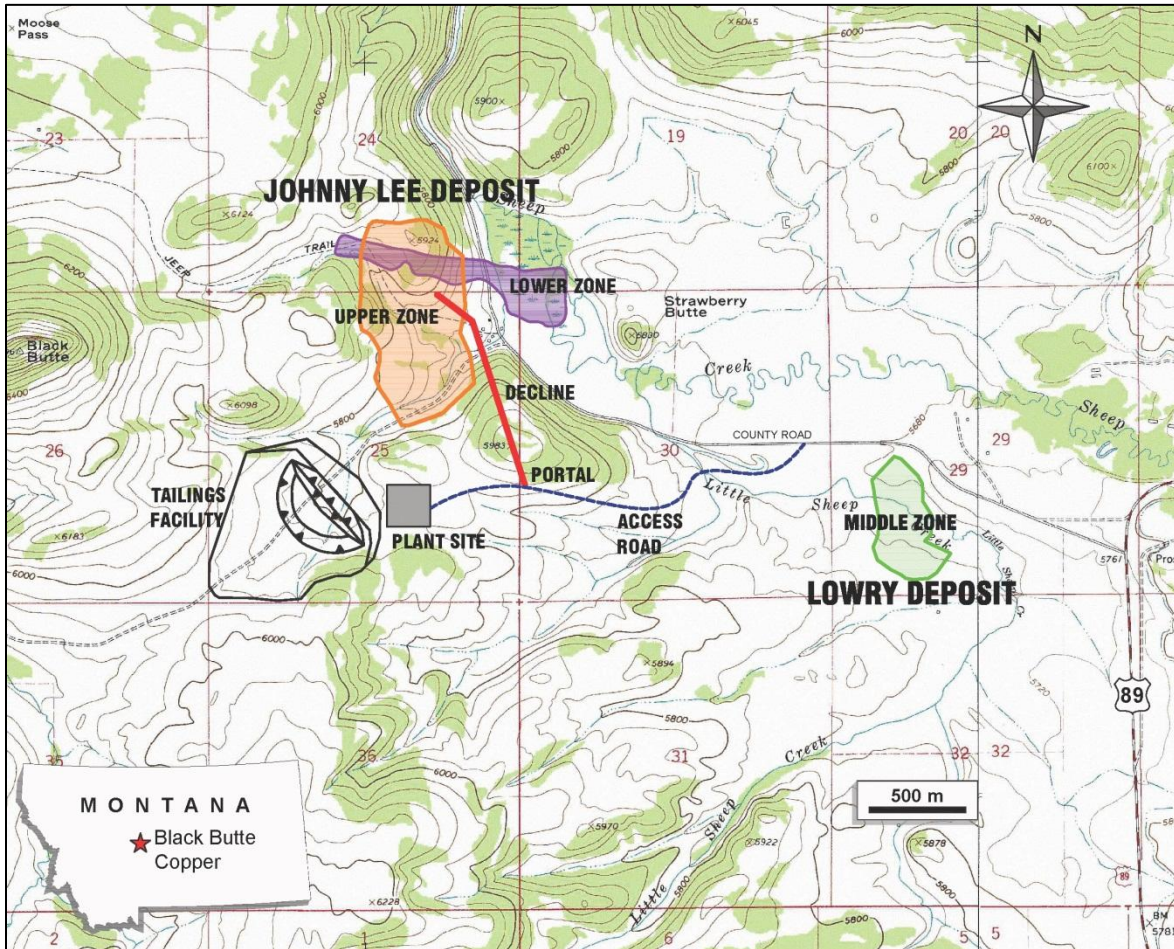

Image 1

Black Butte Copper Project Location Map

Meagher County, MT, USA

Image 2

Black Butte Copper Project Proposed Mine Site Surface Layout

Meagher County, MT, USA

Figure 3

Black Butte Copper Project Underground 3-D Mine Plan

Meagher County, MT, USA

**TINTINA**RESOURCES

The Johnny Lee Deposit at Black Butte Copper  
Underground 3D Mine Plan - July, 2012