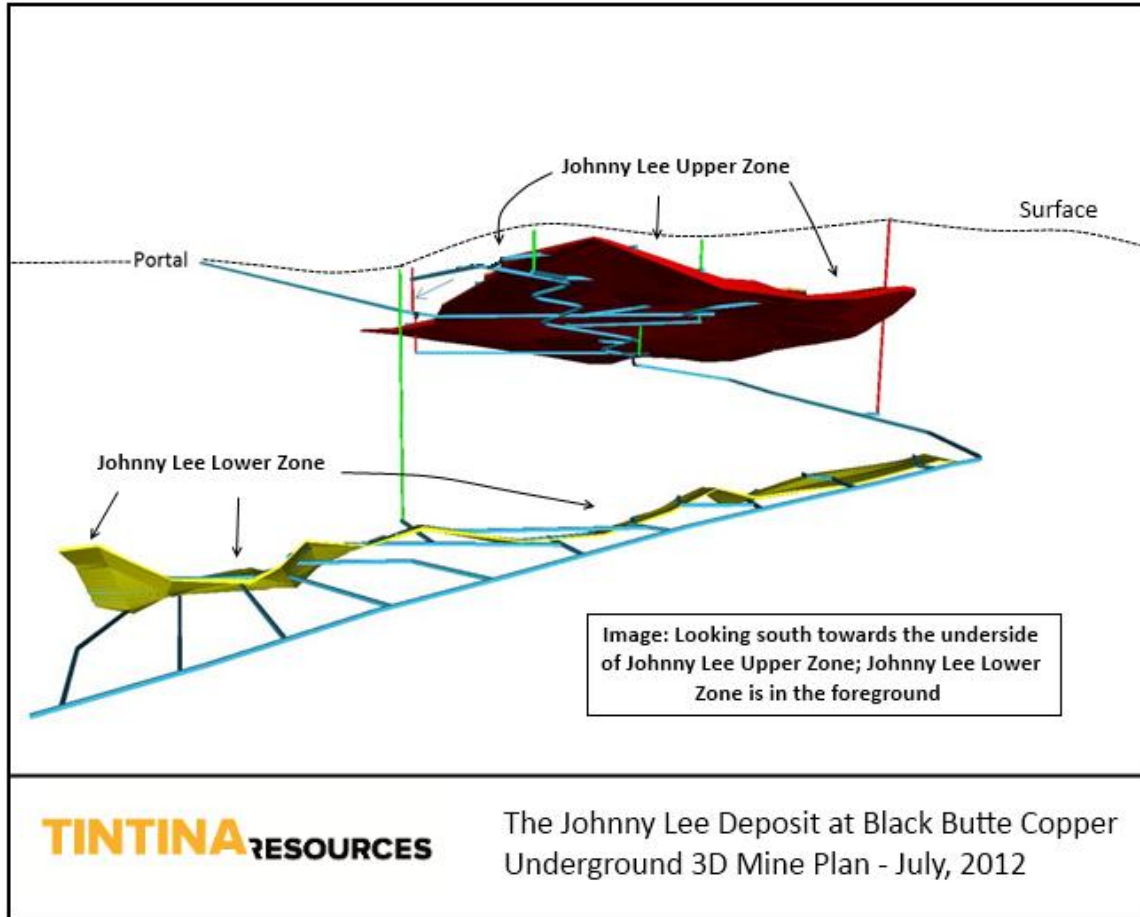

Image 1

Black Butte Copper Project Location Map

Meagher County, MT, USA

Image 2

Black Butte Copper Project Proposed Mine Site Surface Layout

Meagher County, MT, USA

Figure 3

Black Butte Copper Project Underground 3-D Mine Plan

Meagher County, MT, USA

**TINTINA**RESOURCES

The Johnny Lee Deposit at Black Butte Copper  
Underground 3D Mine Plan - July, 2012