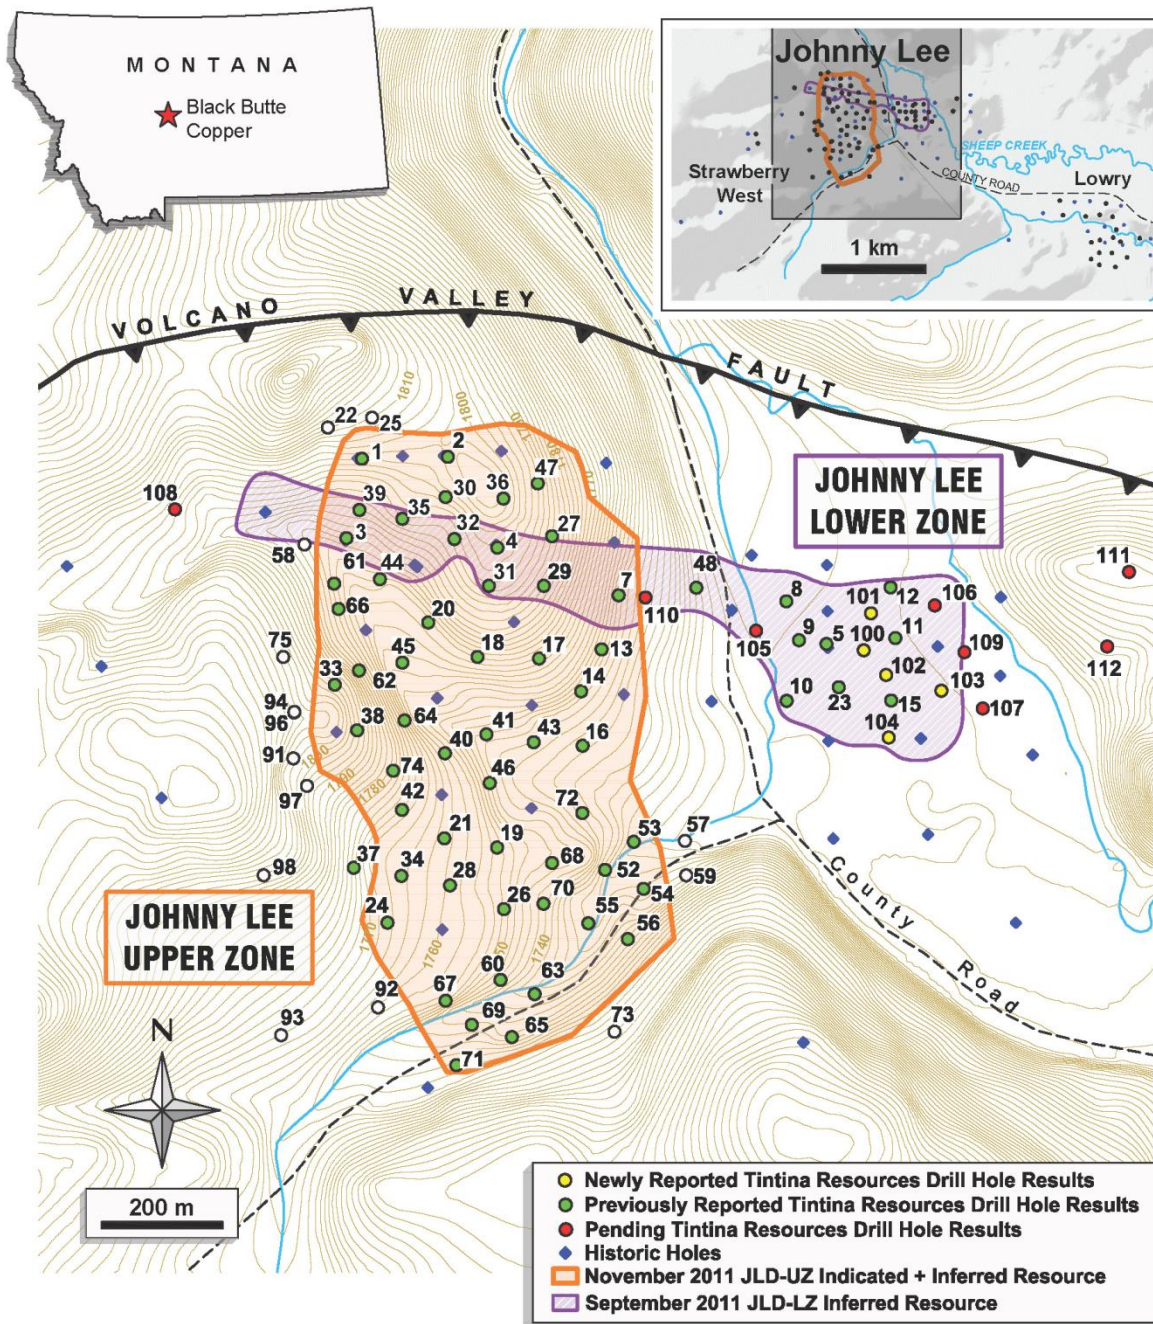

**Figure 1**  
**Black Butte Copper Project**  
**Meagher County, MT, USA**

**Figure 2**  
**Johnny Lee Deposit Plan Map,**  
**Black Butte Copper Project, MT, USA**

**Figure 3**  
**Lowry Deposit Plan Map,**  
**Black Butte Copper Project, MT, USA**

**Figure 4**  
**Strawberry West Plan Map,**  
**Black Butte Copper Project, MT, USA**

**Figure 5**  
**Black Butte Copper Plan Map,**  
**Black Butte Copper Project, MT, USA**