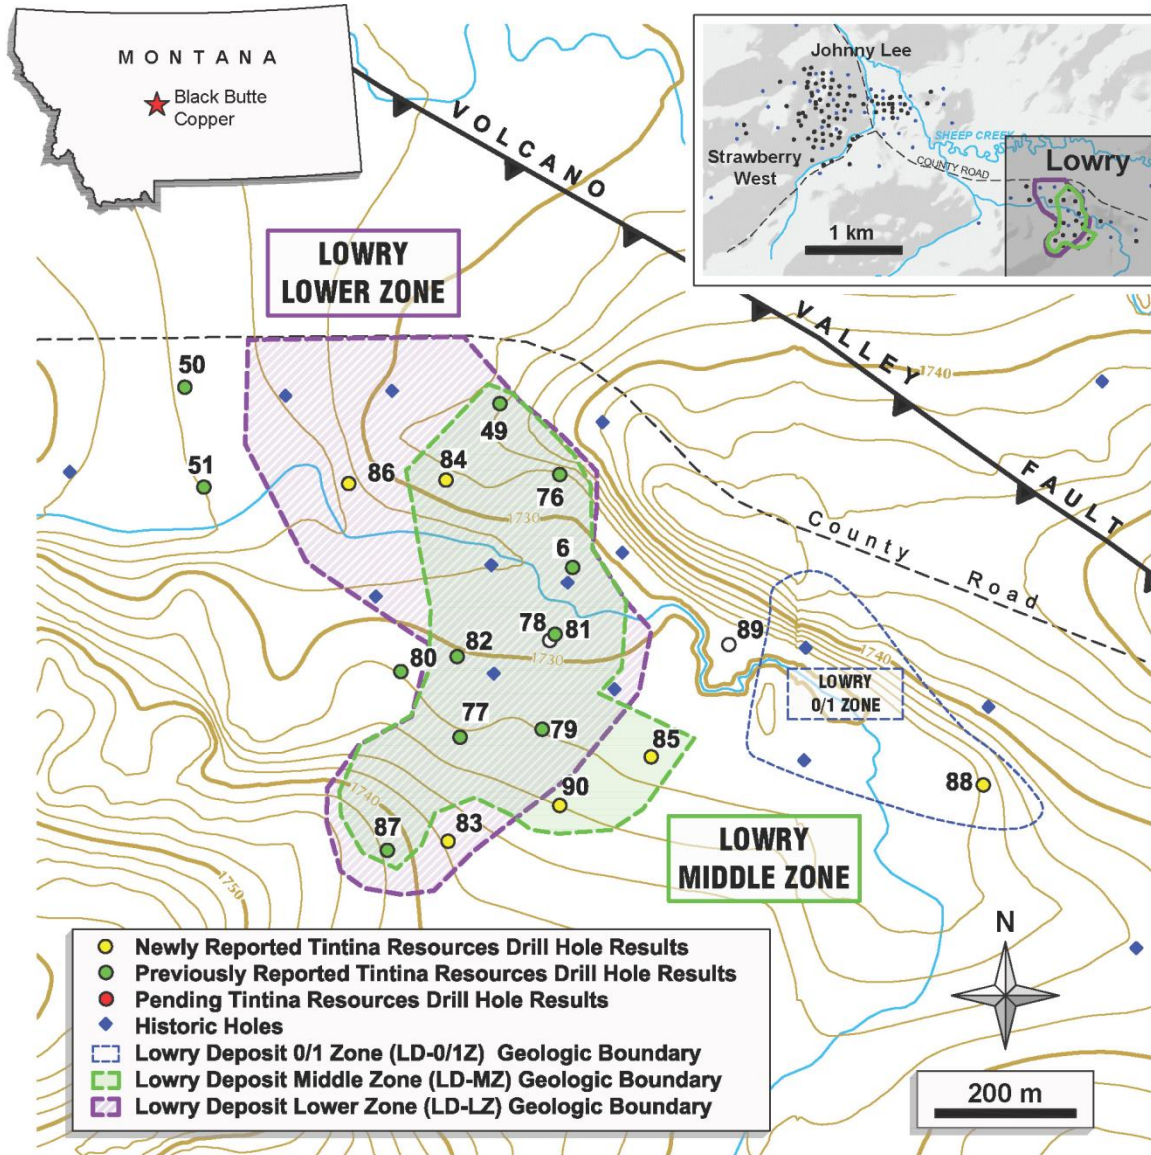

**Figure 1**  
**Black Butte Copper Project**  
**Meagher County, MT, USA**

**Figure 2**  
**Johnny Lee Deposit Plan Map,**  
**Black Butte Copper Project, MT, USA**

**Figure 3**  
**Lowry Deposit Plan Map,**  
**Black Butte Copper Project, MT, USA**

**Figure 4**  
**Strawberry West Plan Map,**  
**Black Butte Copper Project, MT, USA**

**Figure 5**  
**Black Butte Copper Plan Map,**  
**Black Butte Copper Project, MT, USA**