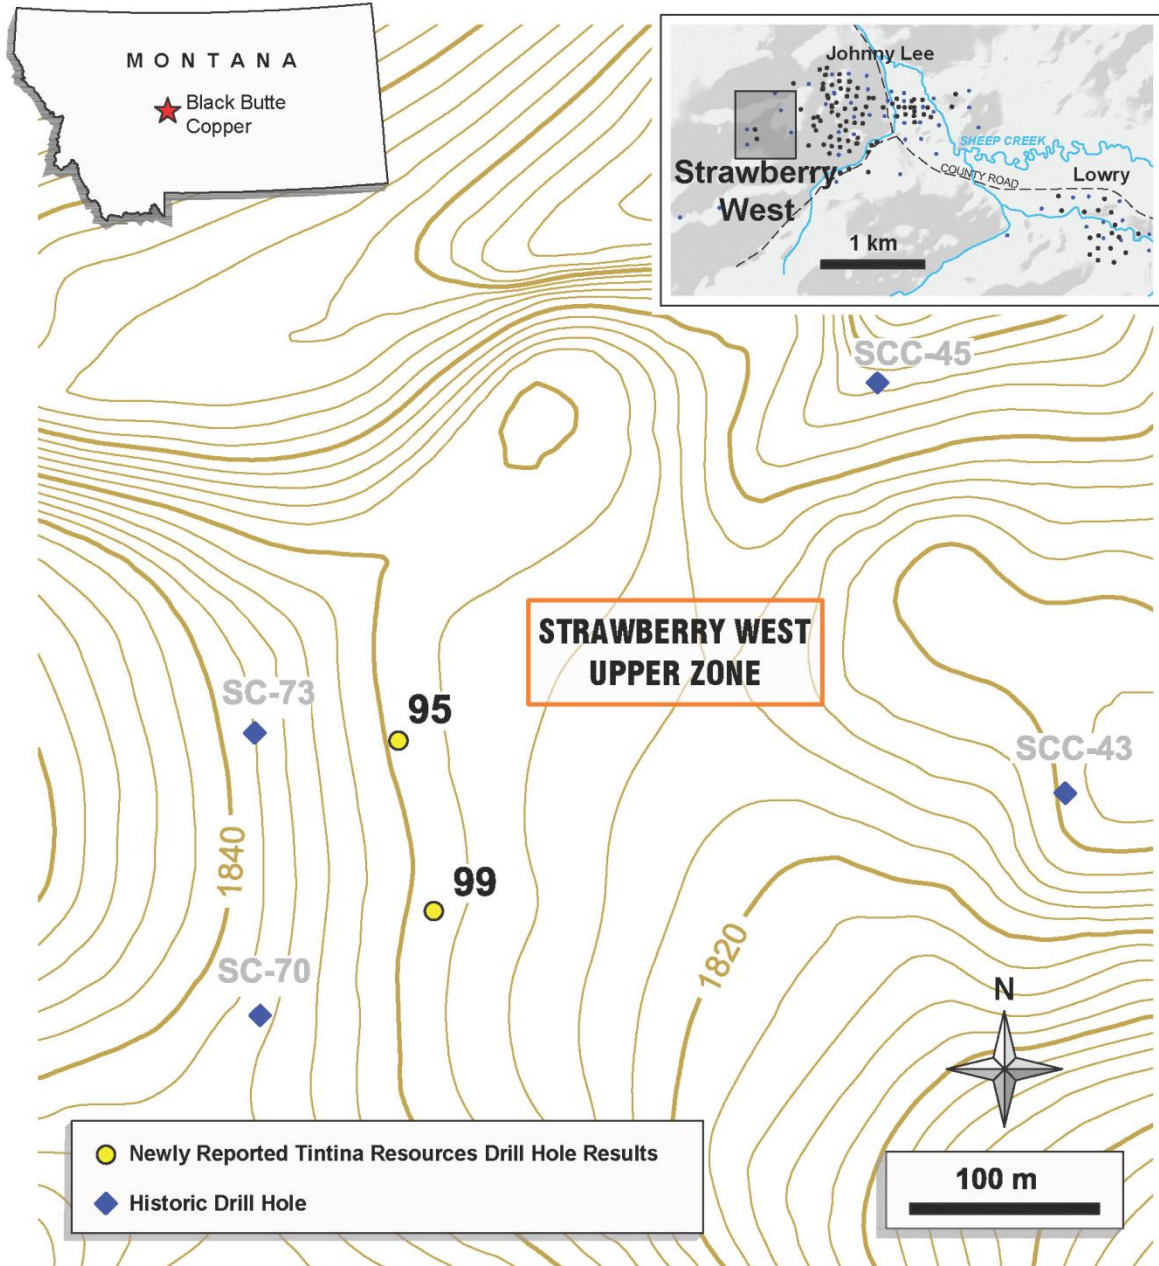

**Figure 1**  
**Black Butte Copper Project**  
**Meagher County, MT, USA**

**Figure 2**  
**Johnny Lee Deposit Plan Map,**  
**Black Butte Copper Project, MT, USA**

**Figure 3**  
**Lowry Deposit Plan Map,**  
**Black Butte Copper Project, MT, USA**

**Figure 4**  
**Strawberry West Plan Map,**  
**Black Butte Copper Project, MT, USA**

**Figure 5**  
**Black Butte Copper Plan Map,**  
**Black Butte Copper Project, MT, USA**