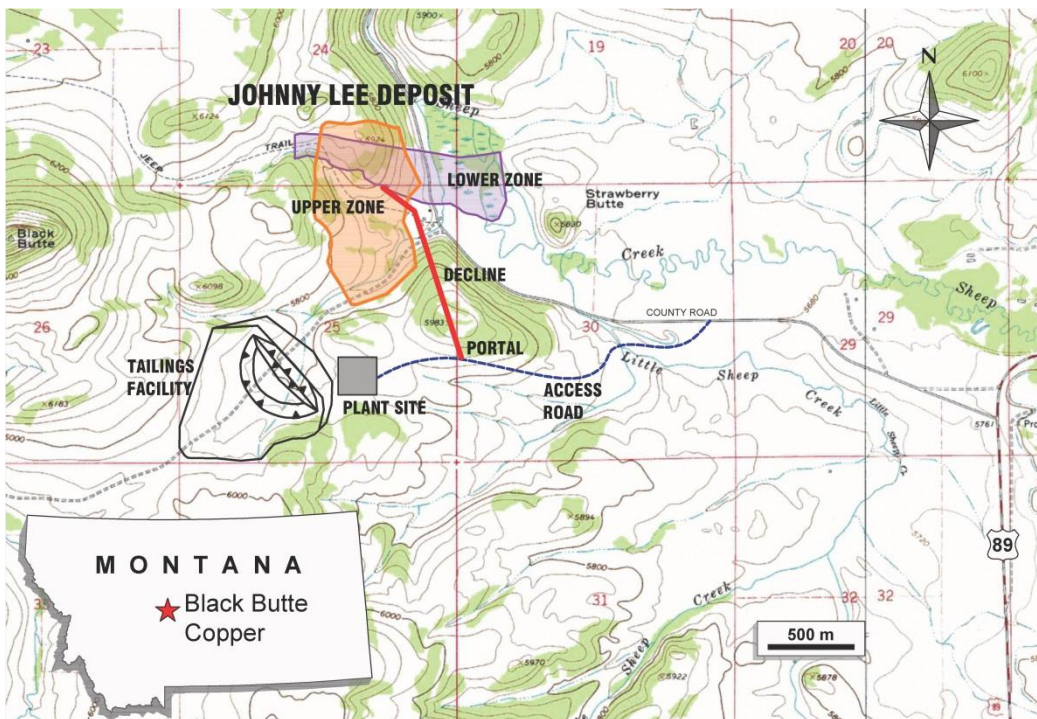

Figure 1: Black Butte Copper Project Proposed Mine Site Surface Layout, Meagher County, MT, USA

Figure 2: Black Butte Copper Project Underground 3D Mine Plan, Meagher County, MT, USA