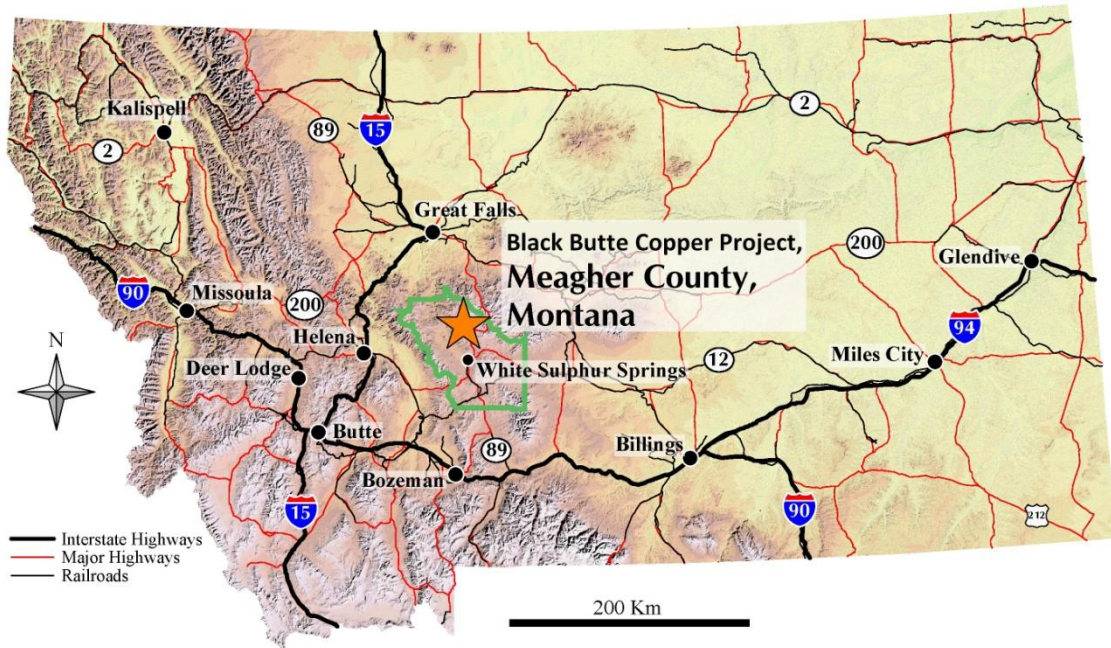

**Figure 1**  
**Black Butte Copper Project Location Map**  
**Meagher County, MT, USA**

**Figure 2**  
**Black Butte Copper Project Plan Map**  
**Meagher County, MT, USA**