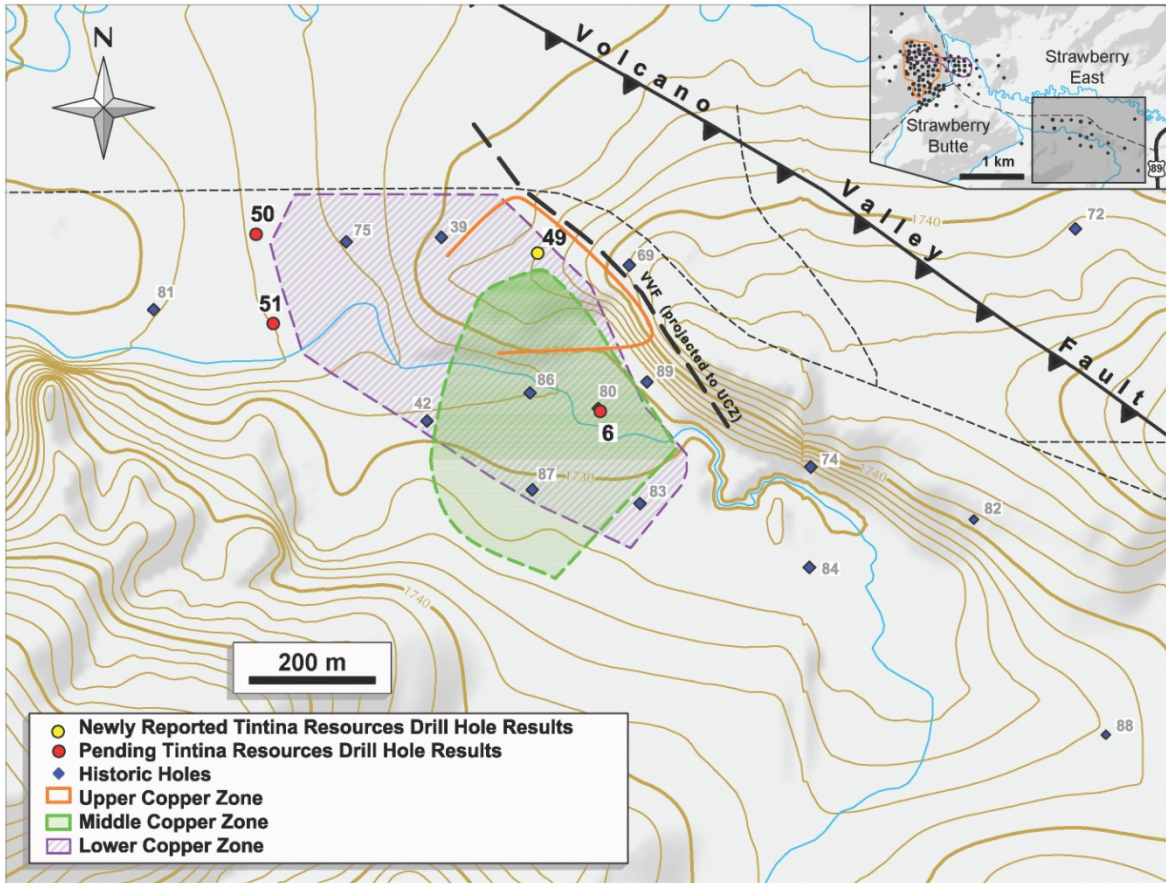

Image 1
Sheep Creek Project Location Map
Sheep Creek, MT, USA

Image 2
Strawberry East Plan Map
Sheep Creek, MT

Image 3
 Strawberry Butte Plan Map
 Sheep Creek, MT