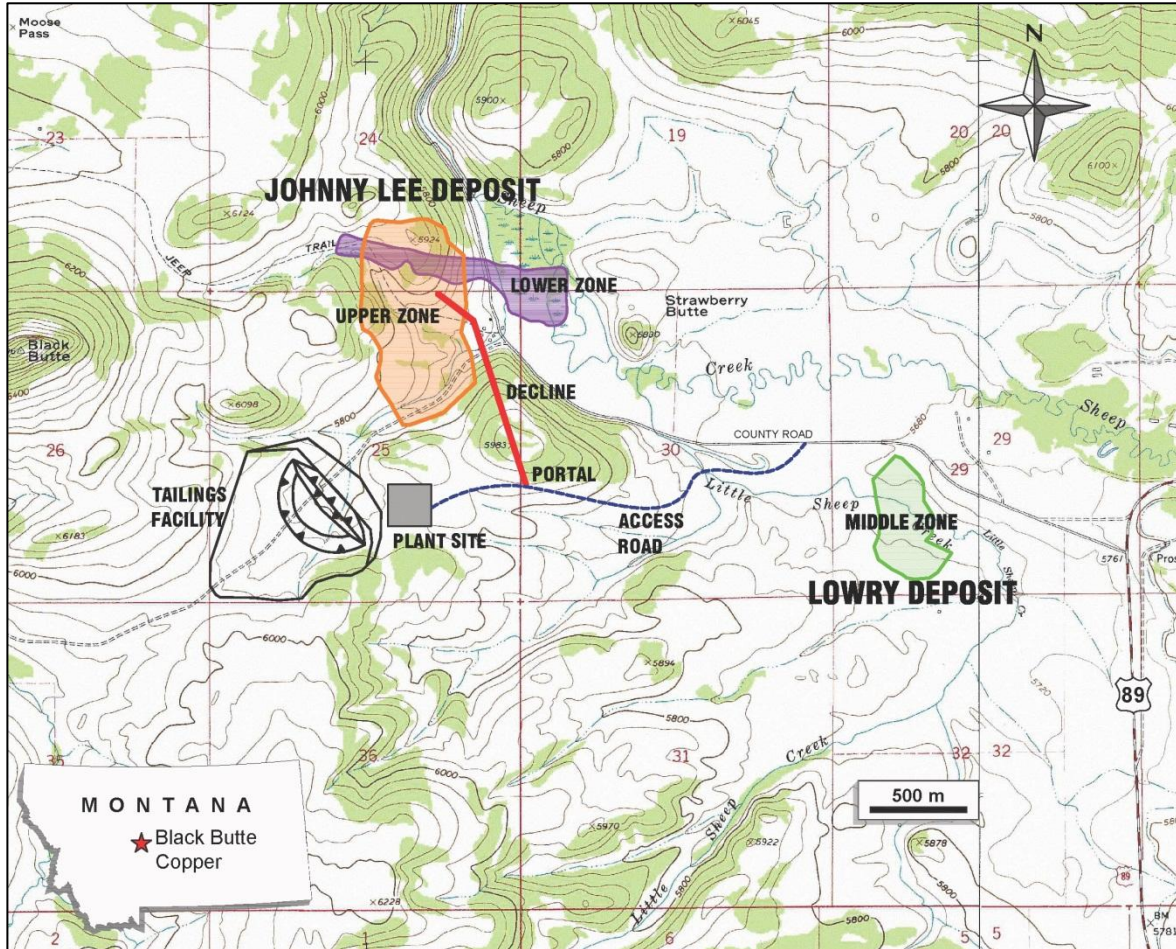

**Image 1**  
**Black Butte Copper Project Location Map**  
**Meagher County, MT, USA**

Image 2  
Black Butte Copper Project Proposed Mine Site Surface Layout  
Meagher County, MT, USA

Image 3  
Black Butte Copper Project Underground 3D Mine Plan  
Meagher County, MT, USA