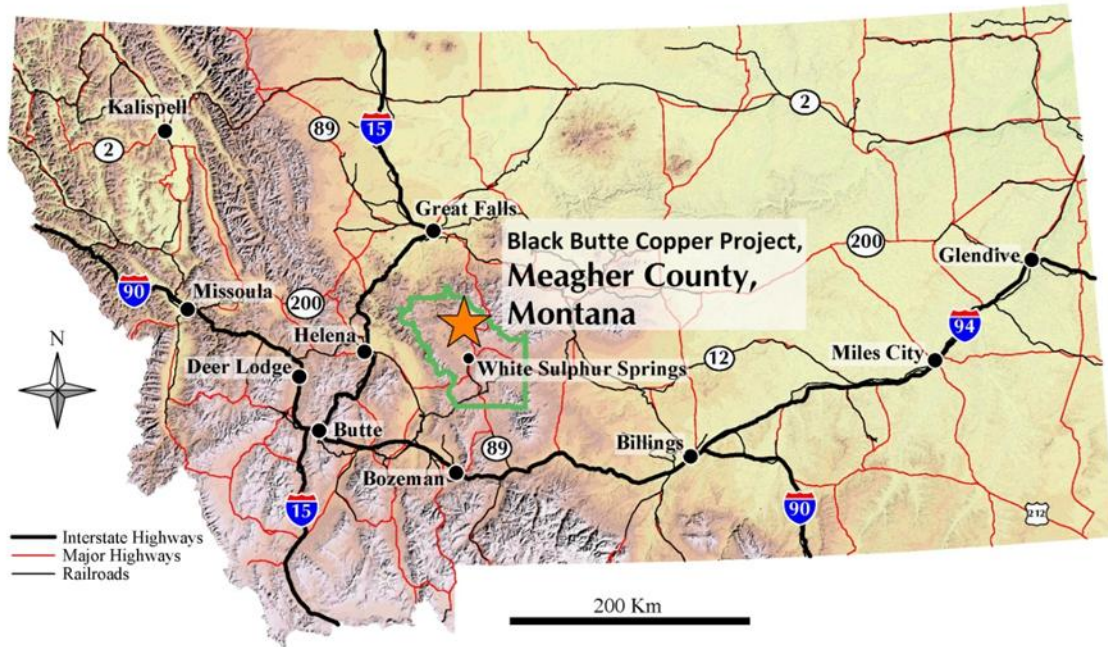

**Image 1**  
**Black Butte Copper Project Location Map**  
**Meagher County, MT, USA**

Image 2  
Black Butte Copper Project Proposed Mine Site Surface Layout  
Meagher County, MT, USA

Image 3  
Black Butte Copper Project Underground 3D Mine Plan  
Meagher County, MT, USA