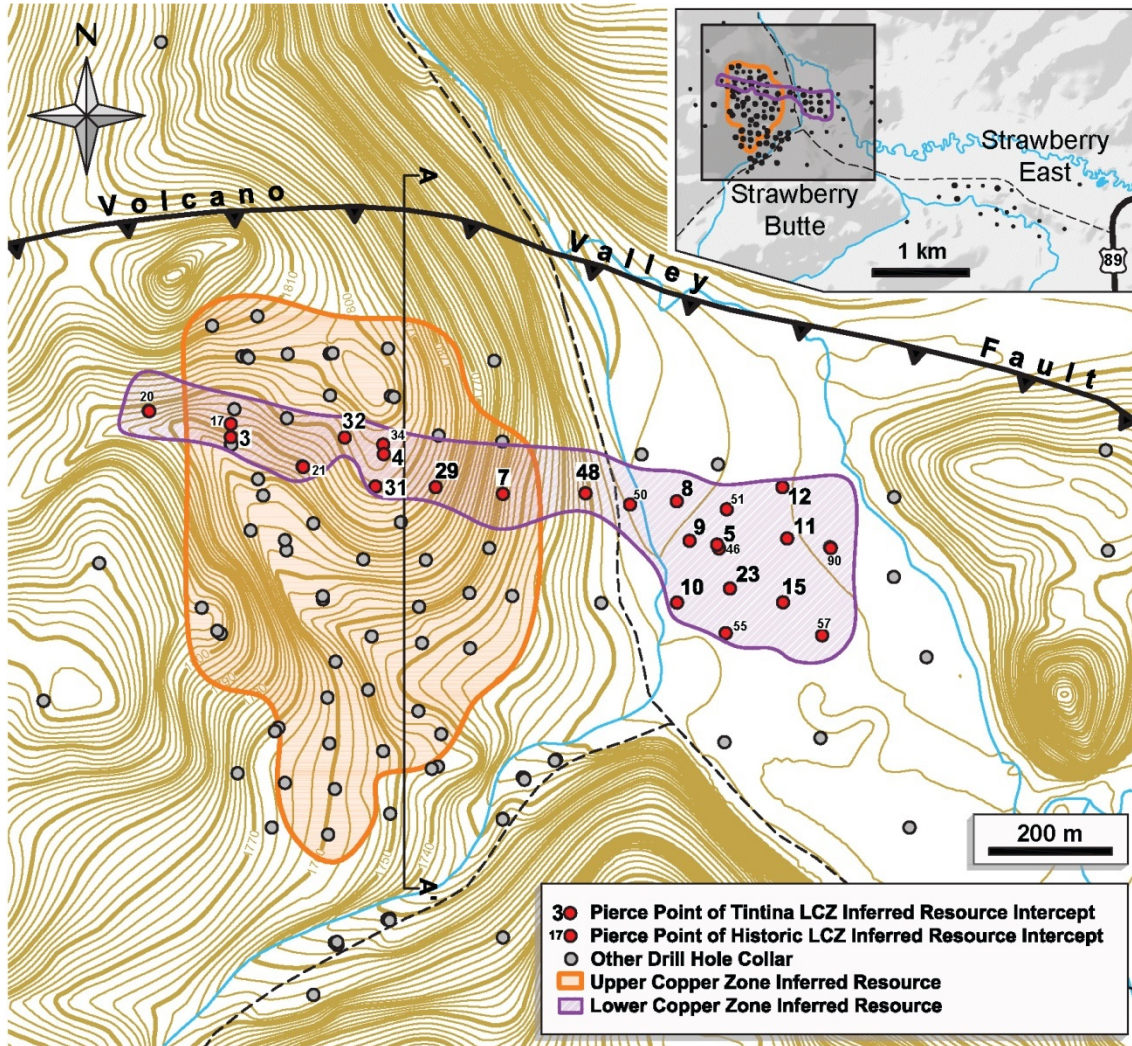

Figure 1

2011 and historic drill hole plan

Sheep Creek, Montana

Figure 2

N-S cross section through Upper and Lower Copper Zone Inferred Resource

Sheep Creek, Montana

Figure 3

Plan map of copper-cobalt-silver zones currently identified

Sheep Creek, Montana