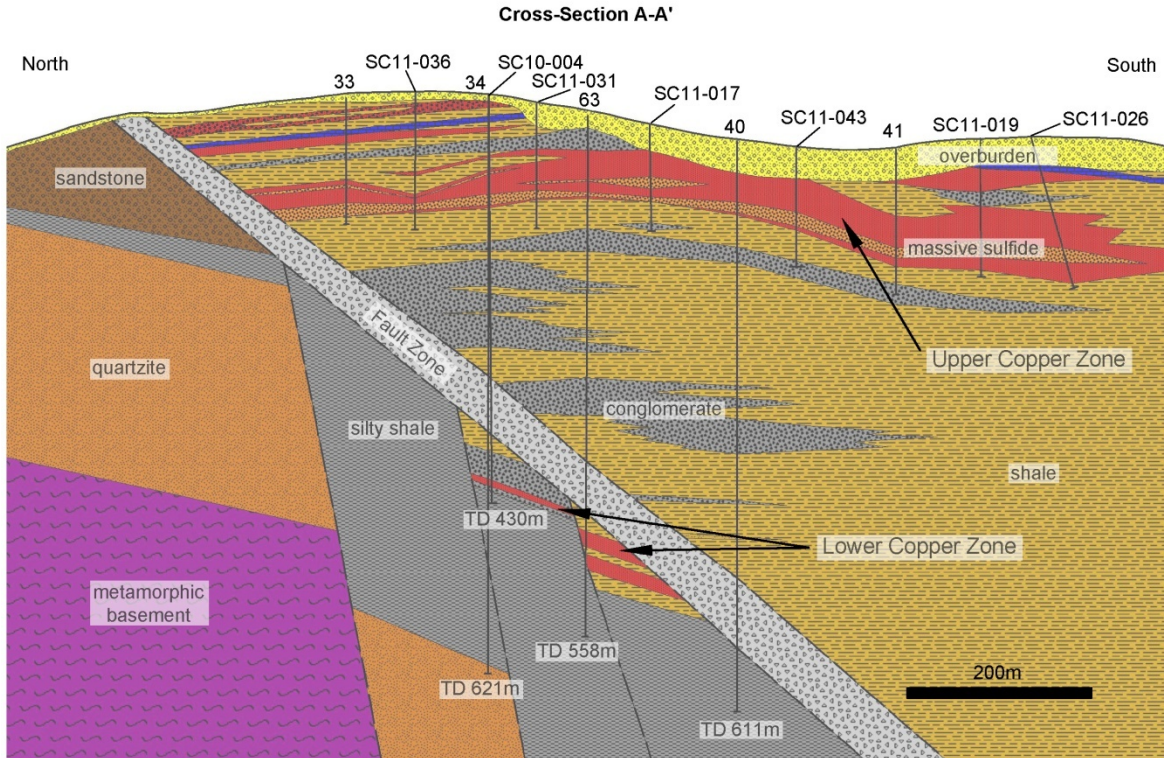

Figure 1

2011 and historic drill hole plan

Sheep Creek, Montana

Figure 2

N-S cross section through Upper and Lower Copper Zone Inferred Resource

Sheep Creek, Montana

Figure 3

Plan map of copper-cobalt-silver zones currently identified

Sheep Creek, Montana