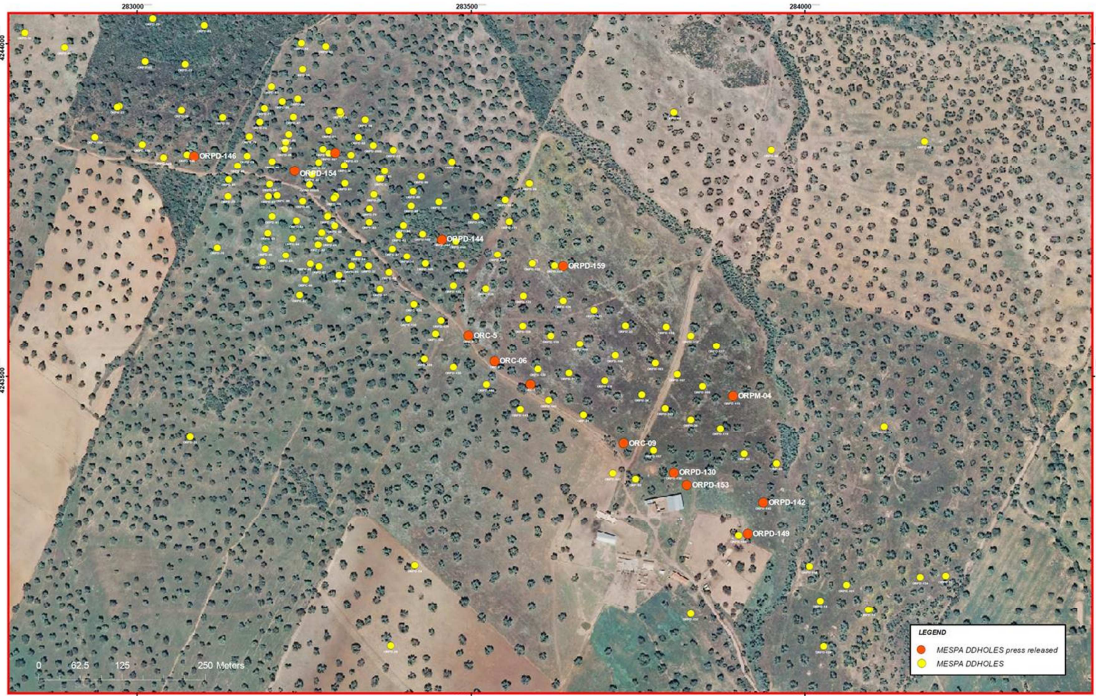

# Oropesa Map – Recent Drill Holes Reported in this Press Release are Shown in Red

<p><b>OROPESA PROJECT</b> Drillholes Location Date : 01-10-2012</p>	<p><b>MINAS DE ESTAÑO DE ESPAÑA</b></p>		<p>N Graphic Scale Projection UTM European Datum 1950 Zone 30</p>
---	---	---	---