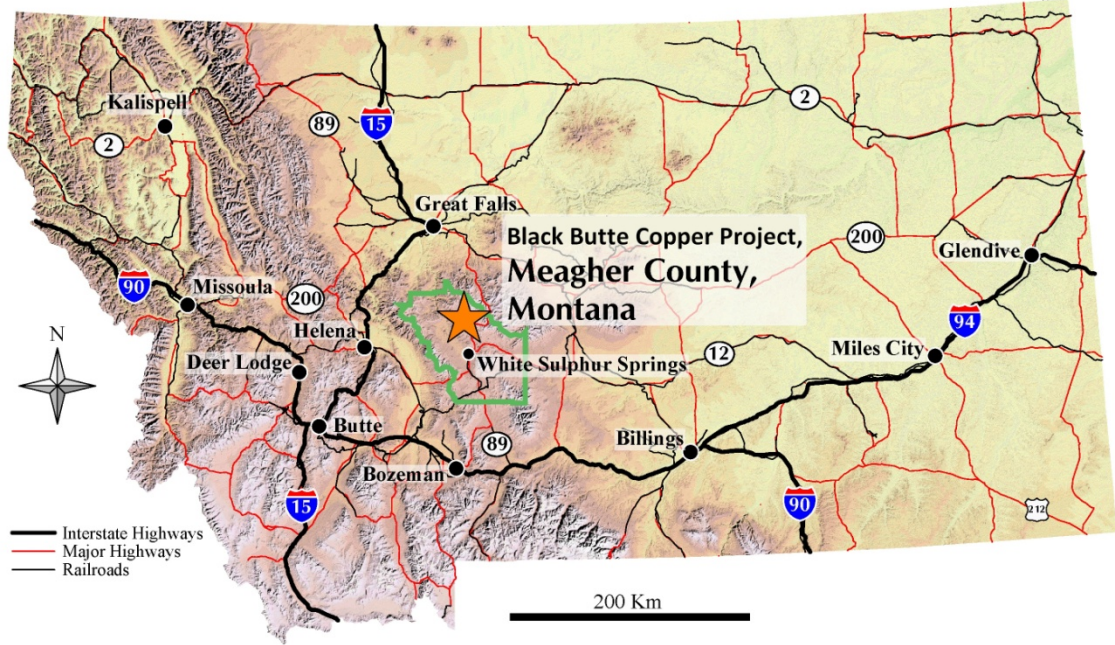

Figure 1
Black Butte Copper Project
Meagher County, MT, USA

Figure 2
Strawberry East Plan Map,
Black Butte Copper Project, MT, USA