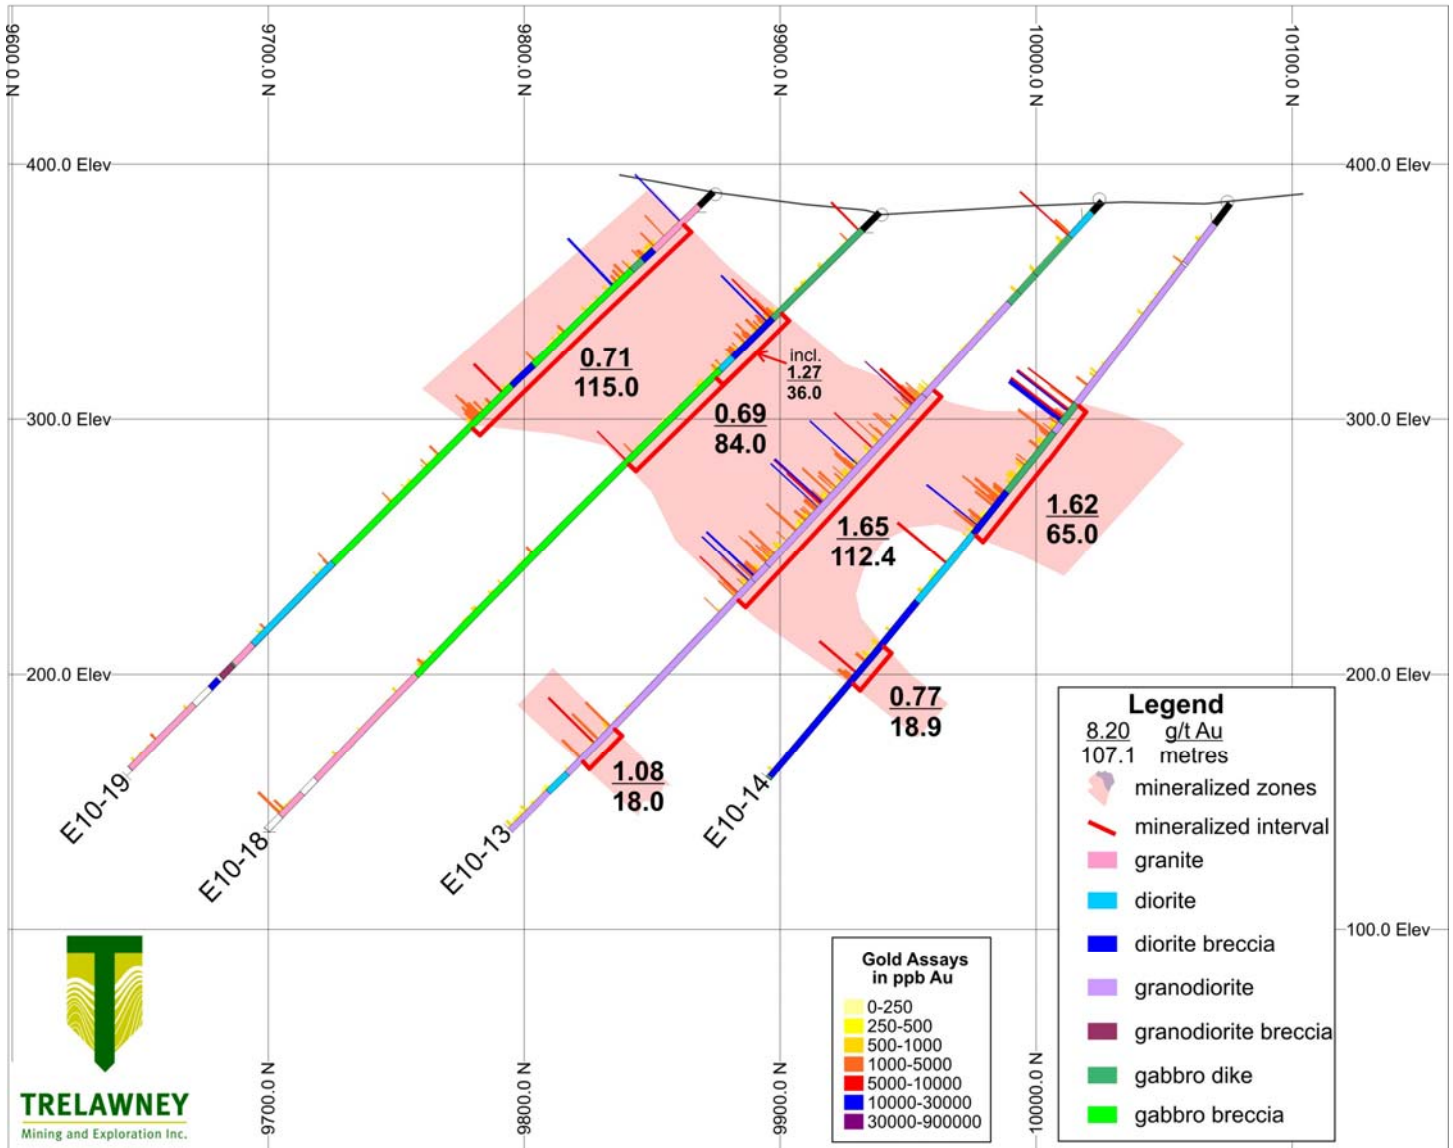

TRELAWNEY
Mining and Exploration Inc.

Cote Lake Deposit - Section Line 92+00 330° →

TRELAWNEY
Mining and Exploration Inc.