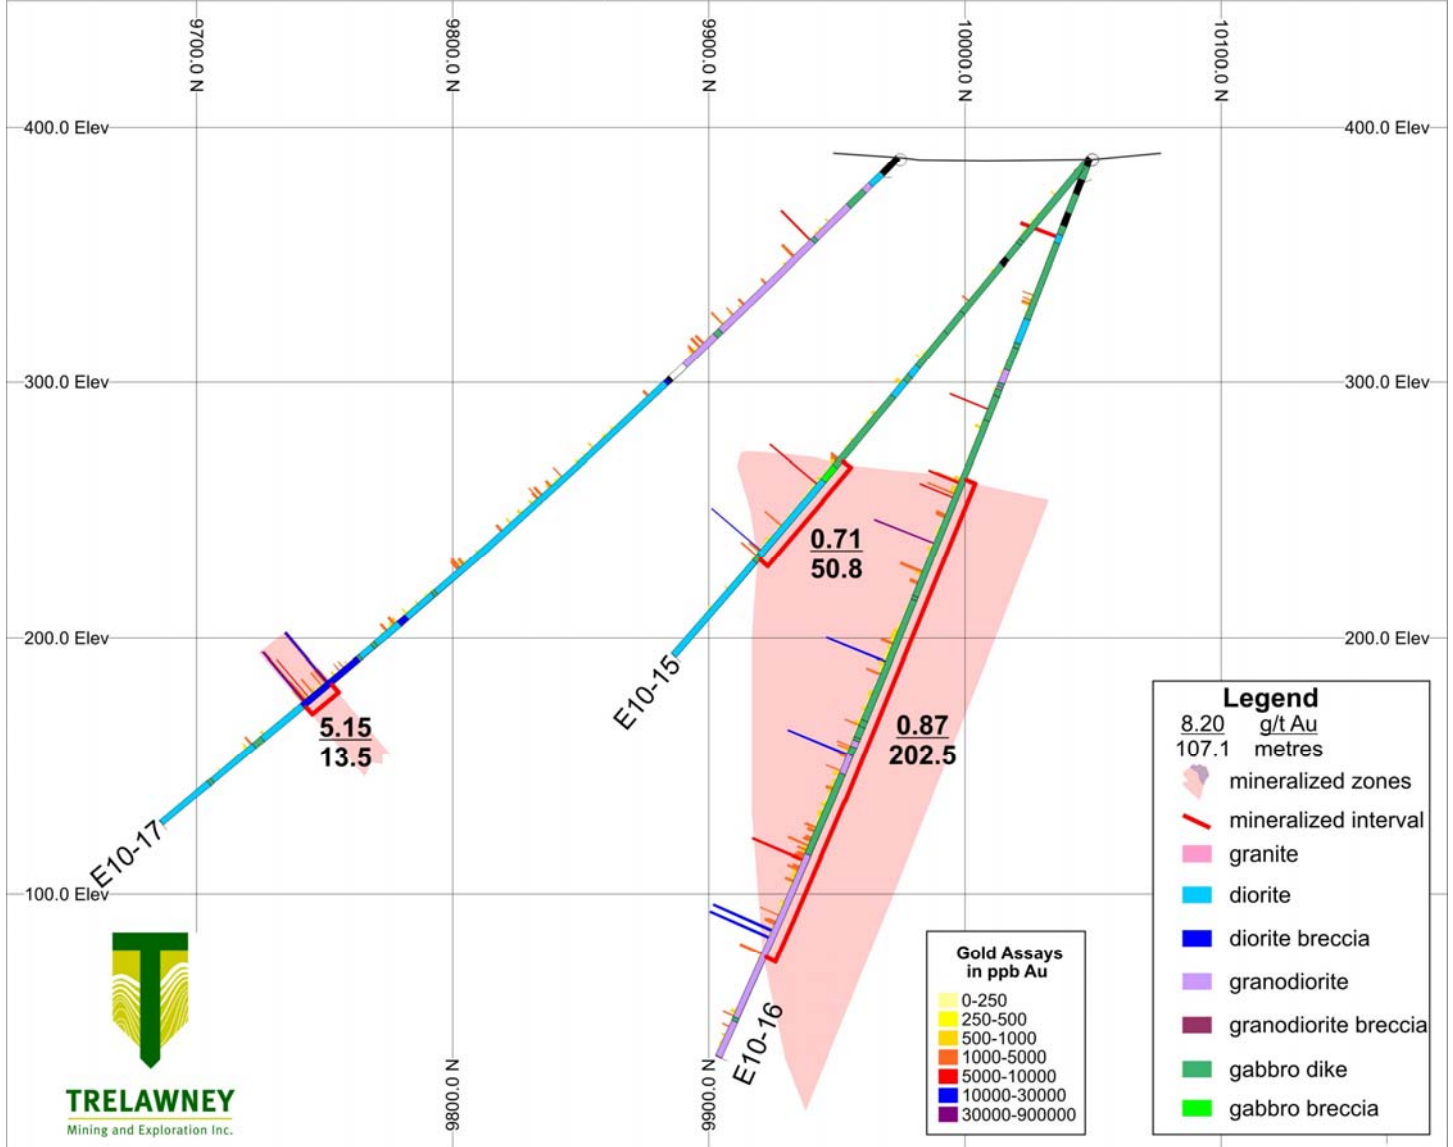

**TRELAWNEY**  
Mining and Exploration Inc.

Cote Lake Deposit - Section Line 95+00 330° →

**TRELAWNEY**  
Mining and Exploration Inc.