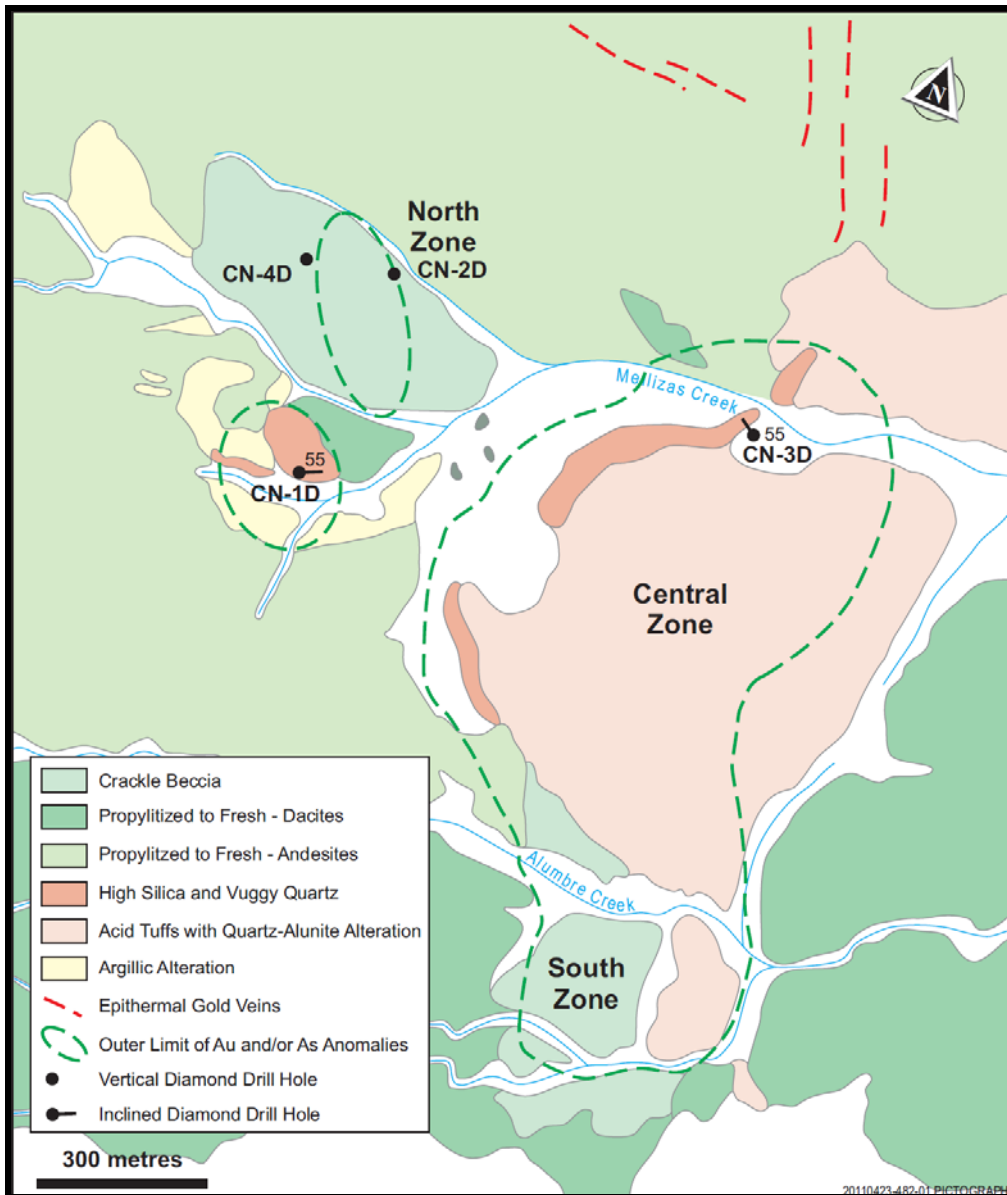

Figure 1: Project Location Plan Casposo Mine Castaño Nuevo Property and Don David JV Property

Figure 2: Don David JV Property with Alteration Zones on Satellite Image

Figure 3: Don David JV Geology and Targets