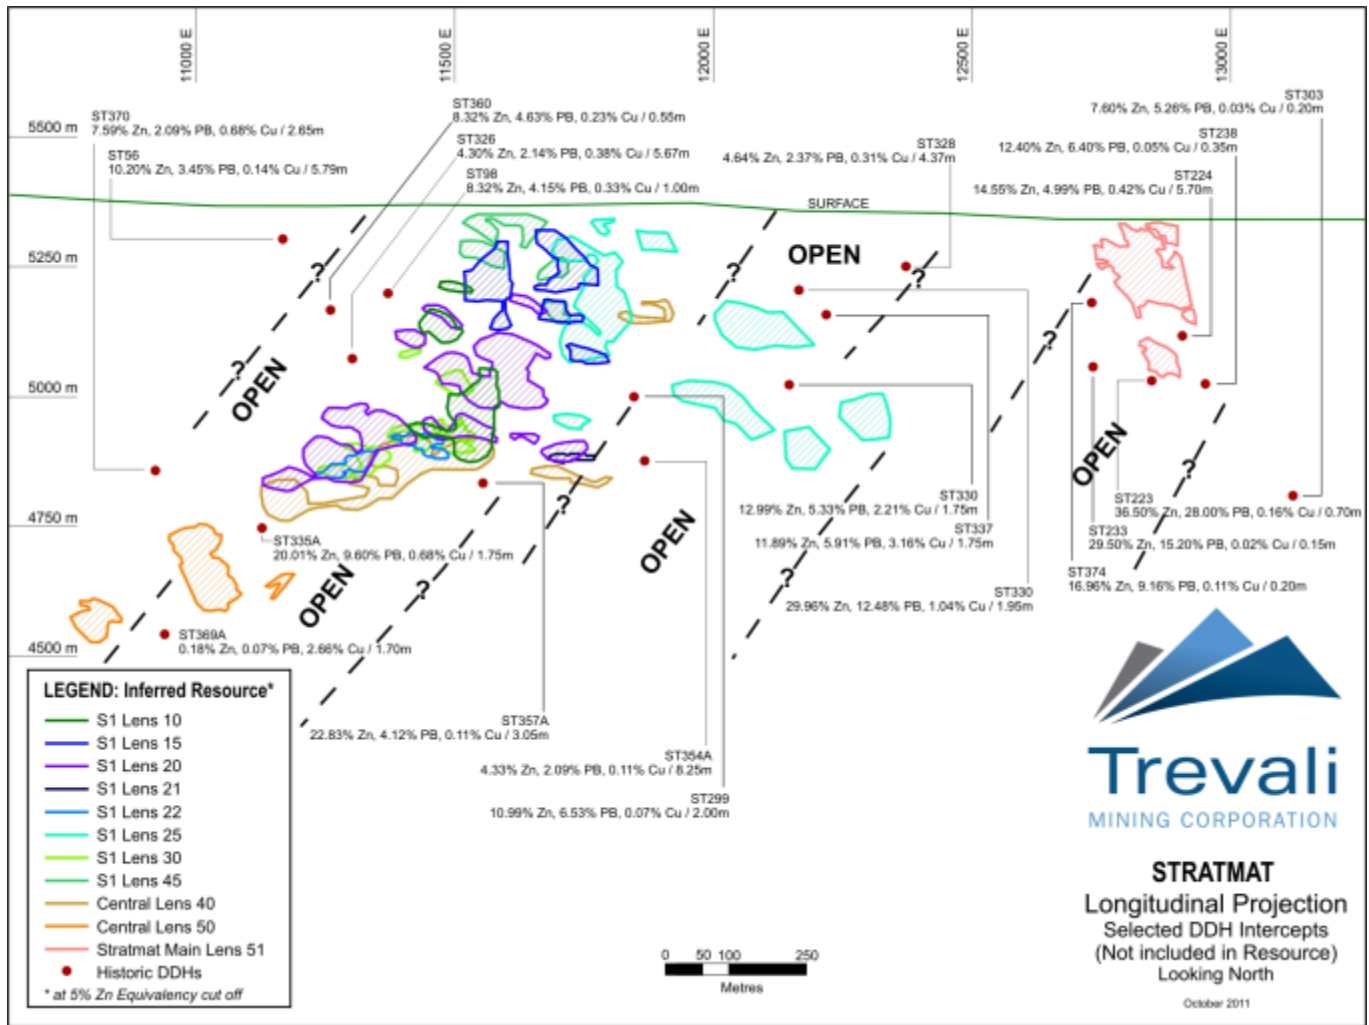

Figure 1: Stratmat deposit longitudinal projection with resource block drill intercepts

Figure 2: Stratmat deposit longitudinal projection with drill intercepts outside of resource blocks

Figure 3: Stratmat deposit and Halfmile Mine location map, northeastern New Brunswick