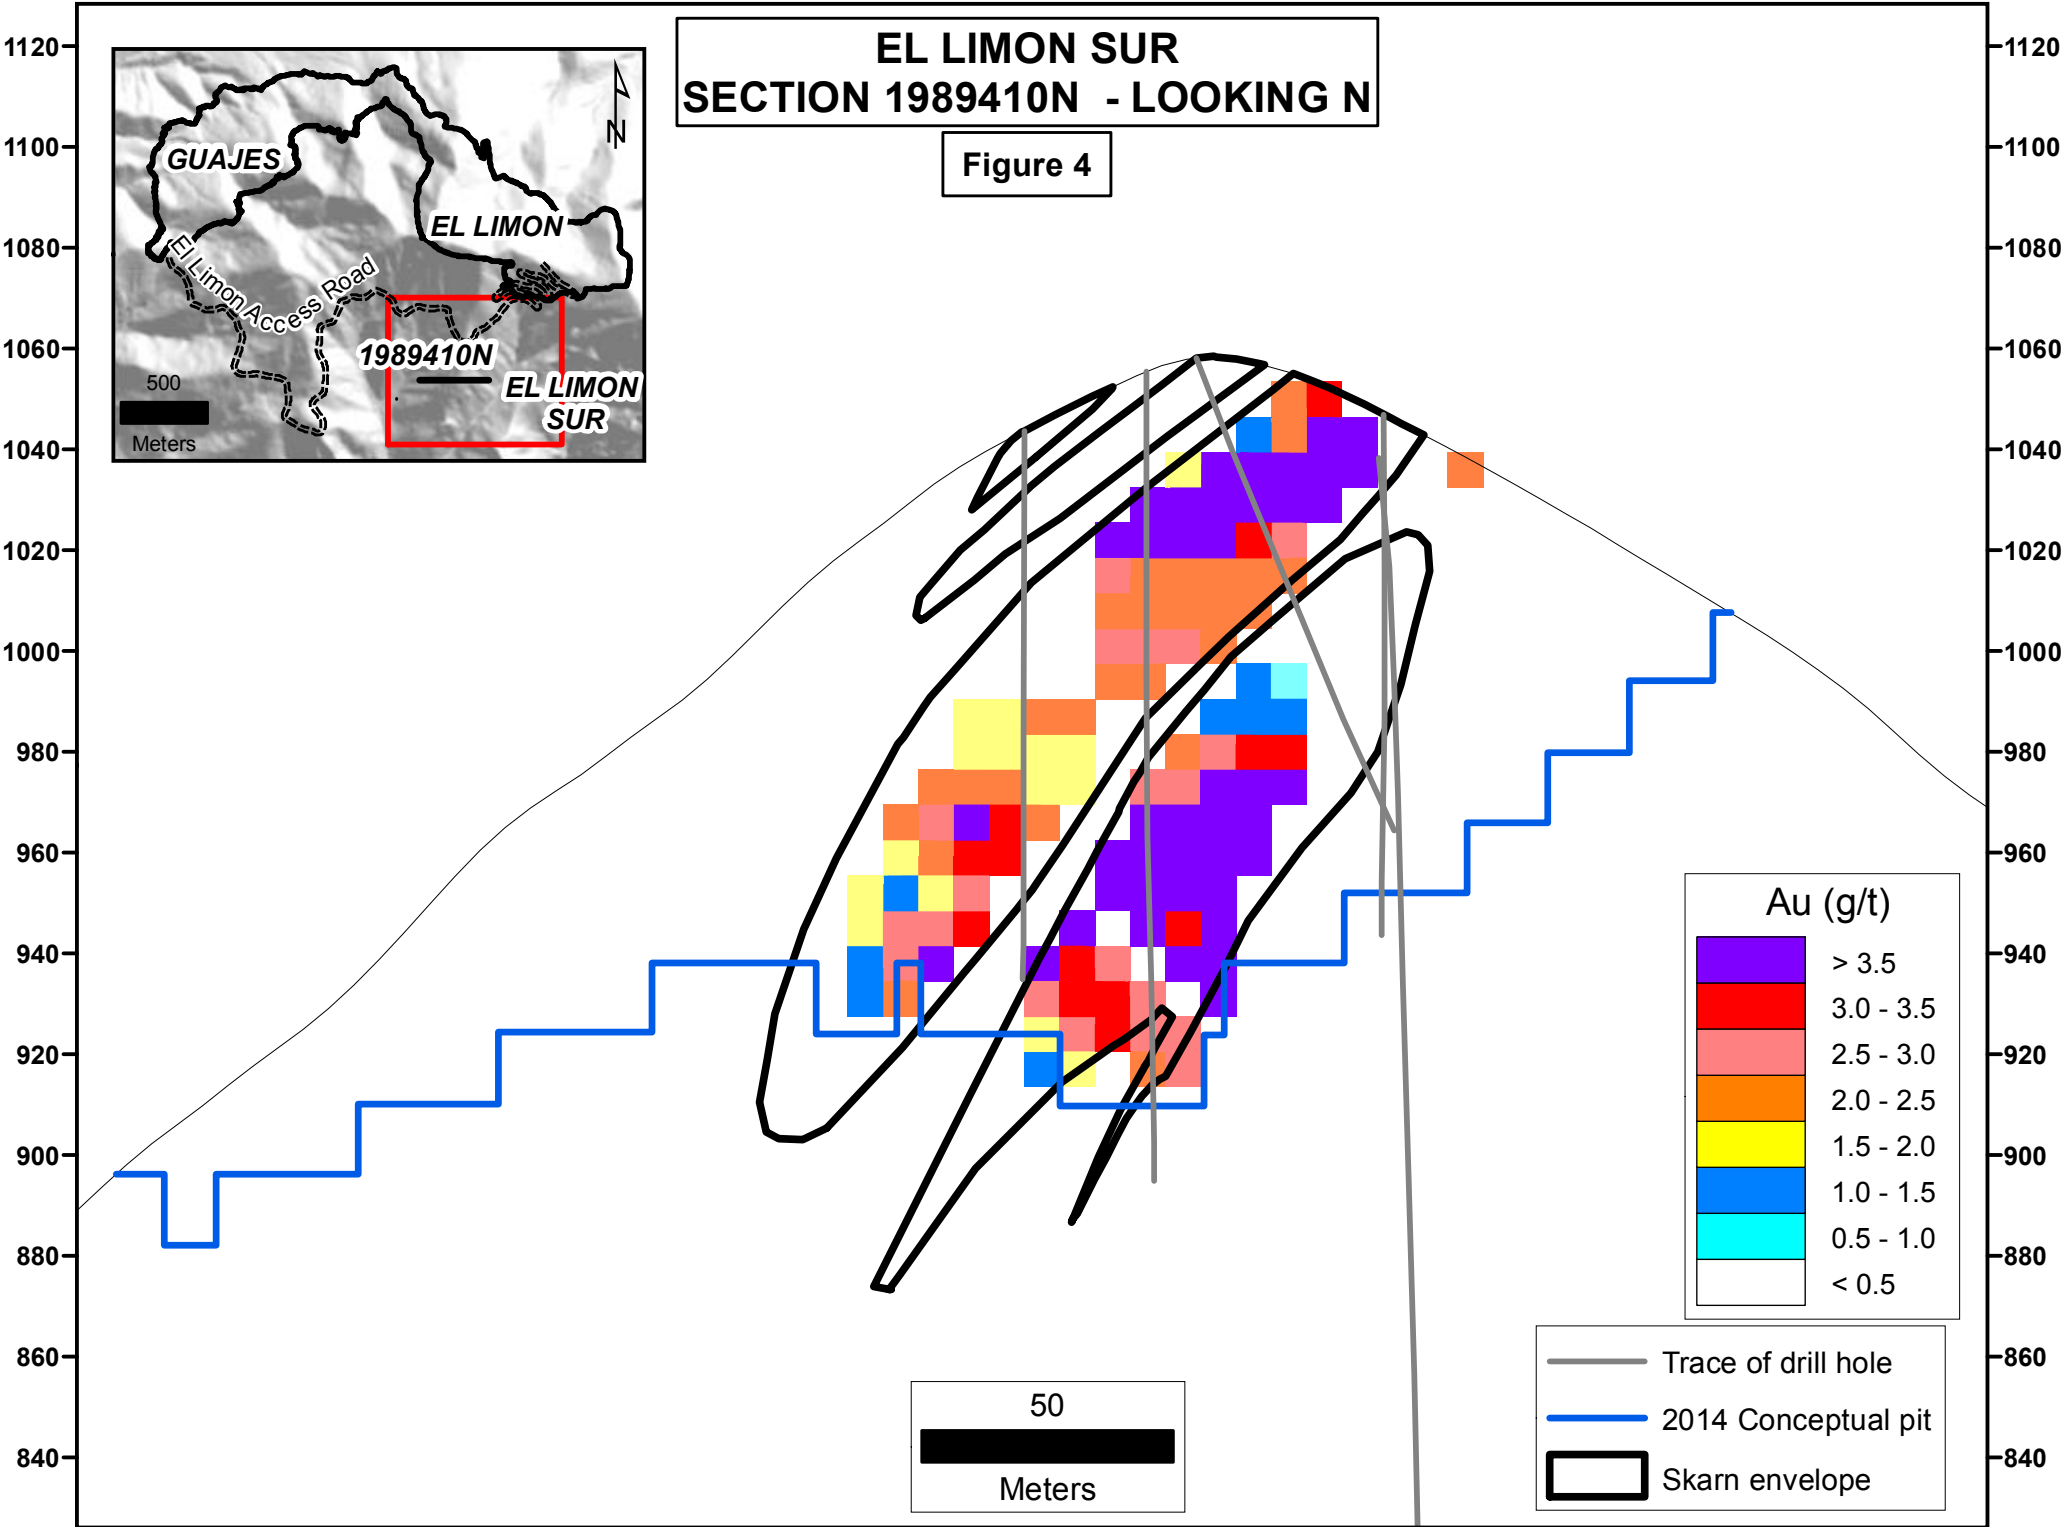

EL LIMON SUR SECTION 1989410N - LOOKING N

Figure 4

50
Meters