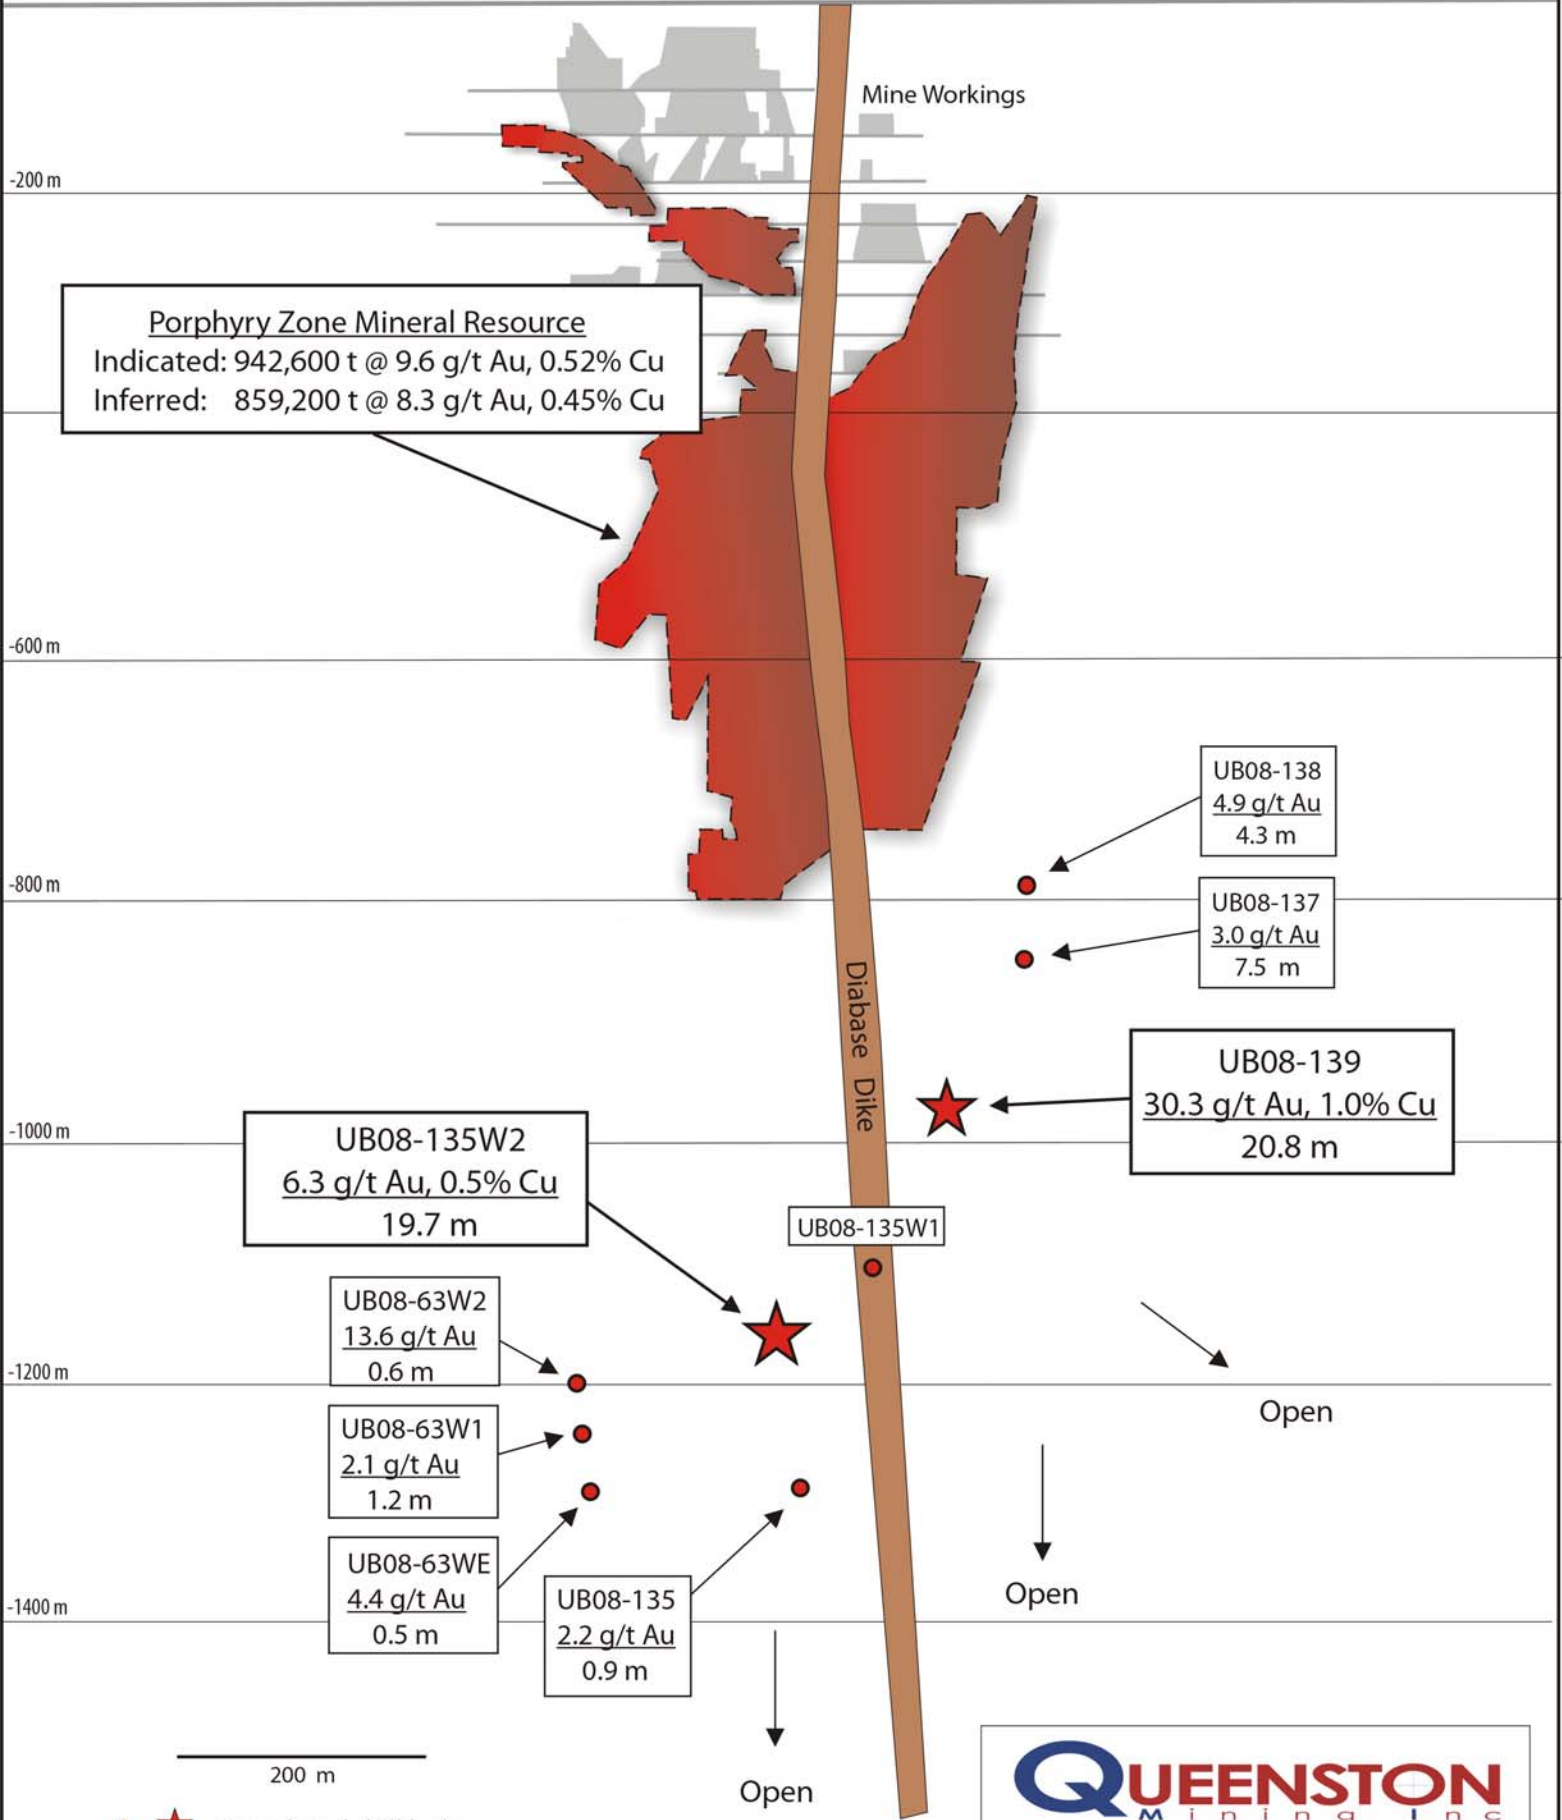

# UPPER BEAVER - PORPHYRY ZONE

## VERTICAL LONGITUDINAL SECTION LOOKING NORTH

WEST

EAST

● ★ Completed drill holes