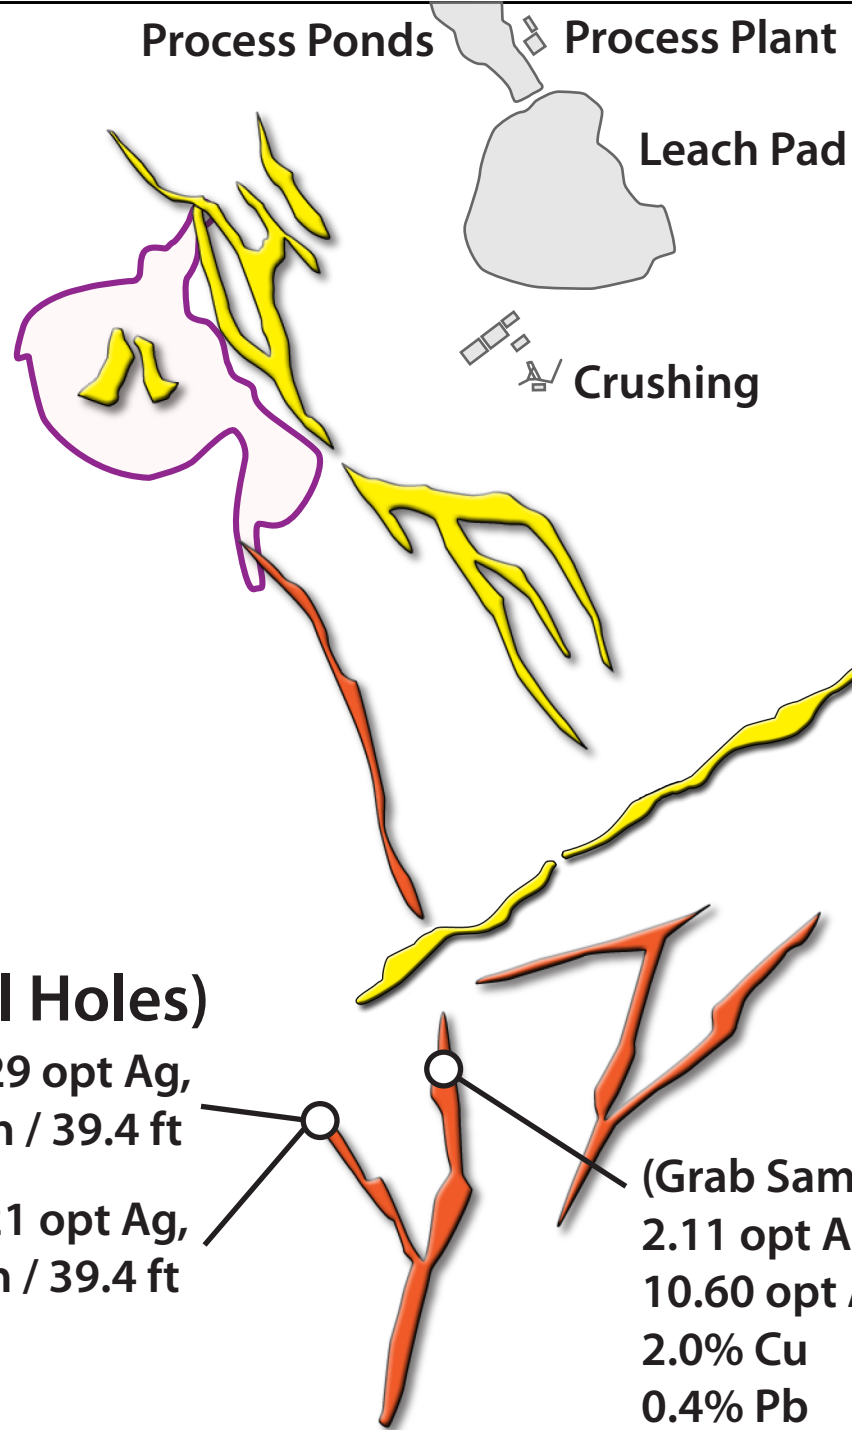

Magistral Mine

Cerritos Vein Exploration Results

Legend

- Gold Veins In Resource Est.
- Gold Veins Outside Resource Est.
- Planned Pit Outline

Cerritos Vein (Drill Holes)

CE56 - 0.034 opt Au, 1.29 opt Ag,
0.4% Cu, 0.4% Zn / 39.4 ft

CE57 - 0.030 opt Au, 1.21 opt Ag,
0.3% Cu, 0.2% Zn / 39.4 ft

(Grab Sample)
2.11 opt Au
10.60 opt Ag
2.0% Cu
0.4% Pb