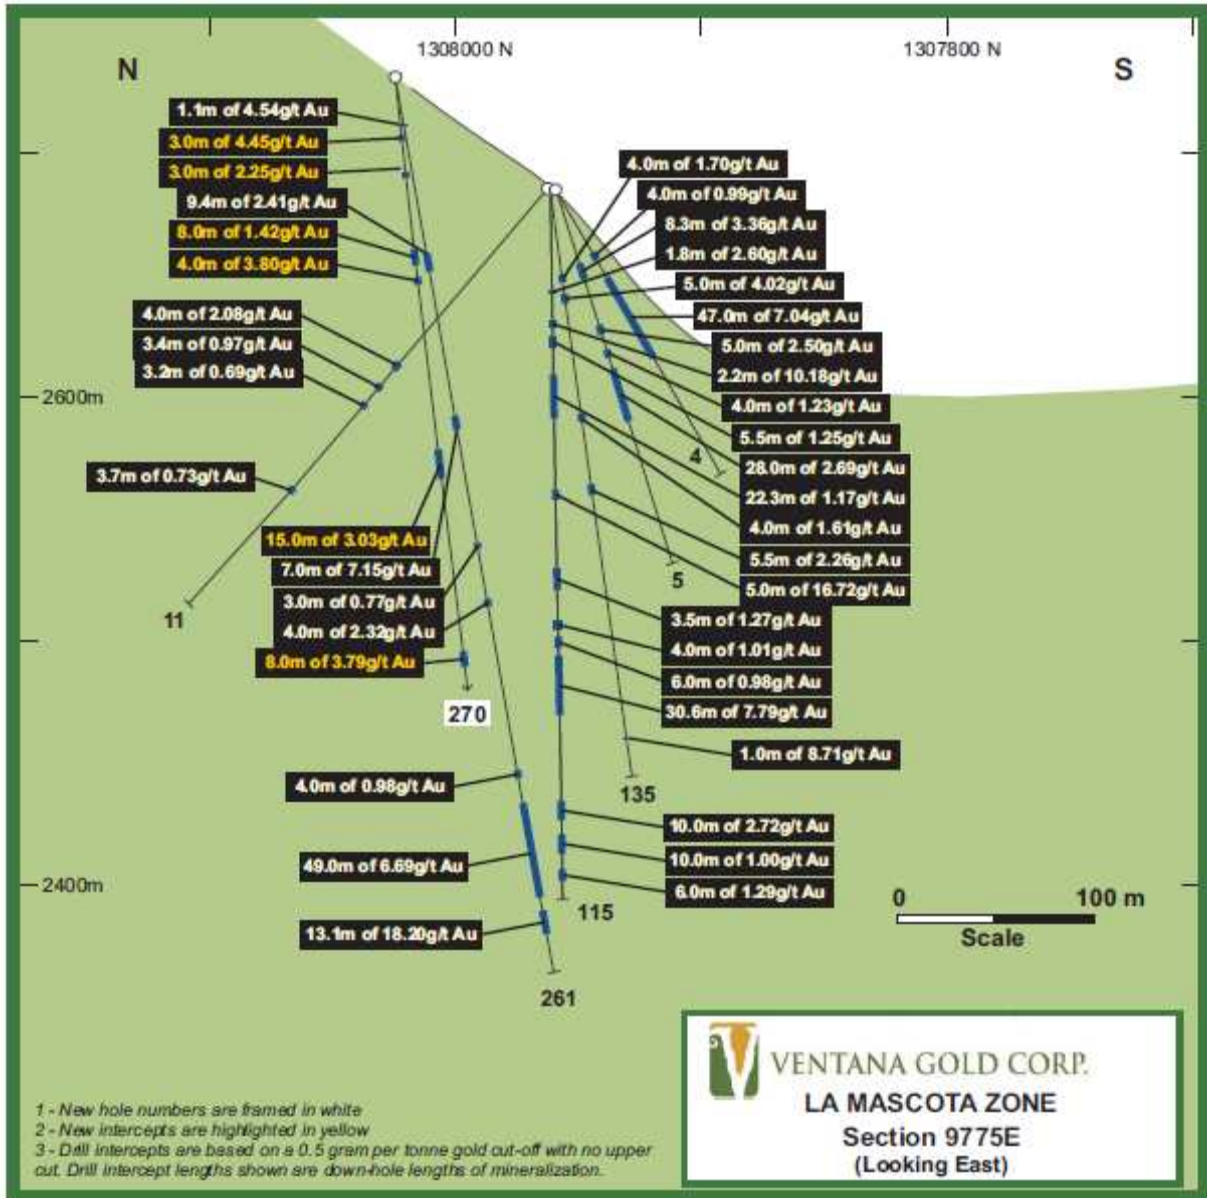

**VENTANA GOLD CORP.**  
**LA MASCOTA ZONE**  
**Section 9750E**  
**(Looking East)**

**VENTANA GOLD CORP.**  
**LA MASCOTA ZONE**  
**Section 9775E**  
**(Looking East)**

**VENTANA GOLD CORP.**  
**LA MASCOTA ZONE**  
 Section 9950E  
 (Looking East)