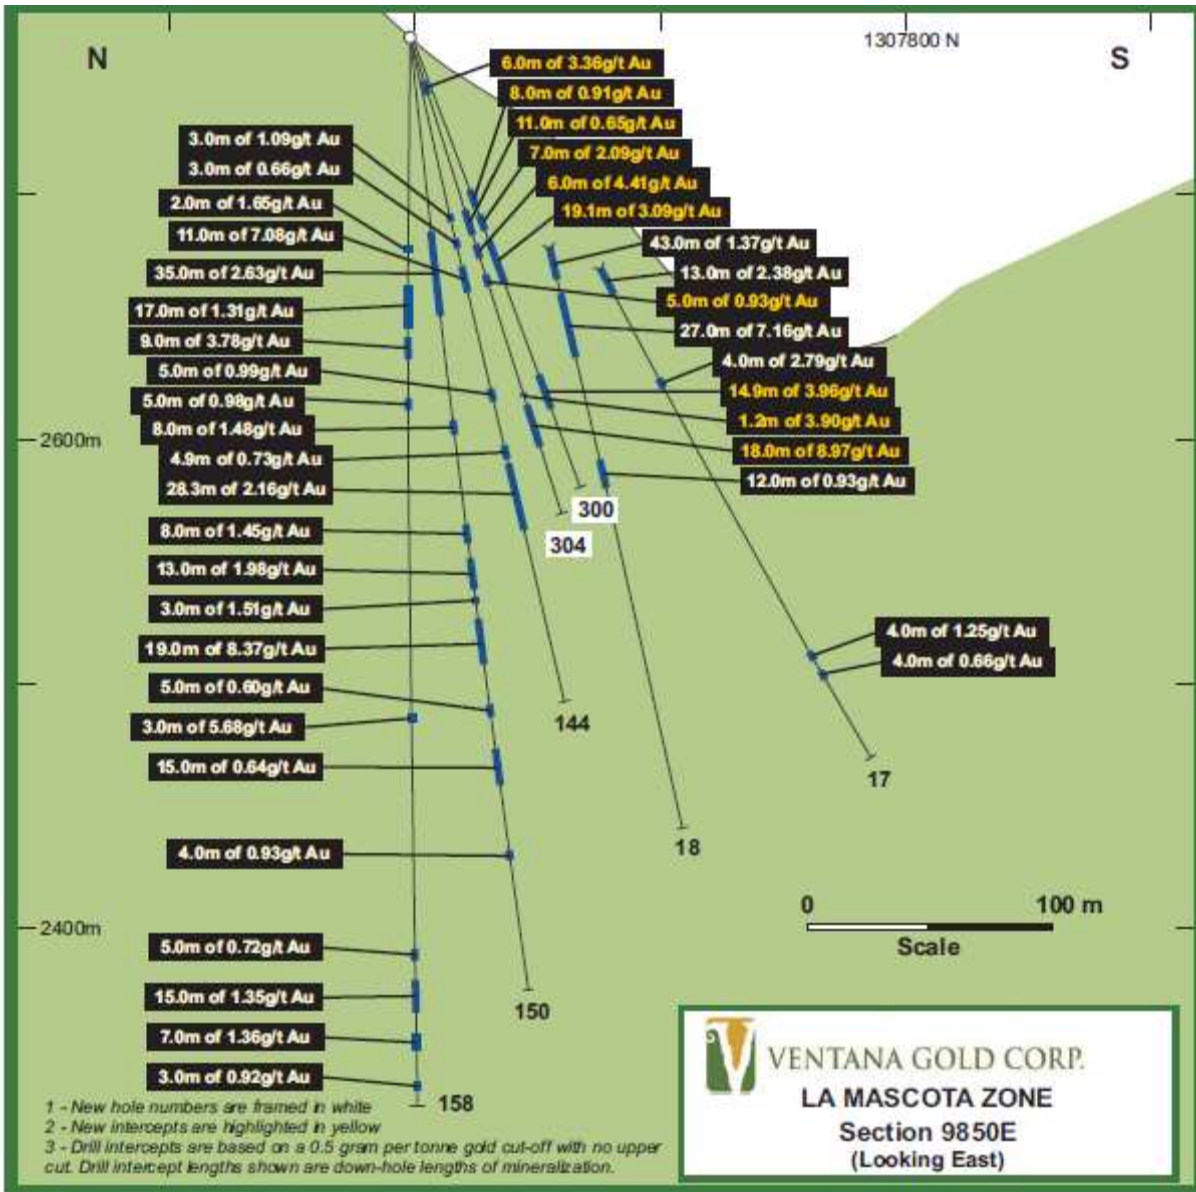

**VENTANA GOLD CORP.**  
**LA MASCOTA ZONE**  
**Section 9750E**  
**(Looking East)**

**VENTANA GOLD CORP.**  
**LA MASCOTA ZONE**  
**Section 9775E**  
**(Looking East)**

**VENTANA GOLD CORP.**  
**LA MASCOTA ZONE**  
 Section 9950E  
 (Looking East)