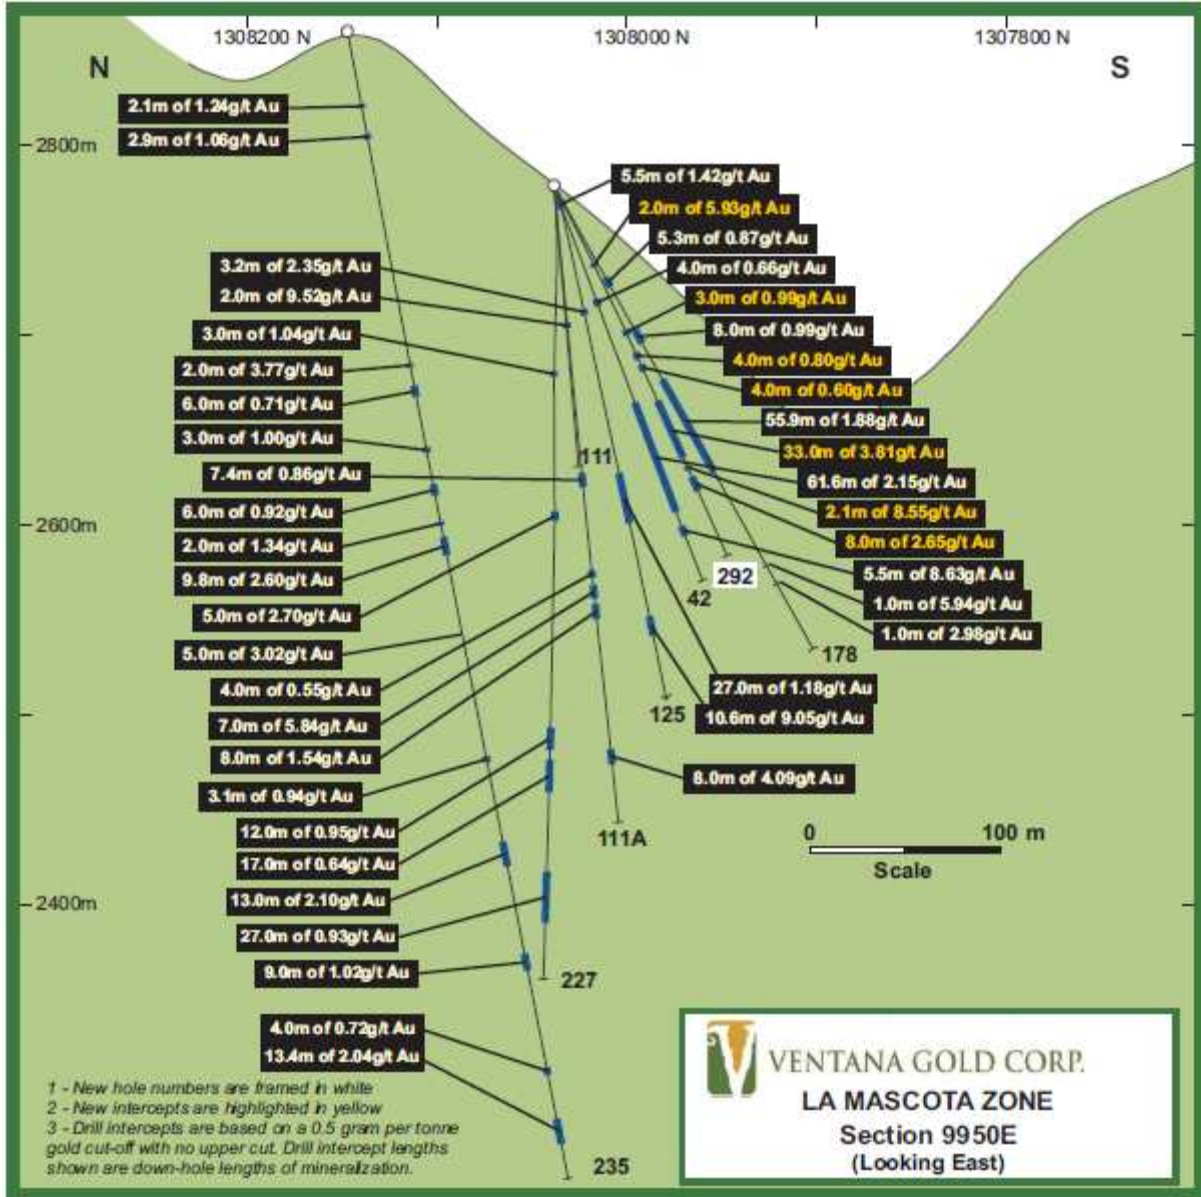

**VENTANA GOLD CORP.**  
**LA MASCOTA ZONE**  
**Section 9750E**  
**(Looking East)**

**VENTANA GOLD CORP.**  
**LA MASCOTA ZONE**  
**Section 9775E**  
**(Looking East)**

**VENTANA GOLD CORP.**  
**LA MASCOTA ZONE**  
 Section 9950E  
 (Looking East)