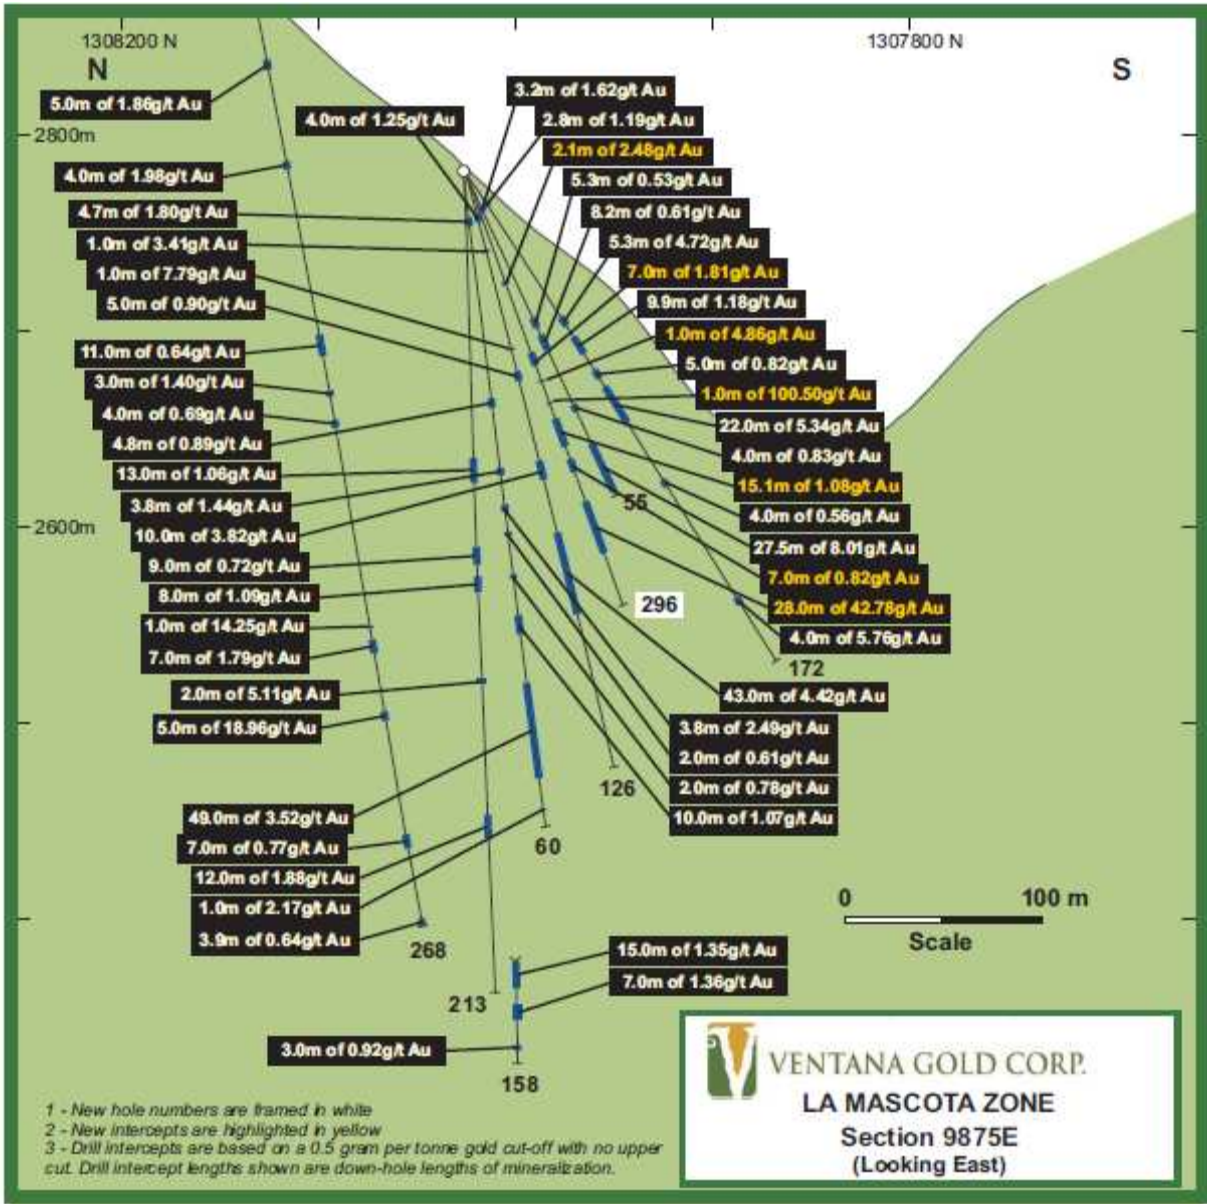

**VENTANA GOLD CORP.**  
**LA MASCOTA ZONE**  
**Section 9750E**  
**(Looking East)**

**VENTANA GOLD CORP.**  
**LA MASCOTA ZONE**  
**Section 9775E**  
**(Looking East)**

**VENTANA GOLD CORP.**  
**LA MASCOTA ZONE**  
 Section 9950E  
 (Looking East)