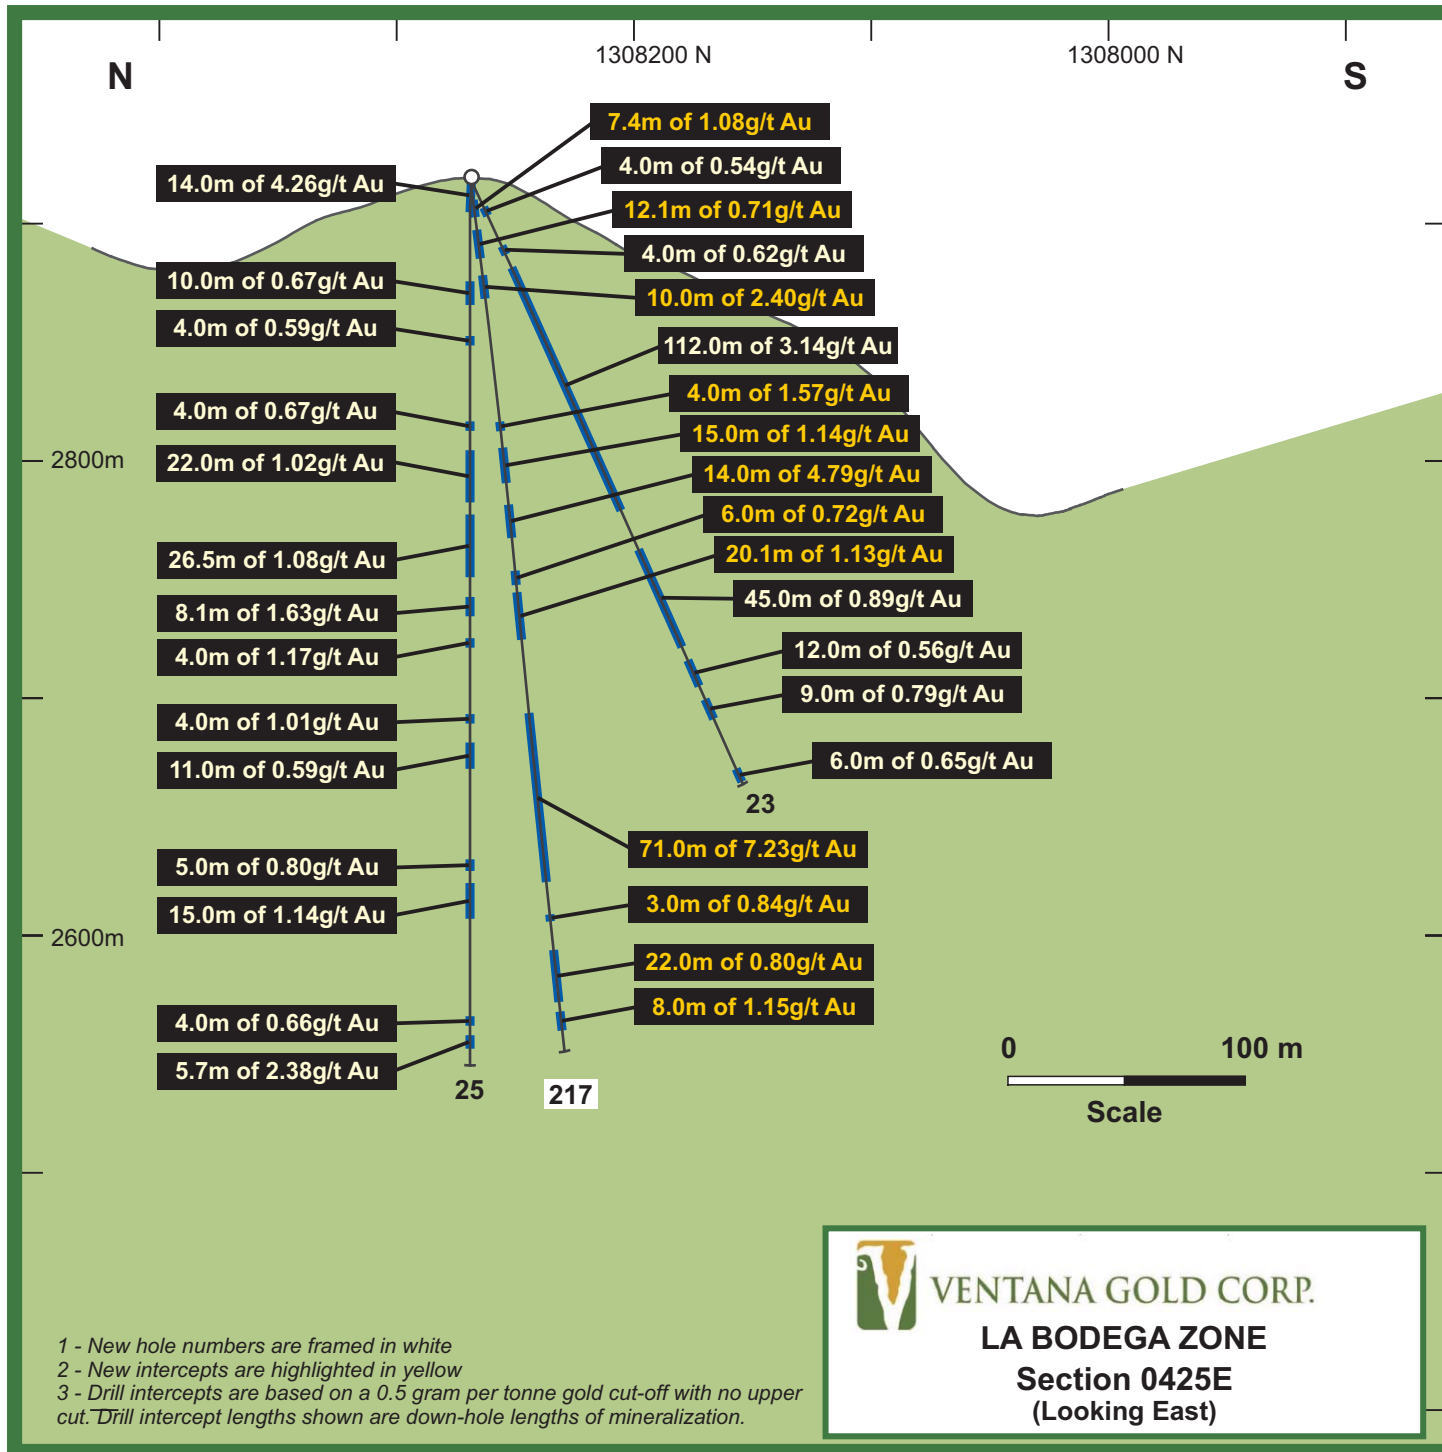

VENTANA GOLD CORP.
LA BODEGA ZONE
Section 30200E
(Looking East)

VENTANA GOLD CORP.
LA BODEGA ZONE
Section 0425E
(Looking East)