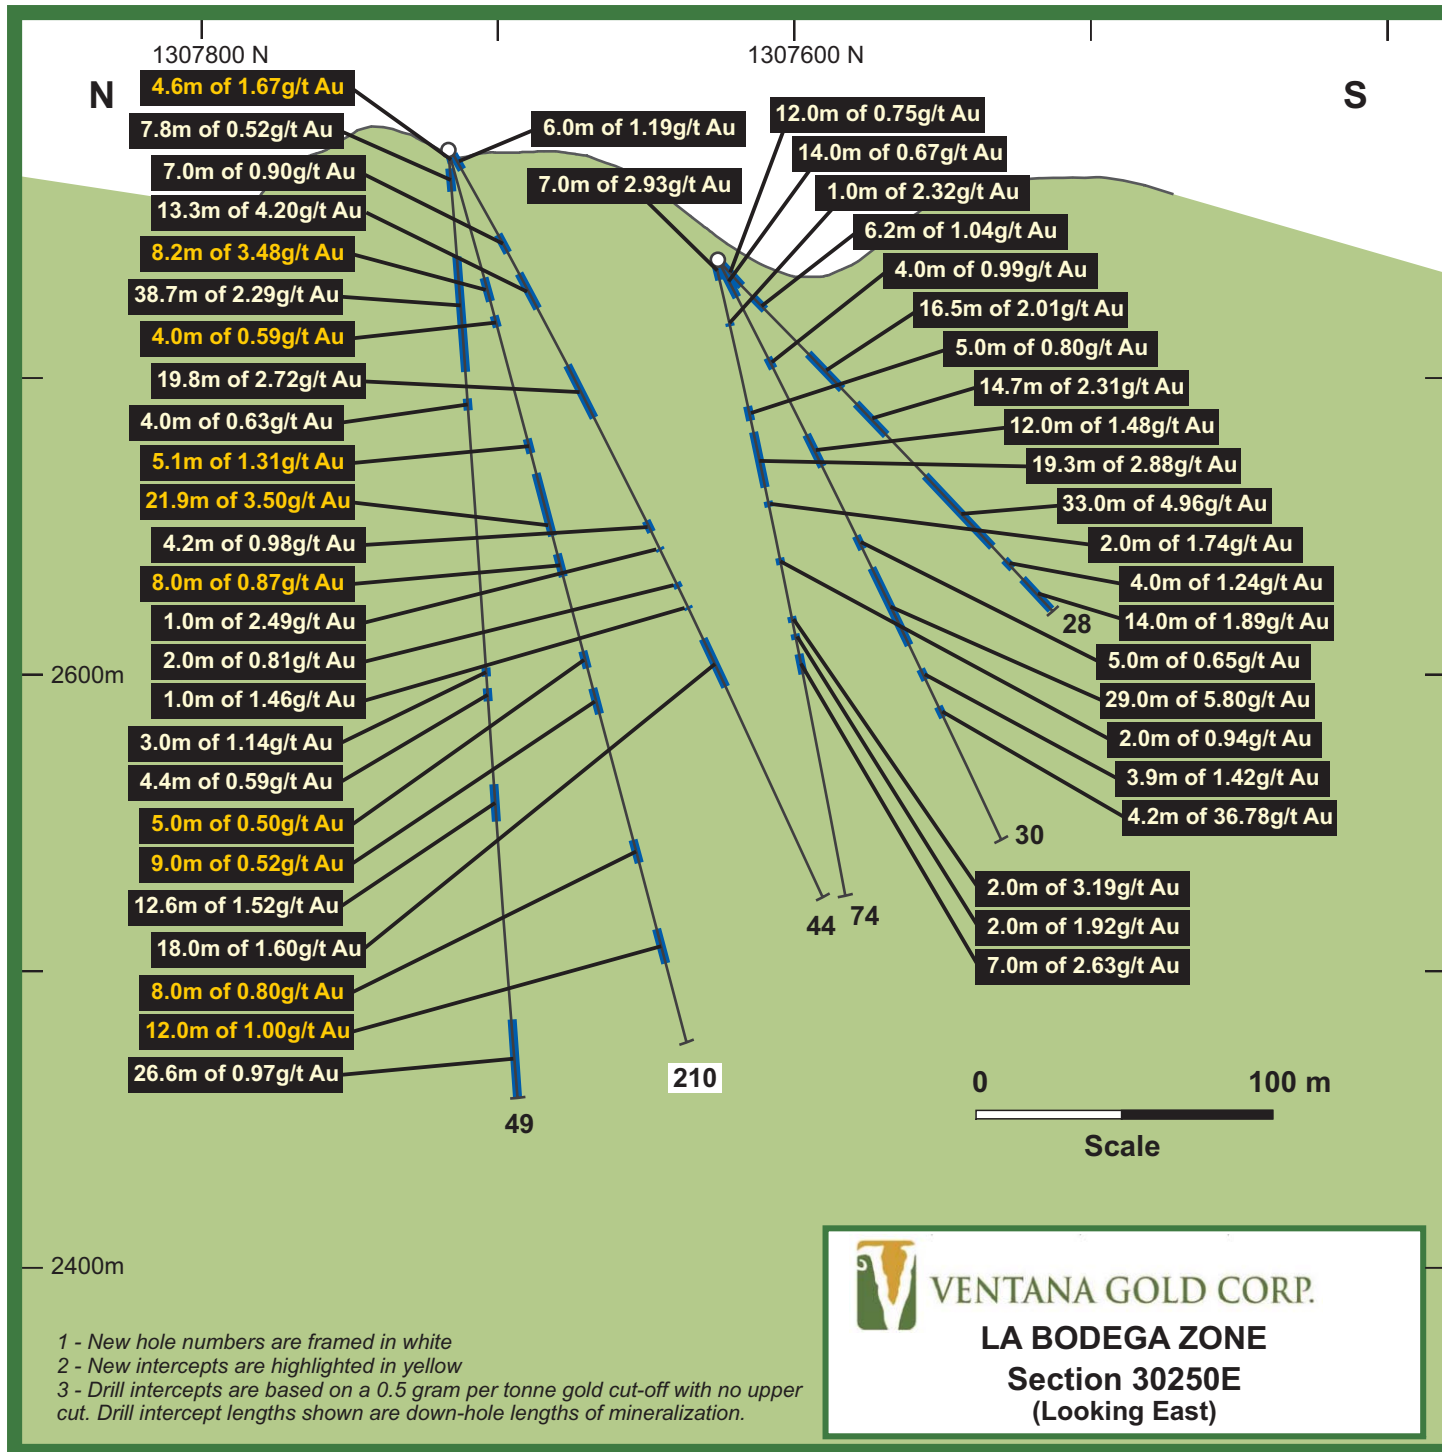

VENTANA GOLD CORP.
LA BODEGA ZONE
Section 30200E
(Looking East)

VENTANA GOLD CORP.
LA BODEGA ZONE
Section 0425E
(Looking East)