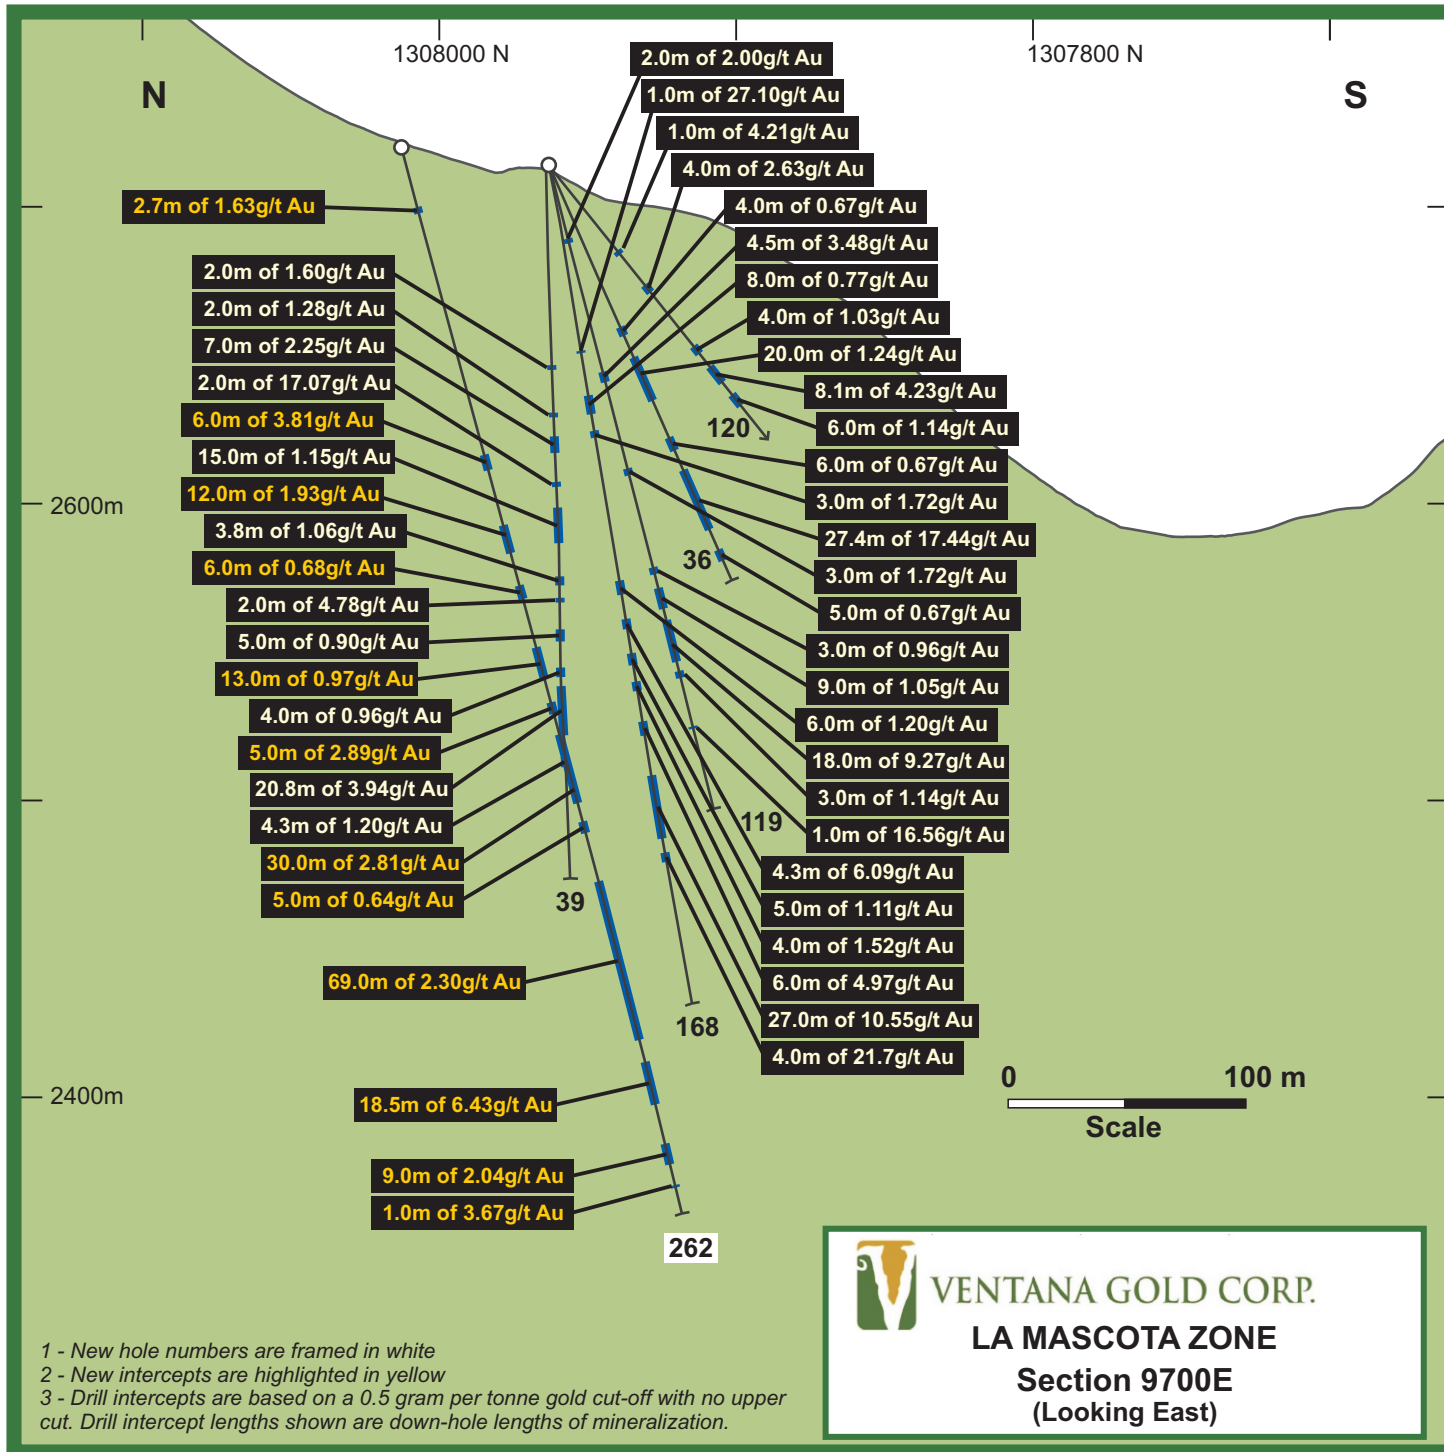

**VENTANA GOLD CORP.**  
**LA MASCOTA ZONE**  
**Section 950E**  
**(Looking East)**

 **VENTANA GOLD CORP.**  
**LA MASCOTA ZONE**  
**Section 9700E**  
**(Looking East)**

1 - New hole numbers are framed in white  
 2 - New intercepts are highlighted in yellow  
 3 - Drill intercepts are based on a 0.5 gram per tonne gold cut-off with no upper cut. Drill intercept lengths shown are down-hole lengths of mineralization.