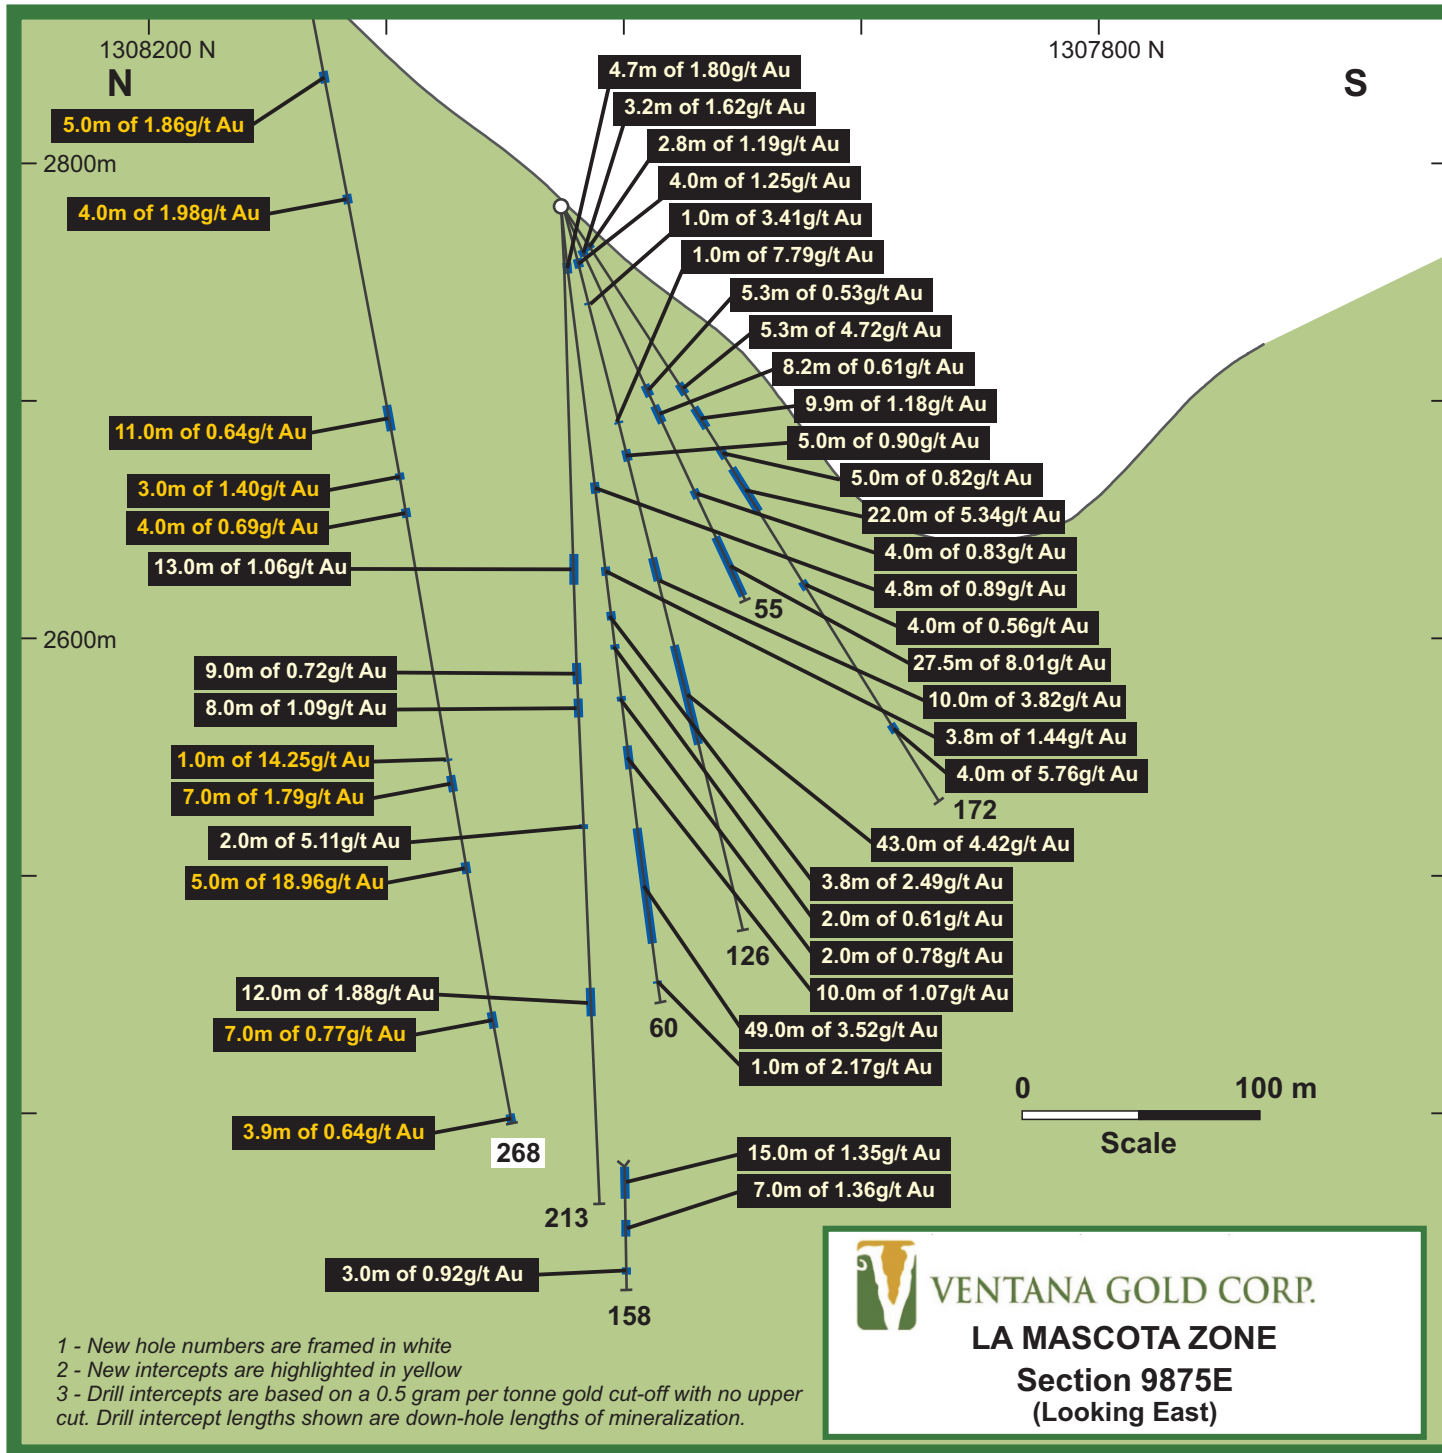

**VENTANA GOLD CORP.**  
**LA MASCOTA ZONE**  
**Section 950E**  
**(Looking East)**

 **VENTANA GOLD CORP.**  
**LA MASCOTA ZONE**  
**Section 9700E**  
**(Looking East)**

1 - New hole numbers are framed in white  
 2 - New intercepts are highlighted in yellow  
 3 - Drill intercepts are based on a 0.5 gram per tonne gold cut-off with no upper cut. Drill intercept lengths shown are down-hole lengths of mineralization.