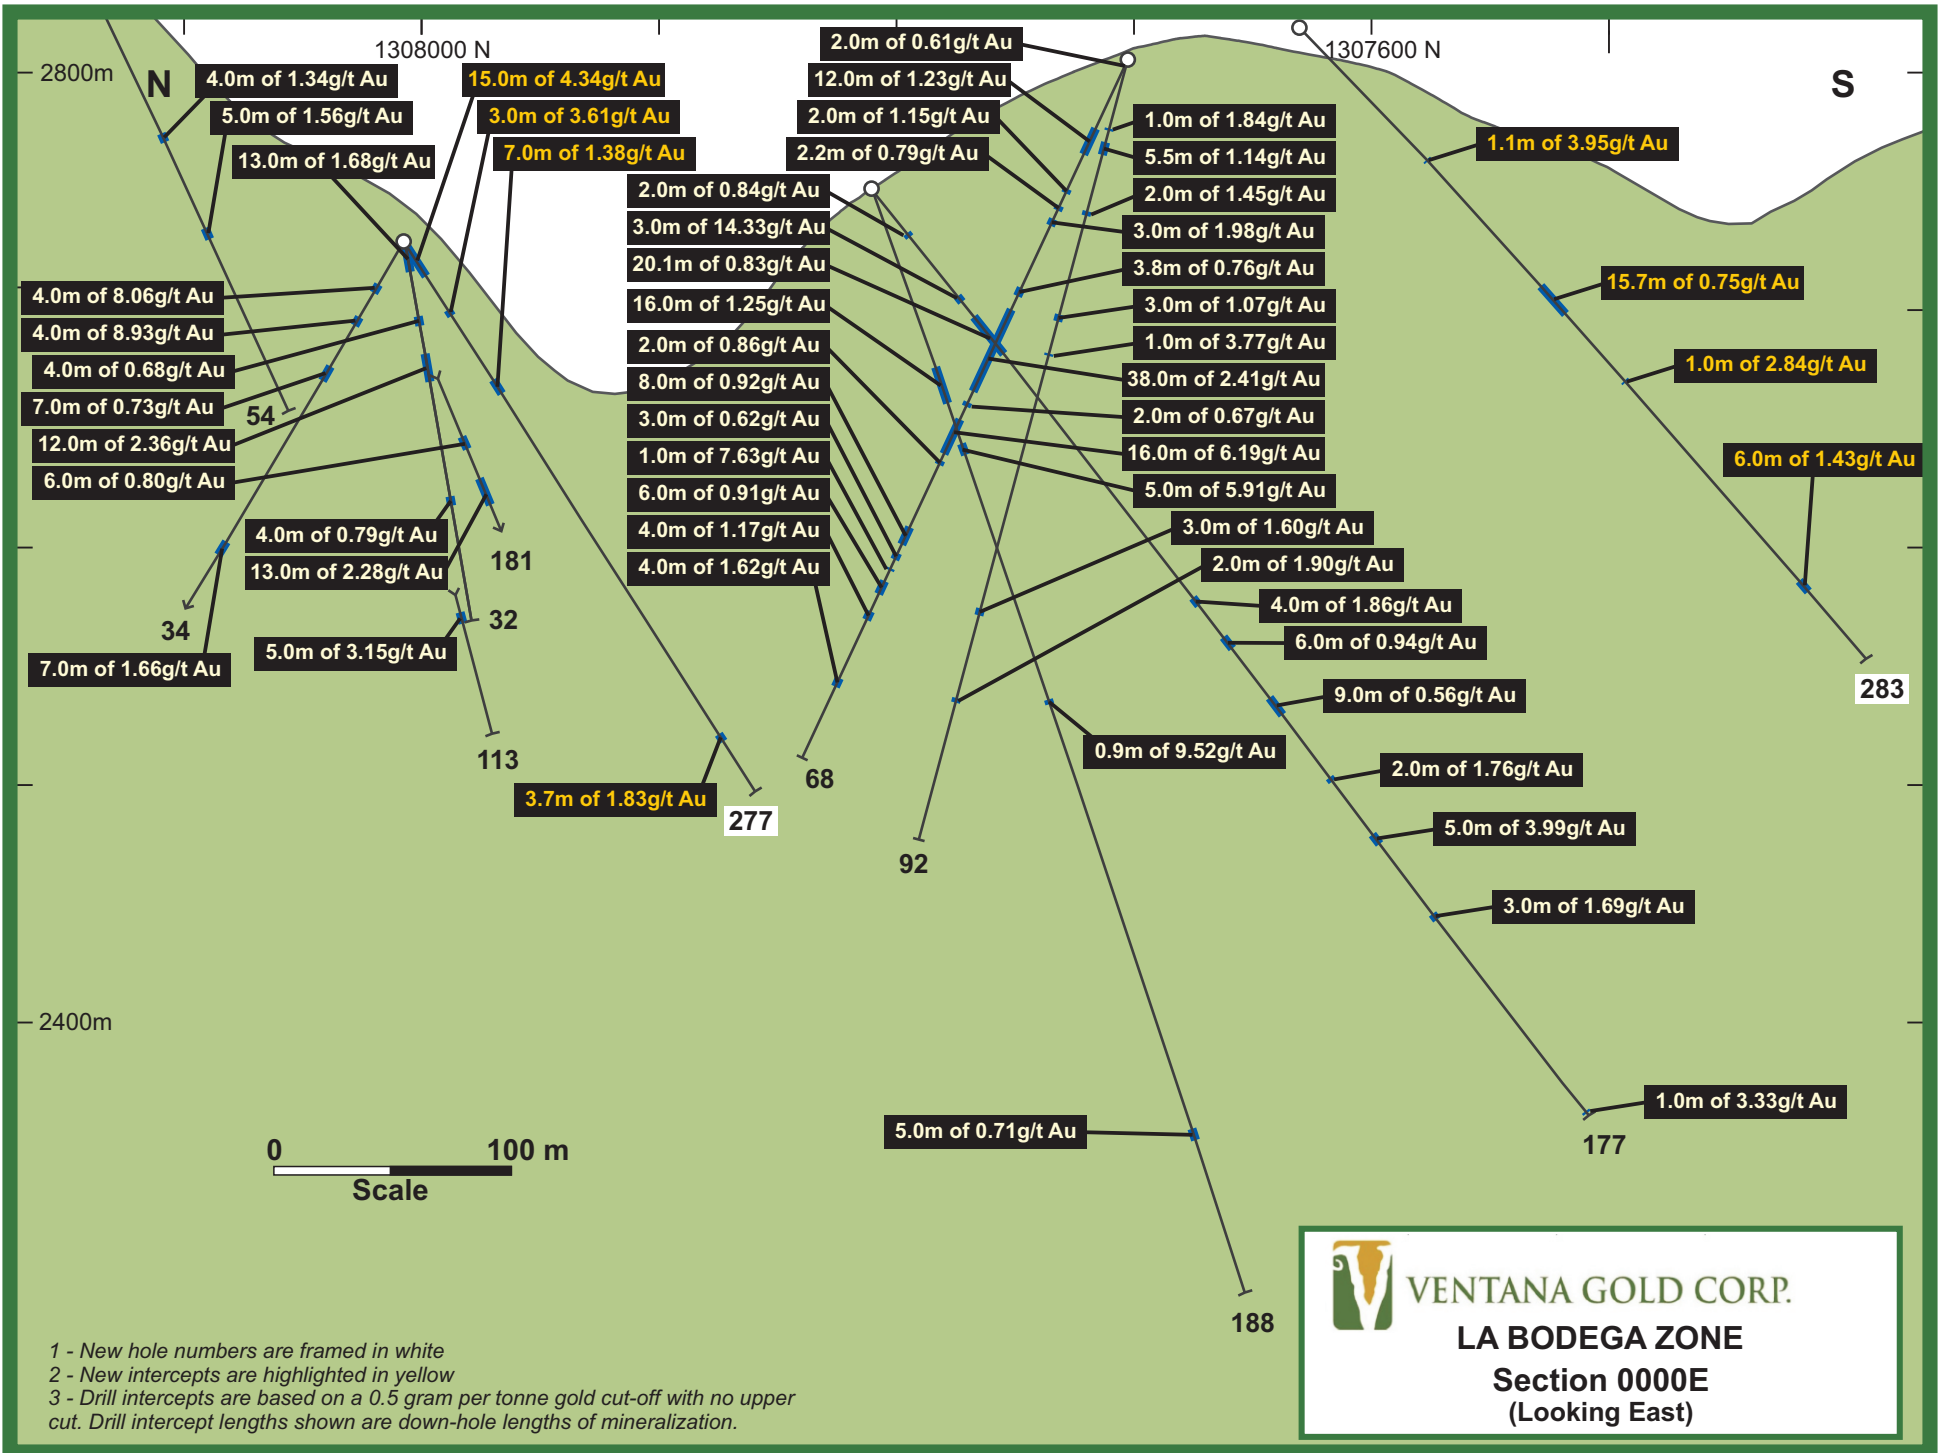

**VENTANA GOLD CORP.**  
**LA MASCOTA ZONE**  
**Section 950E**  
**(Looking East)**

 **VENTANA GOLD CORP.**  
**LA MASCOTA ZONE**  
**Section 9700E**  
**(Looking East)**

1 - New hole numbers are framed in white  
 2 - New intercepts are highlighted in yellow  
 3 - Drill intercepts are based on a 0.5 gram per tonne gold cut-off with no upper cut. Drill intercept lengths shown are down-hole lengths of mineralization.