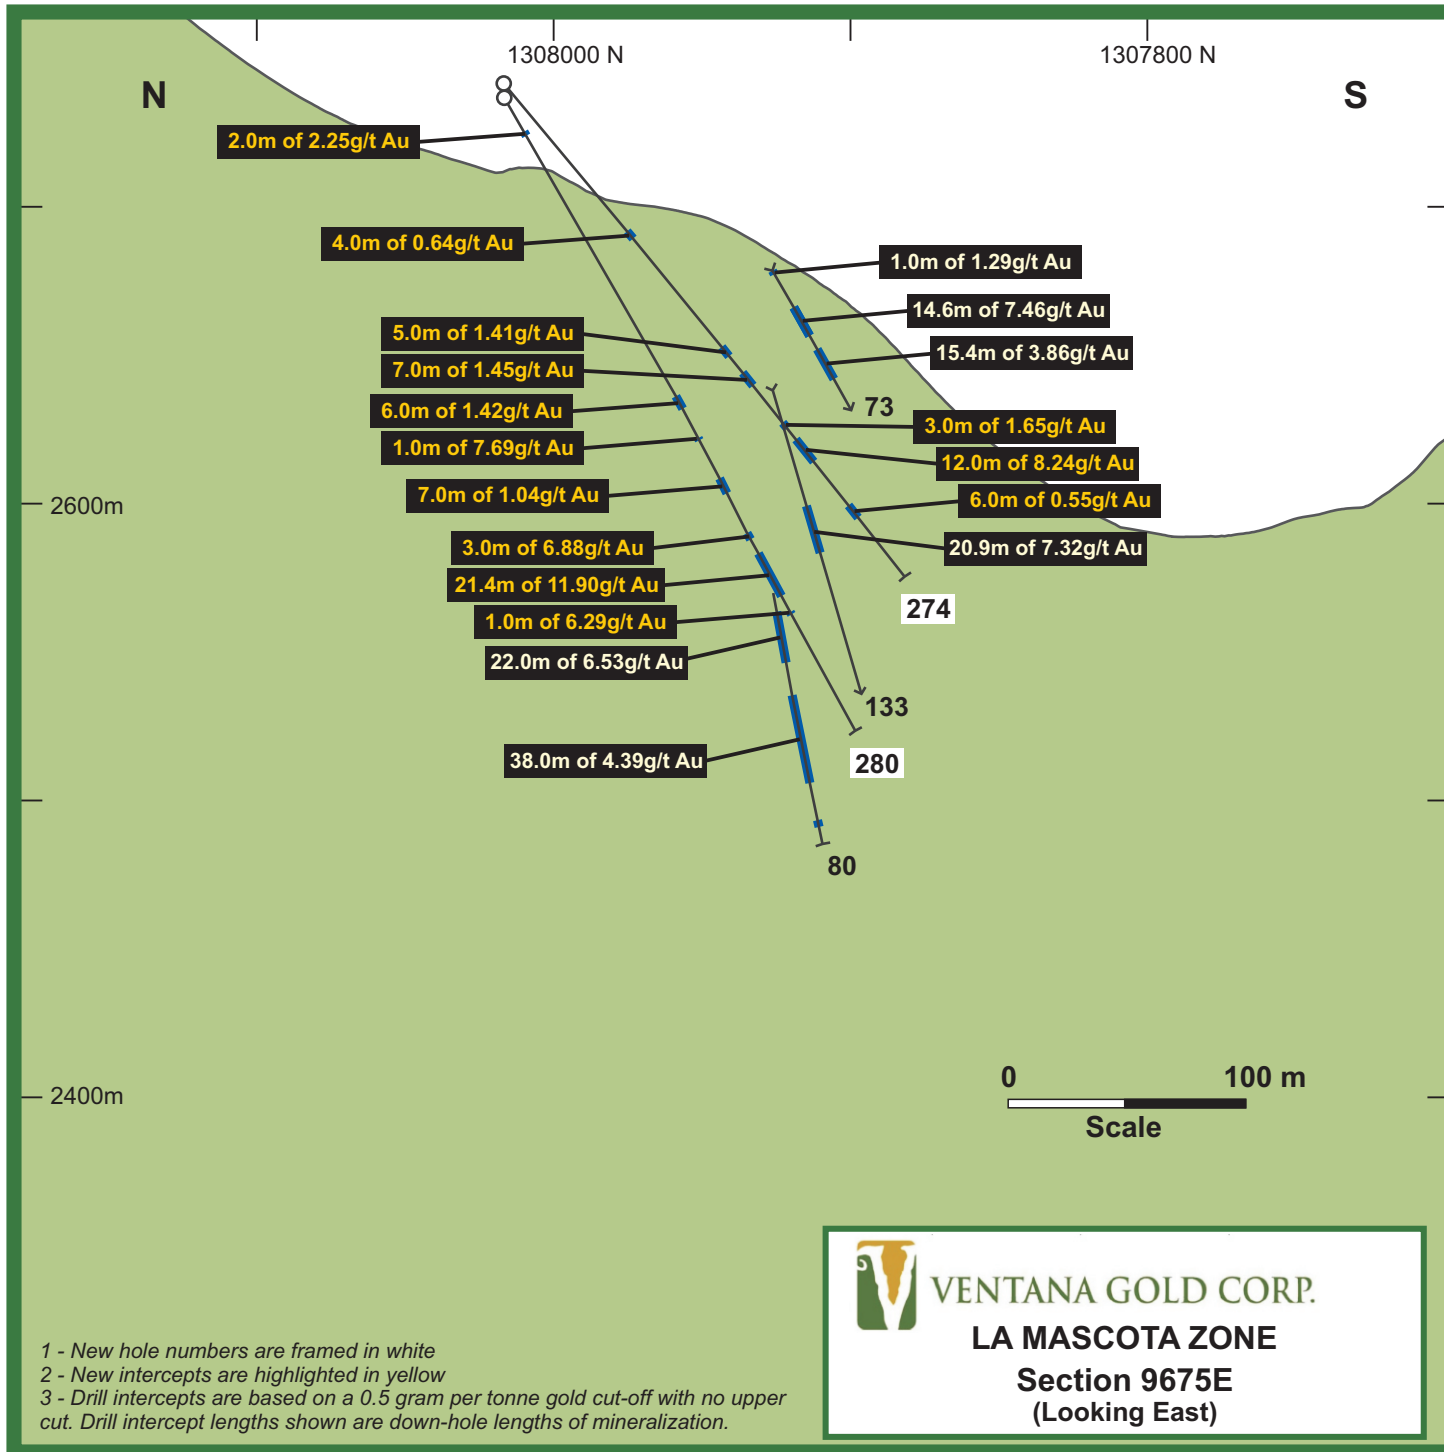

**VENTANA GOLD CORP.**  
**LA MASCOTA ZONE**  
**Section 950E**  
**(Looking East)**

 **VENTANA GOLD CORP.**  
**LA MASCOTA ZONE**  
**Section 9700E**  
**(Looking East)**

1 - New hole numbers are framed in white  
 2 - New intercepts are highlighted in yellow  
 3 - Drill intercepts are based on a 0.5 gram per tonne gold cut-off with no upper cut. Drill intercept lengths shown are down-hole lengths of mineralization.