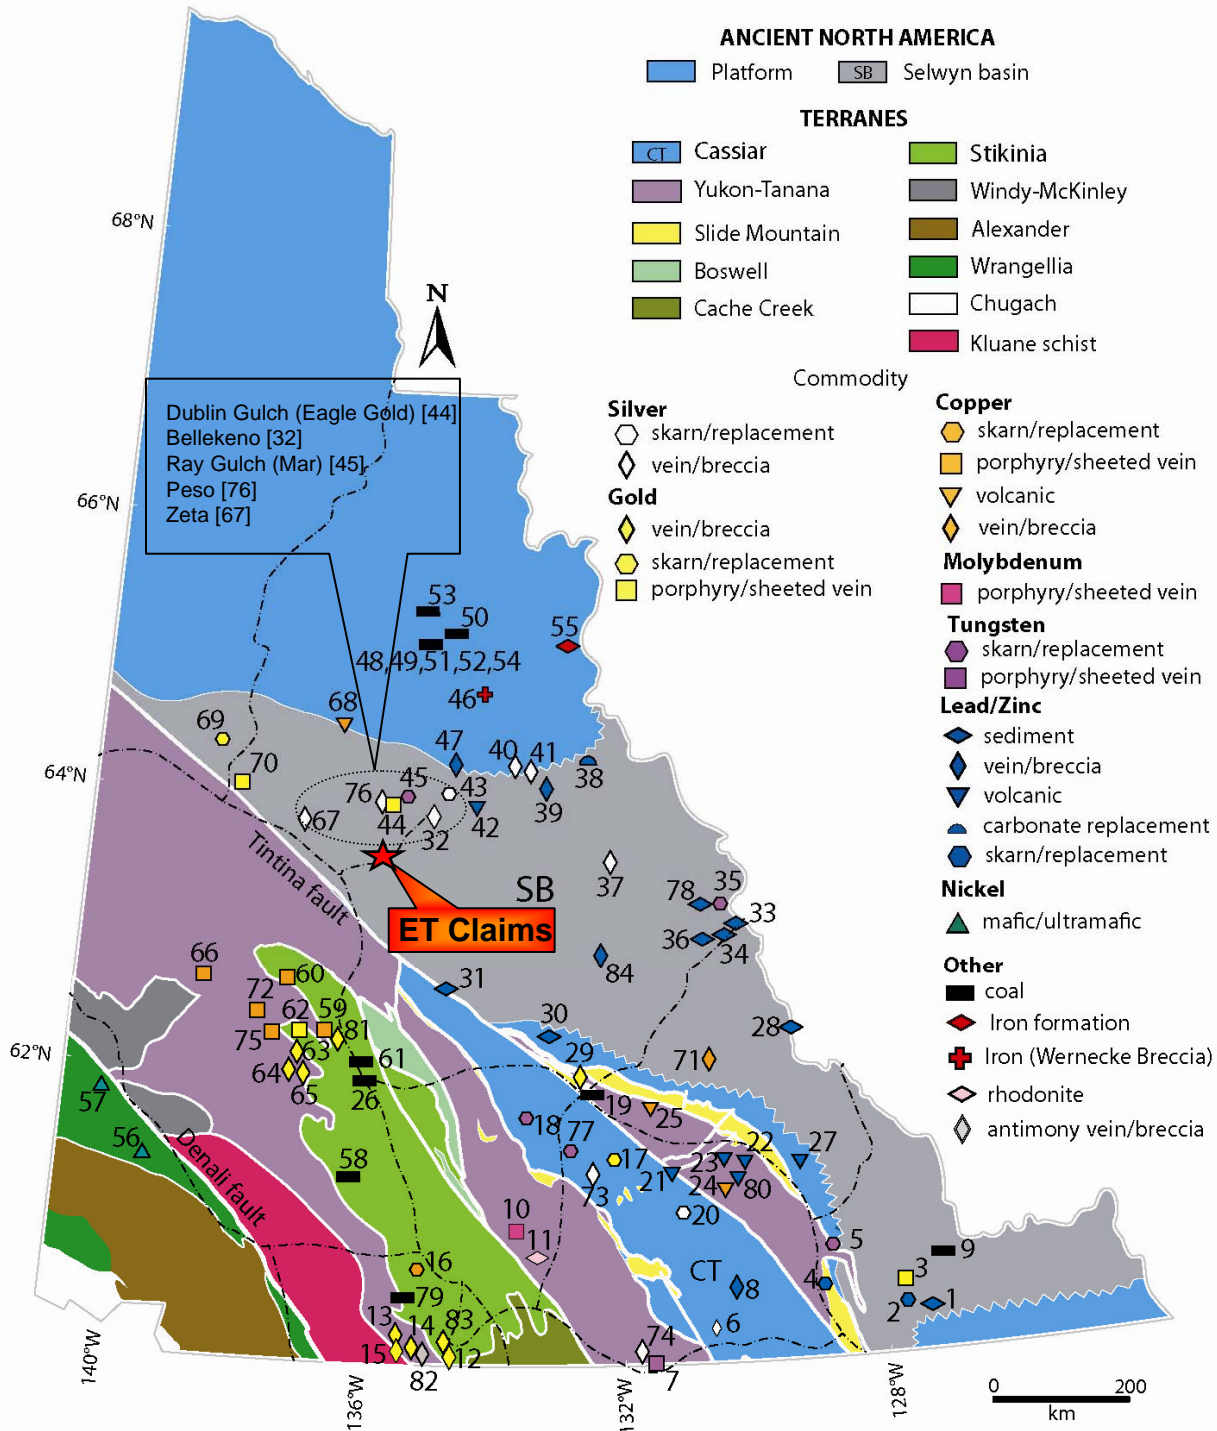

ET-Claims, Yukon-Location Map

Terrane layer modified after Wheeler and McFeely (1991). Mineral deposit locations are from Yukon MINFILE (Deklerk, 2008).

Map Source : Yukon Geological Survey Website

ET-Claims, Mayo Mining District, Yukon