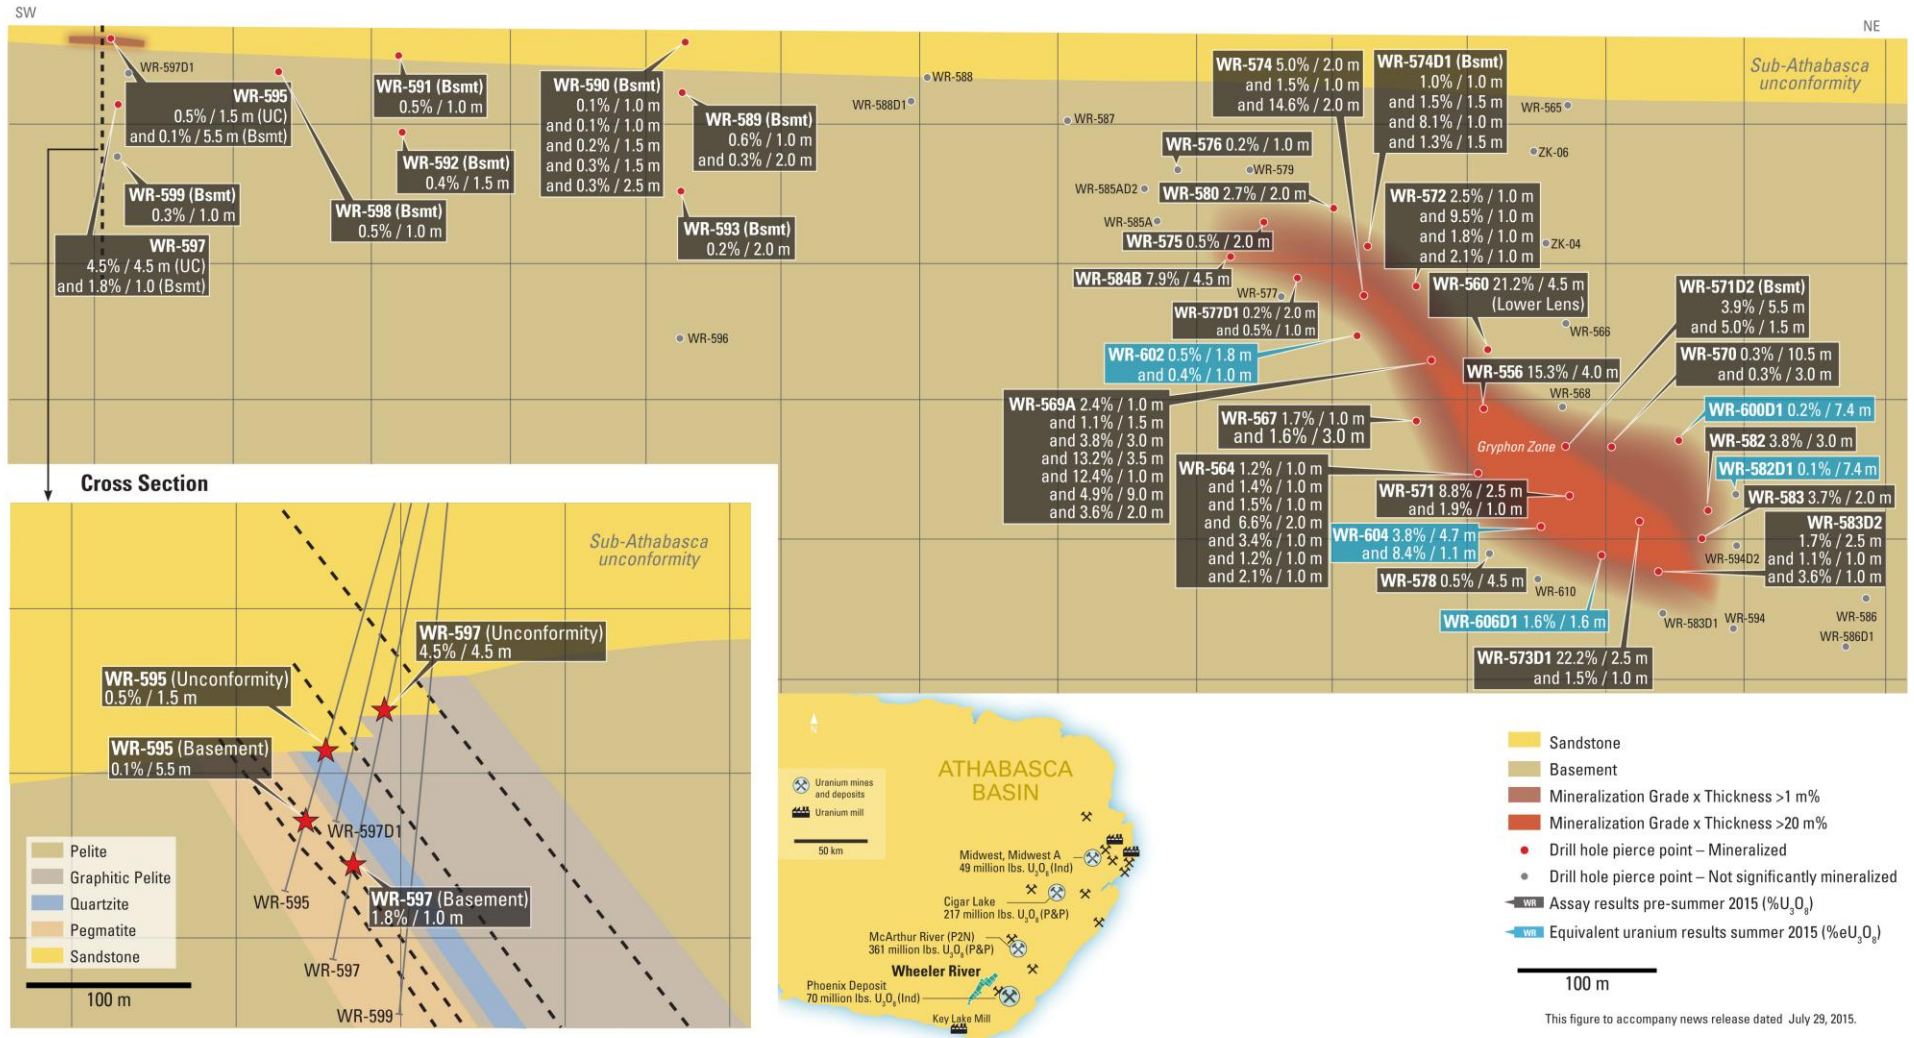

# Gryphon Zone High Grade Uranium Discovery at Wheeler River

Gryphon Zone Upper Lens Inclined Longitudinal Section (Oriented 015/45E) July 29, 2015

Figure 1: Location of the Gryphon Zone summer 2015 drill holes on an inclined longitudinal section.

Figure 2: Location map for the Murphy Lake property.