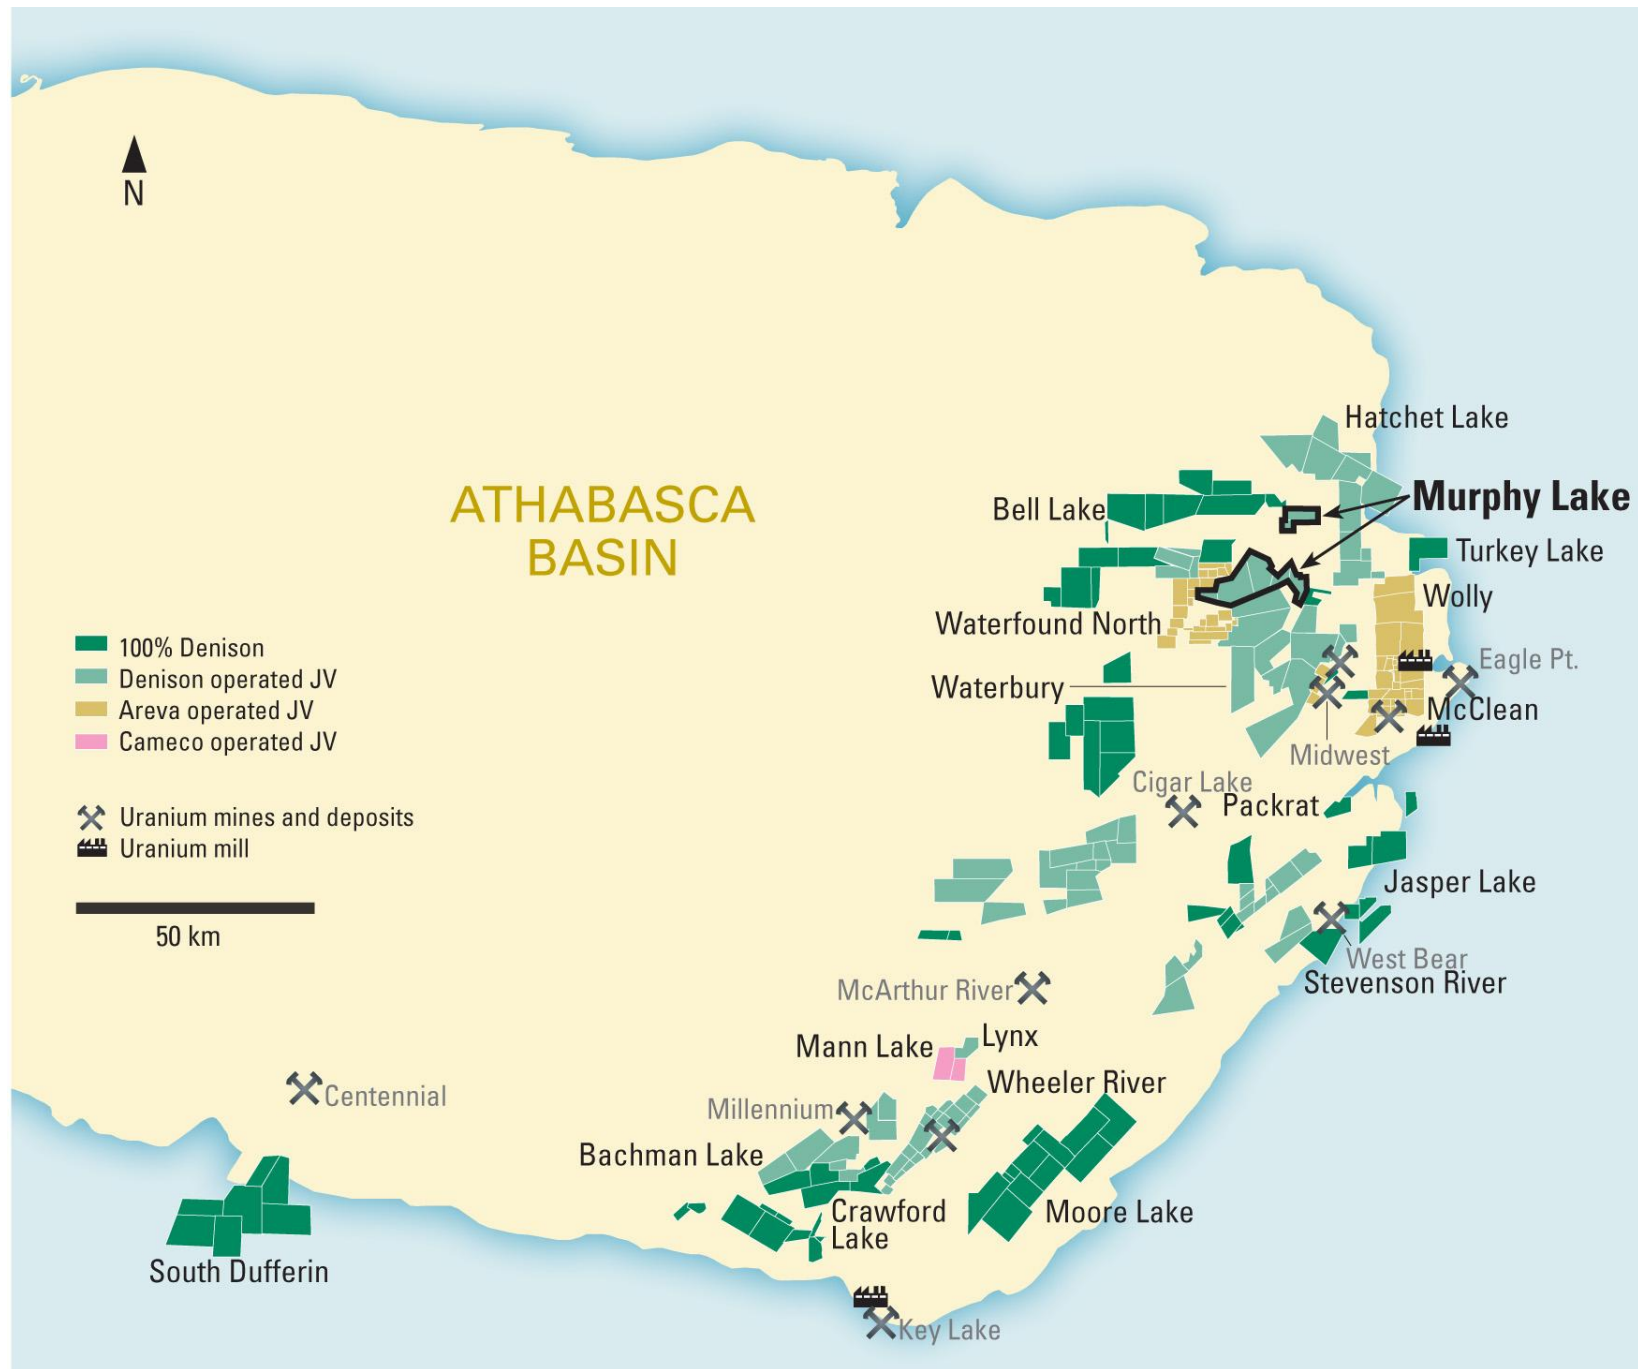

# Gryphon Zone High Grade Uranium Discovery at Wheeler River

Gryphon Zone Upper Lens Inclined Longitudinal Section (Oriented 015/45E) July 29, 2015

Figure 1: Location of the Gryphon Zone summer 2015 drill holes on an inclined longitudinal section.

Figure 2: Location map for the Murphy Lake property.